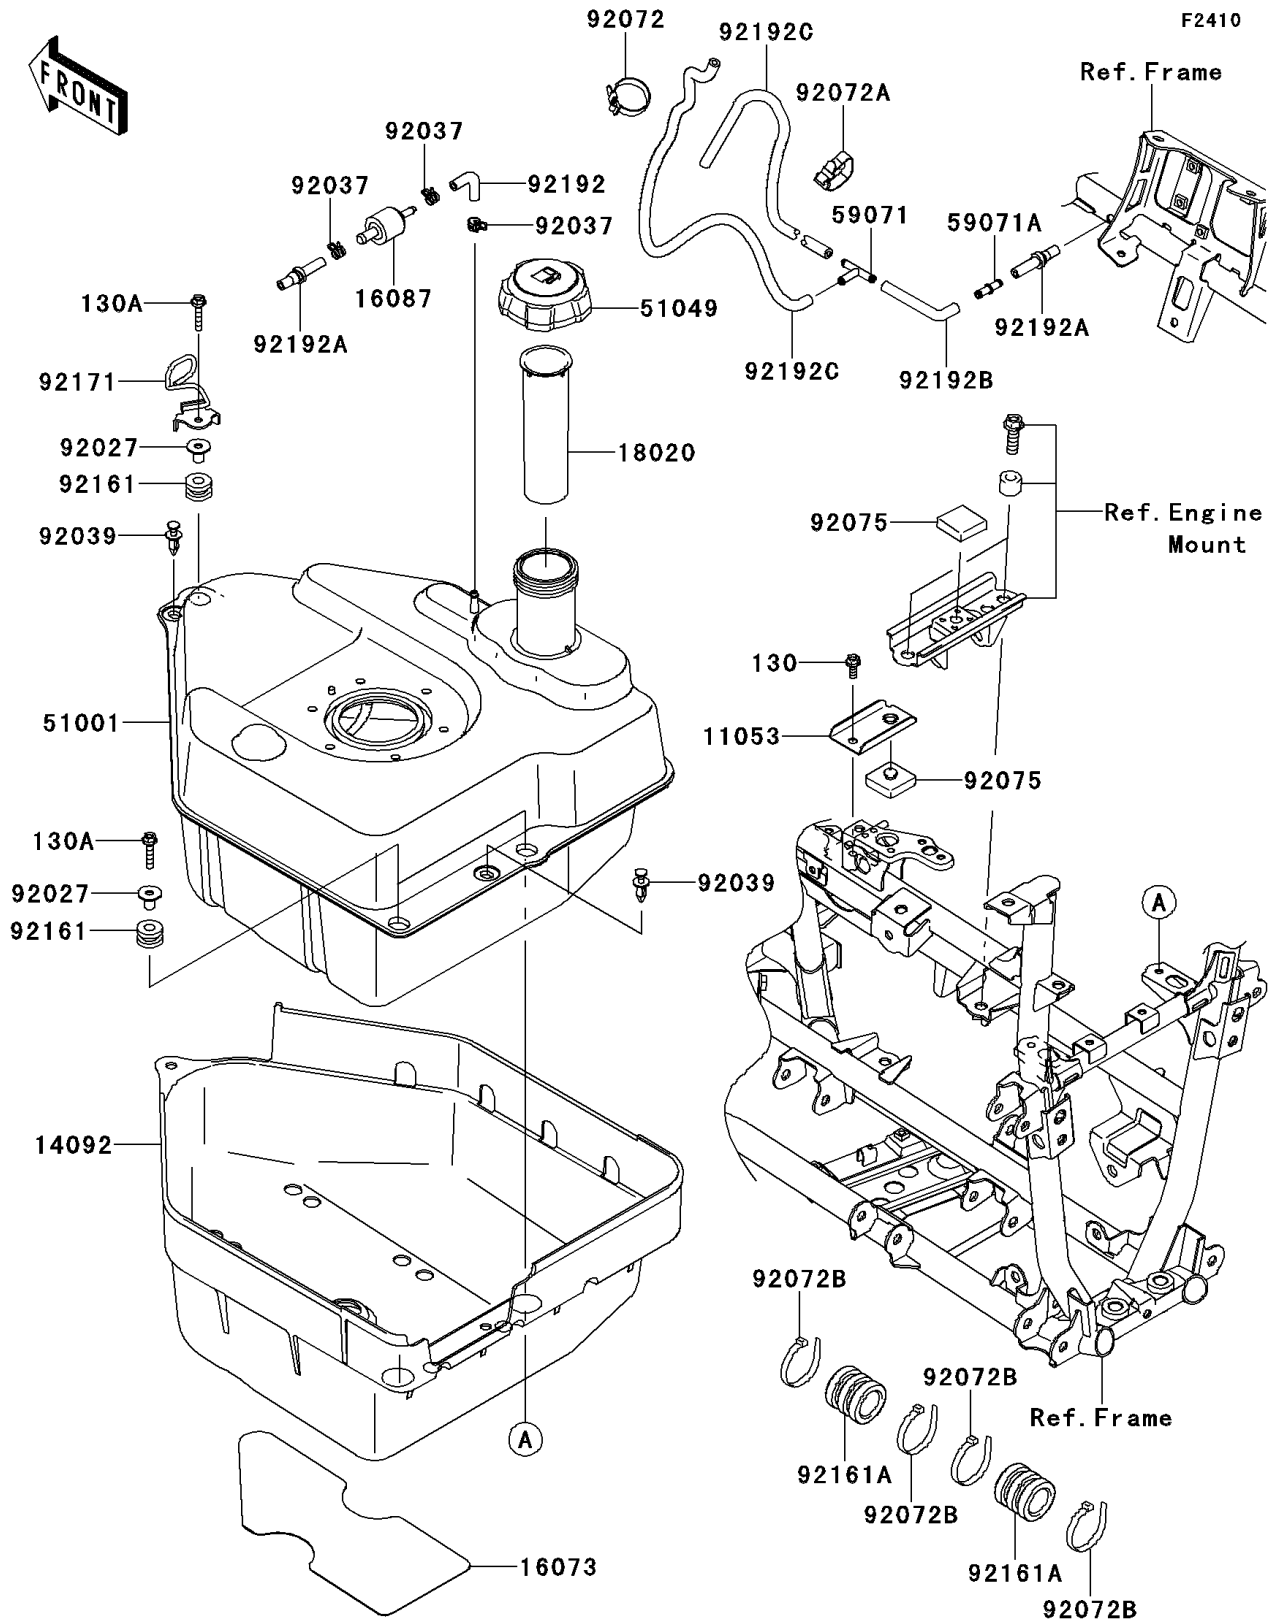

# 2012 BRUTE FORCE® 750 4x4i EPS PARTS DIAGRAM

Fuel Tank

## 2012 BRUTE FORCE® 750 4x4i EPS PARTS LIST

### Fuel Tank

ITEM NAME	PART NUMBER	QUANTITY
BOLT-FLANGED,6X16 (Ref # 130)	130BA0616	1
BOLT-FLANGED,6X30 (Ref # 130A)	130BA0630	3
BRACKET,FUEL TANK,TOP (Ref # 11053)	11053-0936	1
COVER,FUEL TANK,LWR (Ref # 14092)	14092-0186	1
INSULATOR,FUEL TANK COVER,LWR (Ref # 16073)	16073-0034	1
VALVE-CHECK (Ref # 16087)	16087-0703	1
BAFFLE,FUEL TANK (Ref # 18020)	18020-0008	1
TANK-COMP-FUEL (Ref # 51001)	51001-0237	1
CAP-TANK,FUEL (Ref # 51049)	51049-1128	1
JOINT (Ref # 59071)	59071-3705	1
JOINT (Ref # 59071A)	59071-3717	1
COLLAR,L=16.1 (Ref # 92027)	92027-1847	3
CLAMP,TUBE (Ref # 92037)	92037-1461	3
RIVET (Ref # 92039)	92039-1229	2
BAND,L=149 (Ref # 92072)	92072-031	1
BAND,L=186 (Ref # 92072A)	92072-056	1
BAND,L=188 (Ref # 92072B)	92072-1239	4
DAMPER (Ref # 92075)	92075-1882	2
DAMPER (Ref # 92161)	92161-0106	3
DAMPER,FUEL TANK,RR (Ref # 92161A)	92161-1111	2
CLAMP,FUEL TUBE (Ref # 92171)	92171-1741	1
TUBE,FUEL TANK-CHECK VALVE (Ref # 92192)	92192-0067	1
TUBE,FRAME PIPE-CHECK VALVE (Ref # 92192A)	92192-0068	2
TUBE,5X10X80/22 (Ref # 92192B)	92192-0992	1
TUBE,5X10X470 (Ref # 92192C)	92192-0993	2