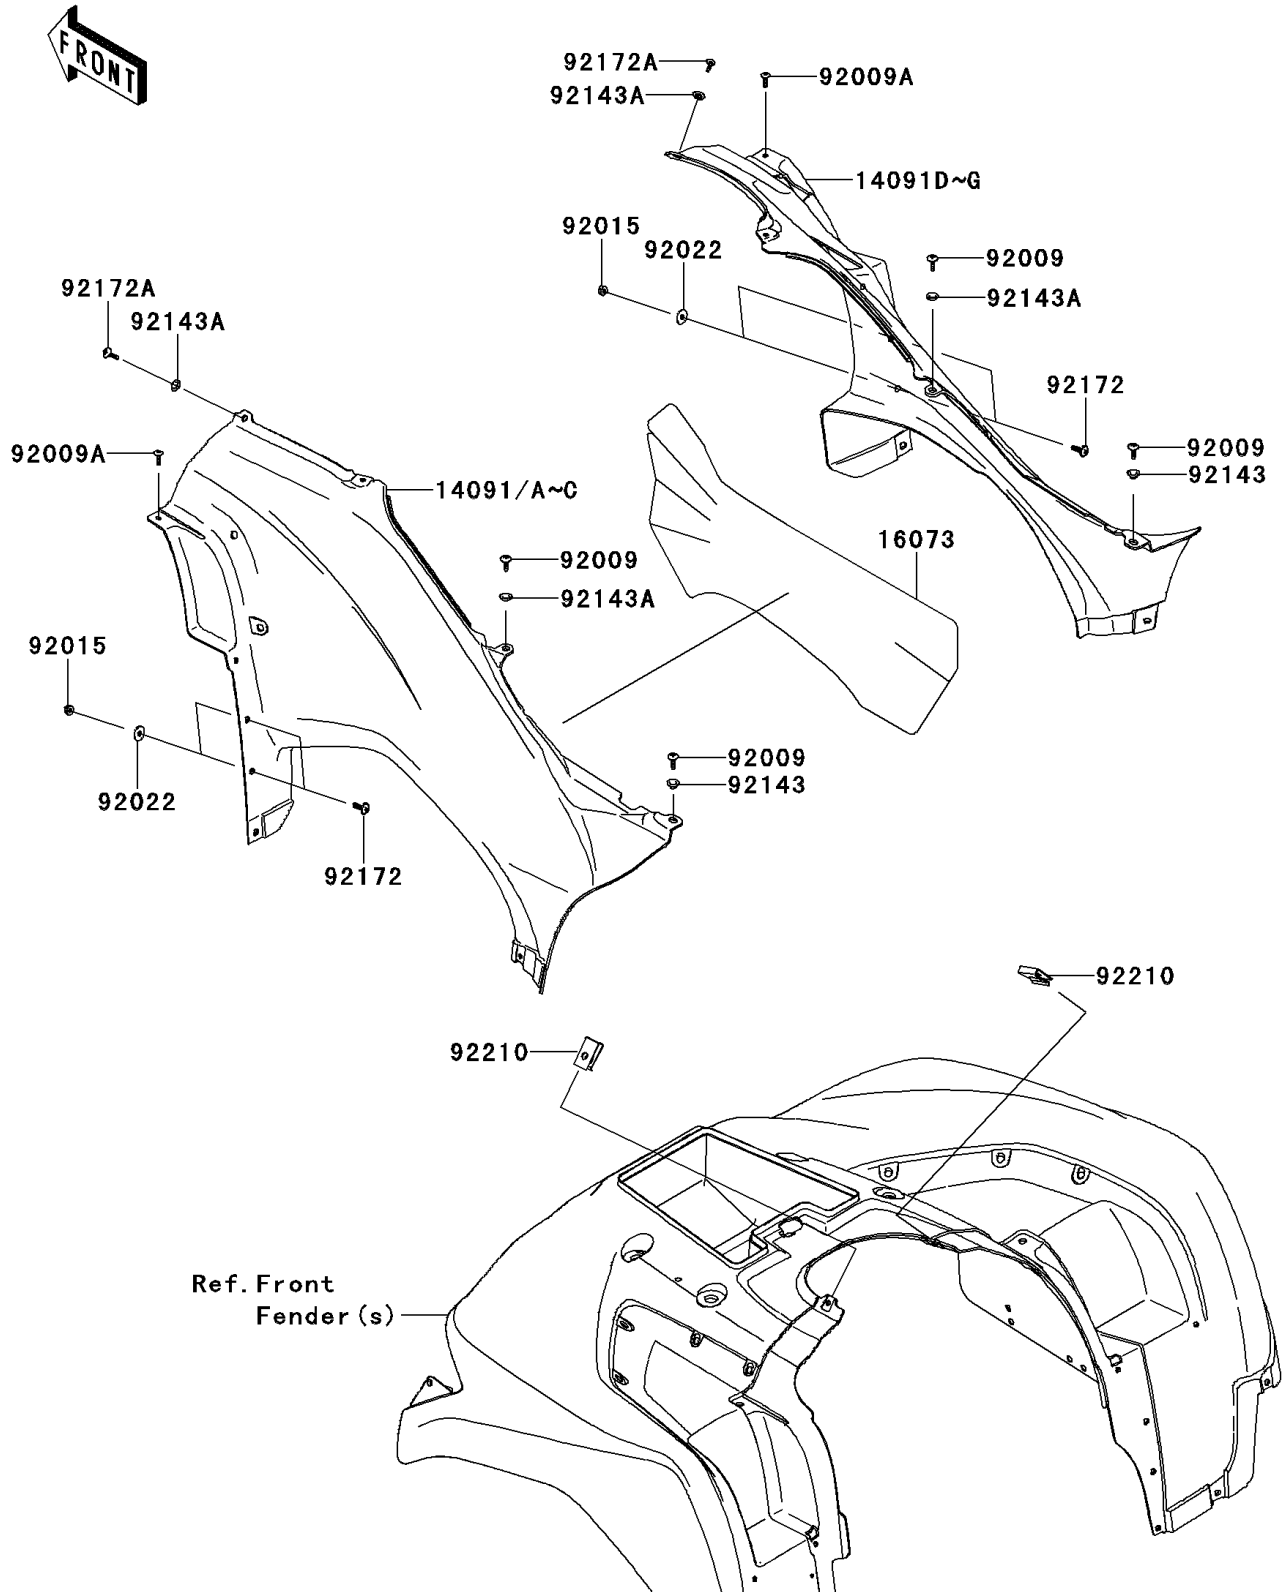

2012 BRUTE FORCE® 750 4x4i EPS PARTS DIAGRAM

Side Covers

F2611

2012 BRUTE FORCE® 750 4x4i EPS PARTS LIST

Side Covers

ITEM NAME	PART NUMBER	QUANTITY
COVER,SIDE,LH,S.GREEN (Ref # 14091)	14091-0137-31R	1
COVER,SIDE,LH,BLACK (Ref # 14091C)	14091-0137-839	1
COVER,SIDE,RH,S.GREEN (Ref # 14091D)	14091-0138-31R	1
COVER,SIDE,RH,BLACK (Ref # 14091G)	14091-0138-839	1
INSULATOR,SIDE COVER,LH (Ref # 16073)	16073-0723	1
SCREW,6X16 (Ref # 92009)	92009-1621	4
SCREW,5X18 (Ref # 92009A)	92009-1655	2
NUT,LOCK,FLANGED,6MM (Ref # 92015)	92015-1603	4
WASHER,6.5X20X1.6,BLACK (Ref # 92022)	92022-1346	4
COLLAR (Ref # 92143)	92143-1057	2
COLLAR (Ref # 92143A)	92143-1087	4
SCREW,6X18 (Ref # 92172)	92172-0002	4
SCREW,TAPPING,6X20 (Ref # 92172A)	92172-0488	2
NUT,LEAF SPRING,6MM (Ref # 92210)	92210-0624	2