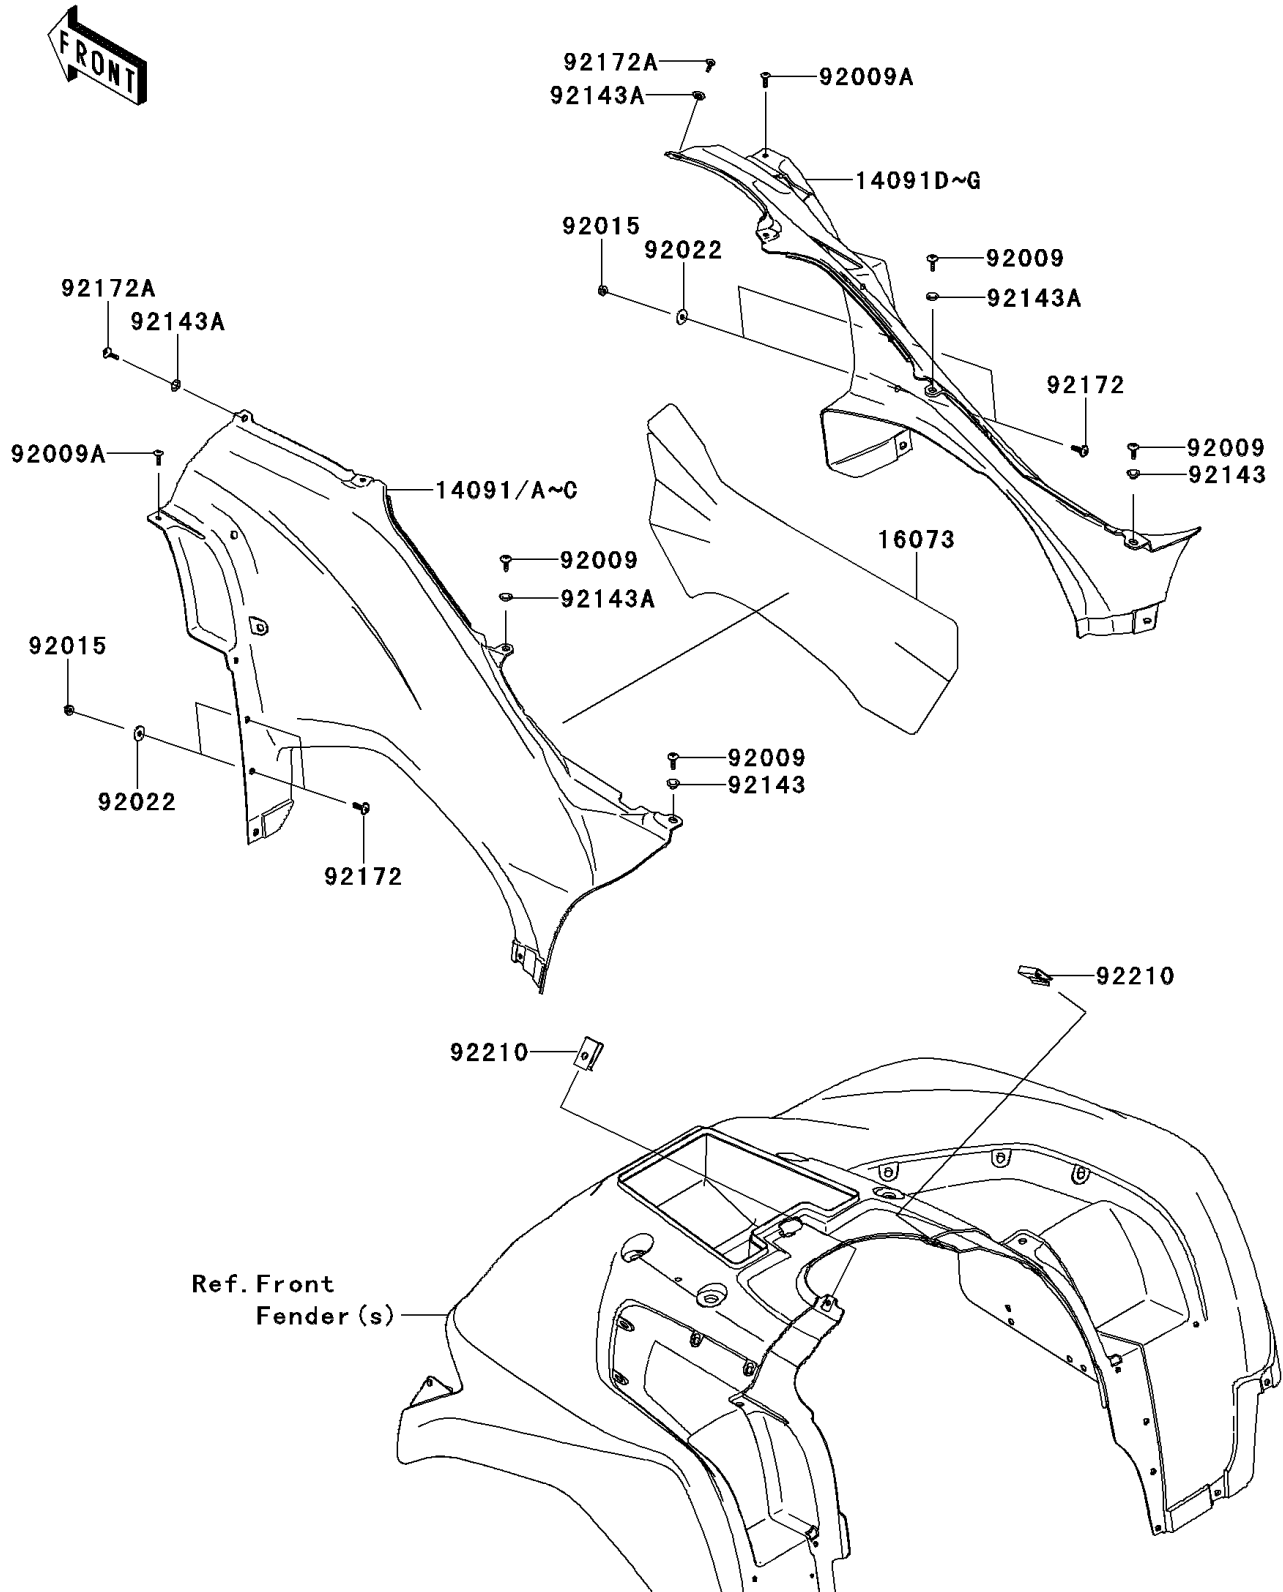

2013 BRUTE FORCE® 750 4x4i EPS PARTS DIAGRAM

Side Covers

F2611

2013 BRUTE FORCE® 750 4x4i EPS PARTS LIST

Side Covers

ITEM NAME	PART NUMBER	QUANTITY
-----------	-------------	----------