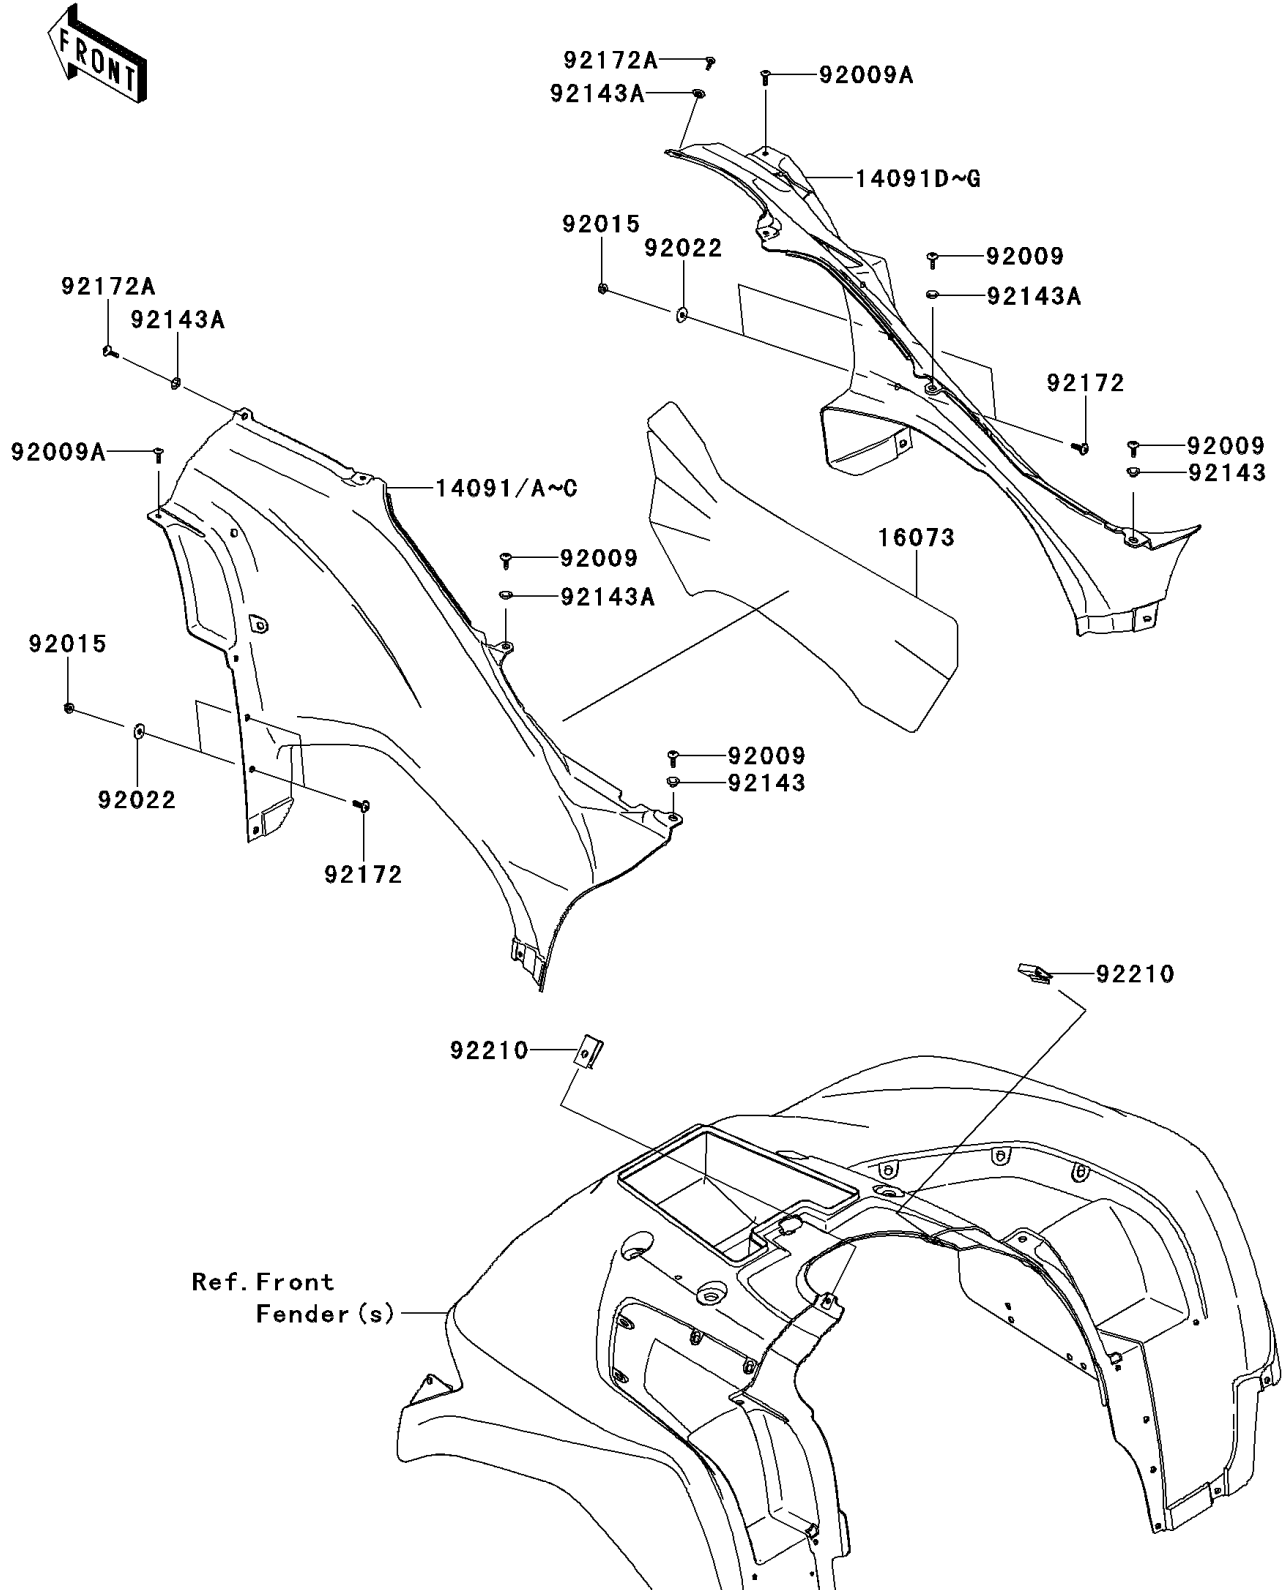

2014 Brute Force® 750 4x4i EPS PARTS DIAGRAM

Side Covers

F2611

2014 Brute Force® 750 4x4i EPS PARTS LIST

Side Covers

ITEM NAME	PART NUMBER	QUANTITY
-----------	-------------	----------