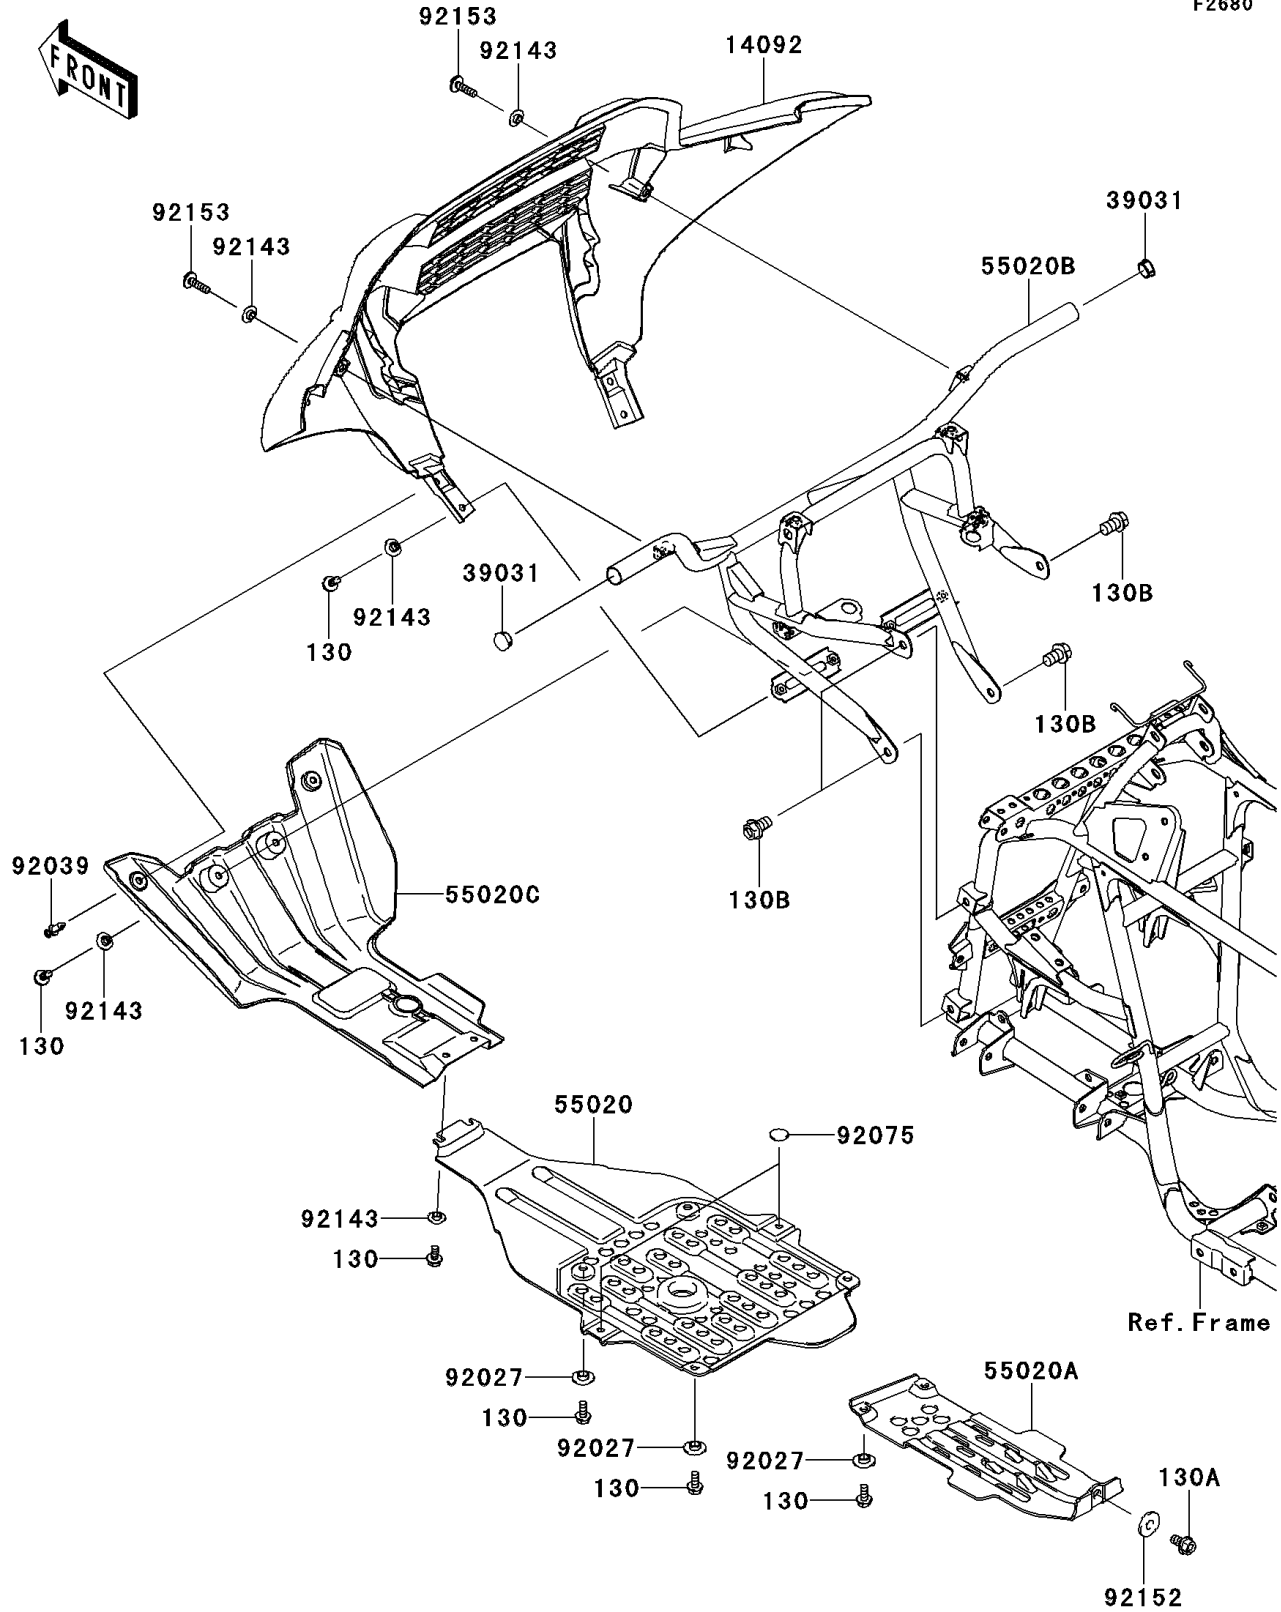

2013 BRUTE FORCE® 750 4x4i EPS PARTS DIAGRAM

Guard(s)

F2680

2013 BRUTE FORCE® 750 4x4i EPS PARTS LIST

Guard(s)

ITEM NAME	PART NUMBER	QUANTITY
BOLT-FLANGED,6X14 (Ref # 130)	130BA0614	12
BOLT-FLANGED,8X14 (Ref # 130A)	130BA0814	1
BOLT-FLANGED,10X16 (Ref # 130B)	130BB1016	4
COVER,BUMPER,F.BLACK (Ref # 14092)	14092-0188-6Z	1
CAP-END (Ref # 39031)	39031-0011	2
GUARD,ENGINE (Ref # 55020)	55020-0065	1
GUARD,REAR GEAR BOX (Ref # 55020A)	55020-0105	1
GUARD,FR (Ref # 55020B)	55020-0392	1
GUARD,FRONT SKID,F.BLACK (Ref # 55020C)	55020-0426-6Z	1
COLLAR,L=4.7 (Ref # 92027)	92027-1964	6
RIVET (Ref # 92039)	92039-1229	2
DAMPER,RUBBER (Ref # 92075)	92075-261	2
COLLAR (Ref # 92143)	92143-1087	8
COLLAR (Ref # 92152)	92152-0198	1
BOLT,SOCKET,6X22 (Ref # 92153)	92153-0574	2