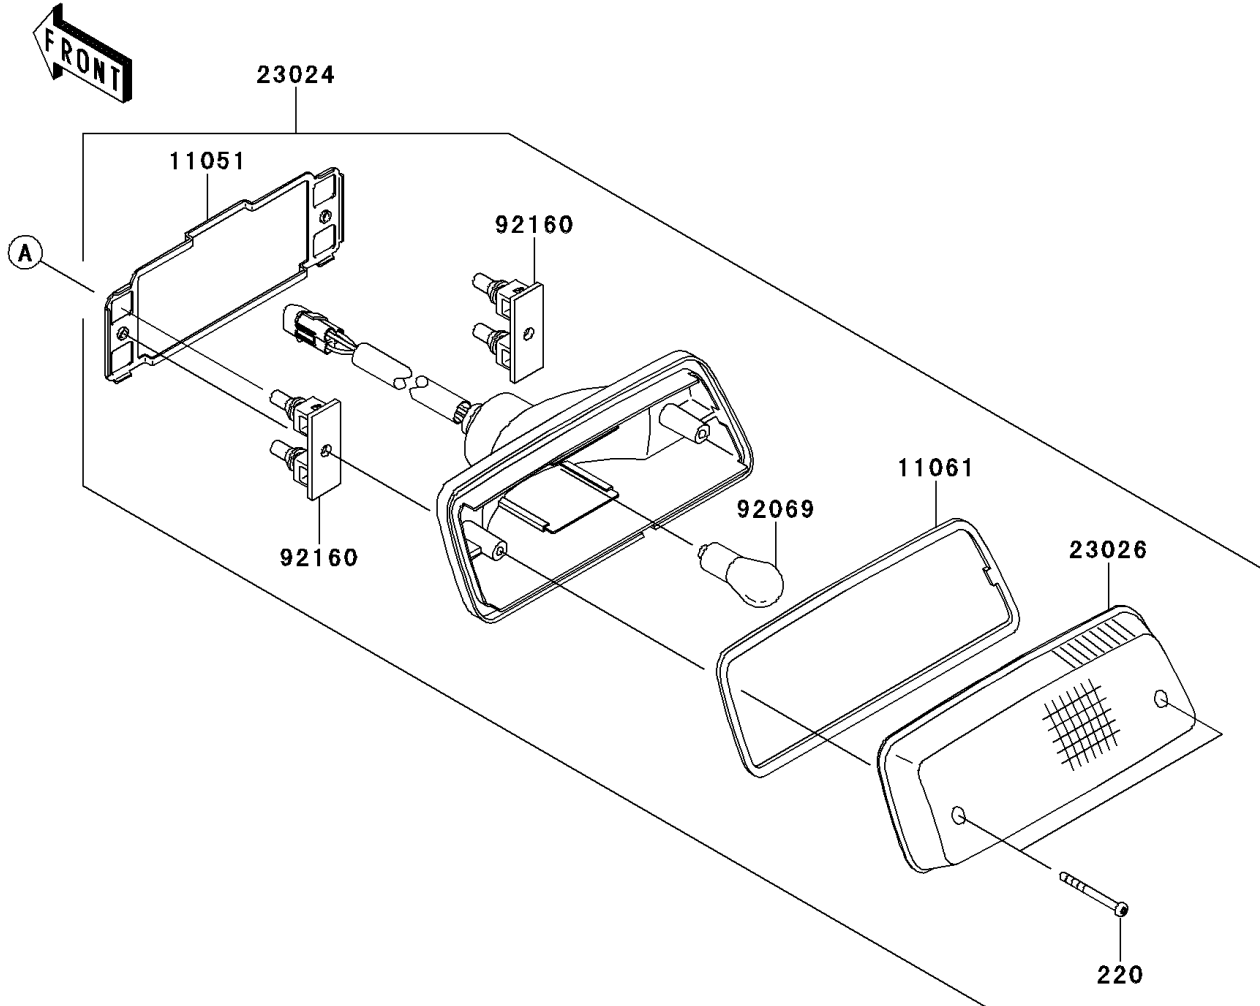

2012 BRUTE FORCE® 750 4x4i EPS PARTS DIAGRAM

Taillight(s)

F2720

2012 BRUTE FORCE® 750 4x4i EPS PARTS LIST

Taillight(s)

ITEM NAME	PART NUMBER	QUANTITY
SCREW-PAN-CROS,4X40 (Ref # 220)	220AA0440	2
BRACKET,TAIL LAMP (Ref # 11051)	11051-1870	1
GASKET,TAIL LAMP LENS (Ref # 11061)	11061-0055	1
LAMP-ASSY-TAIL (Ref # 23024)	23024-0302	1
LENS,TAIL LAMP (Ref # 23026)	23026-1230	1
BULB,12V 21/5W (Ref # 92069)	92069-063	1
DAMPER,TAIL LAMP (Ref # 92160)	92160-1053	2