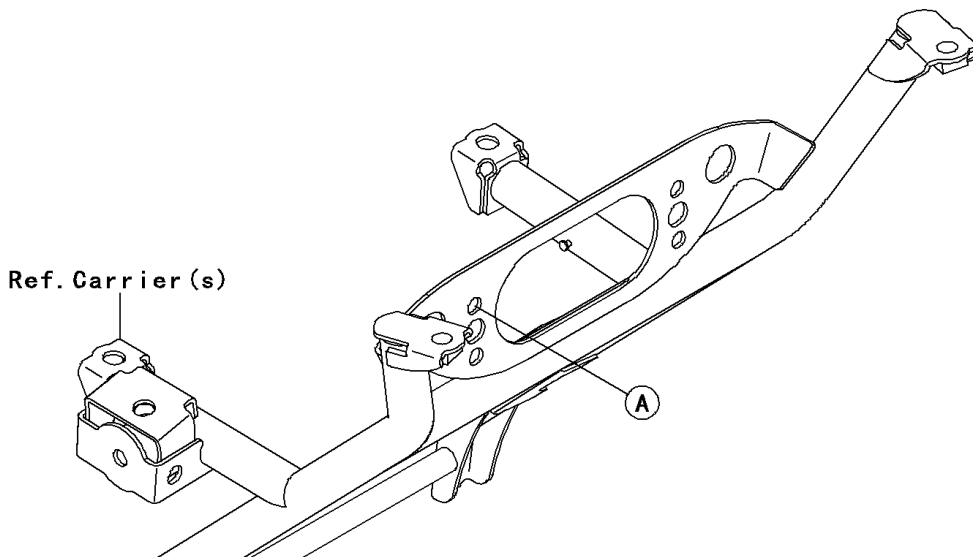

2012 BRUTE FORCE® 750 4x4i EPS PARTS DIAGRAM

Taillight(s)

F2720

2012 BRUTE FORCE® 750 4x4i EPS PARTS LIST

Taillight(s)

ITEM NAME	PART NUMBER	QUANTITY
SCREW-PAN-CROS,4X40 (Ref # 220)	220AA0440	2
BRACKET,TAIL LAMP (Ref # 11051)	11051-1870	1
GASKET,TAIL LAMP LENS (Ref # 11061)	11061-0055	1
LAMP-ASSY-TAIL (Ref # 23024)	23024-0302	1
LENS,TAIL LAMP (Ref # 23026)	23026-1230	1
BULB,12V 21/5W (Ref # 92069)	92069-063	1
DAMPER,TAIL LAMP (Ref # 92160)	92160-1053	2