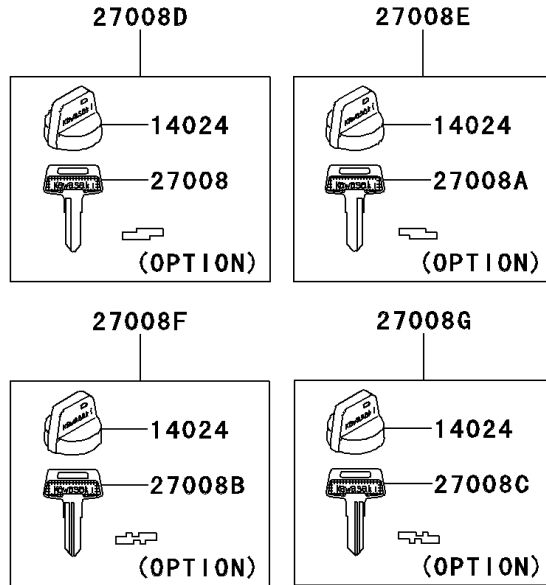

2012 BRUTE FORCE® 750 4x4i EPS PARTS DIAGRAM

Ignition Switch

F2770

2012 BRUTE FORCE® 750 4x4i EPS PARTS LIST

Ignition Switch

ITEM NAME	PART NUMBER	QUANTITY
SWITCH-COMP,D.C. TERMINAL (Ref # 13151)	13151-0557	1
COVER,KEY (Ref # 14024)	14024-1551	4
SWITCH-ASSY-IGNITION (Ref # 27005)	27005-0019	1
KEY-LOCK,BLANK (Ref # 27008)	27008-1041	1
KEY-LOCK,BLANK (Ref # 27008A)	27008-1042	1
KEY-LOCK,BLANK (Ref # 27008B)	27008-1043	1
KEY-LOCK,BLANK (Ref # 27008C)	27008-1044	1
KEY-LOCK,BLANK,W/COVER (Ref # 27008D)	27008-1132	1
KEY-LOCK,BLANK,W/COVER (Ref # 27008E)	27008-1133	1
KEY-LOCK,BLANK,W/COVER (Ref # 27008F)	27008-1134	1
KEY-LOCK,BLANK,W/COVER (Ref # 27008G)	27008-1135	1
NUT,IGNITION SWITCH (Ref # 92210)	92210-1109	1