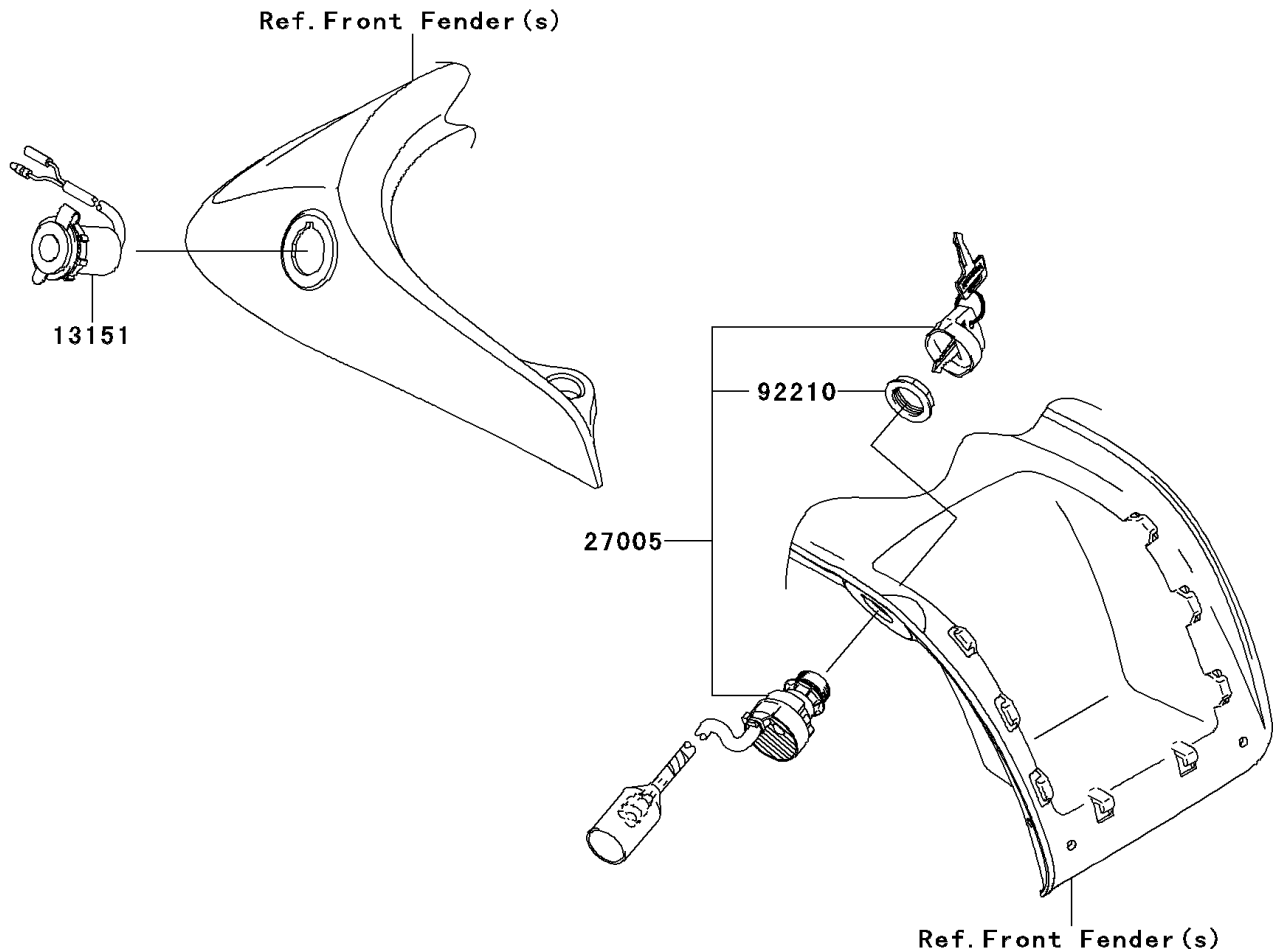

2012 BRUTE FORCE® 750 4x4i EPS PARTS DIAGRAM

Ignition Switch

F2770

2012 BRUTE FORCE® 750 4x4i EPS PARTS LIST

Ignition Switch

ITEM NAME	PART NUMBER	QUANTITY
SWITCH-COMP,D.C. TERMINAL (Ref # 13151)	13151-0557	1
COVER,KEY (Ref # 14024)	14024-1551	4
SWITCH-ASSY-IGNITION (Ref # 27005)	27005-0019	1
KEY-LOCK,BLANK (Ref # 27008)	27008-1041	1
KEY-LOCK,BLANK (Ref # 27008A)	27008-1042	1
KEY-LOCK,BLANK (Ref # 27008B)	27008-1043	1
KEY-LOCK,BLANK (Ref # 27008C)	27008-1044	1
KEY-LOCK,BLANK,W/COVER (Ref # 27008D)	27008-1132	1
KEY-LOCK,BLANK,W/COVER (Ref # 27008E)	27008-1133	1
KEY-LOCK,BLANK,W/COVER (Ref # 27008F)	27008-1134	1
KEY-LOCK,BLANK,W/COVER (Ref # 27008G)	27008-1135	1
NUT,IGNITION SWITCH (Ref # 92210)	92210-1109	1