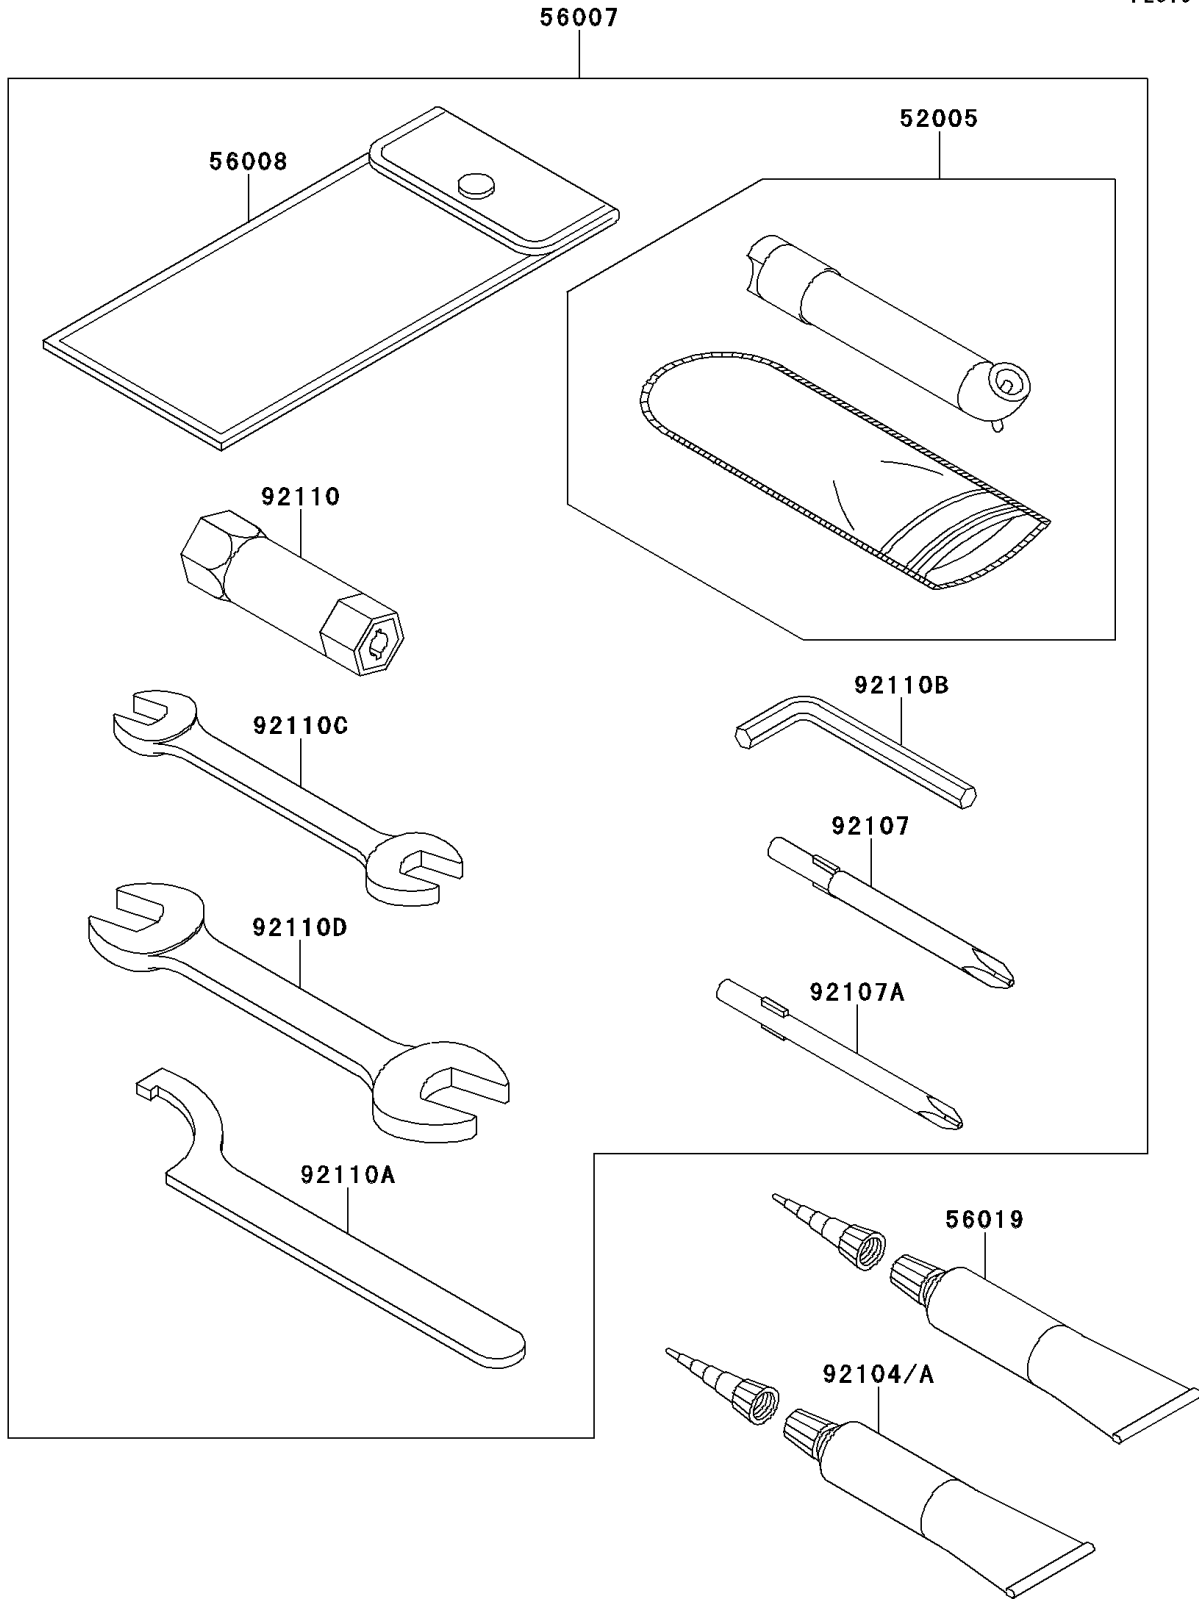

2012 BRUTE FORCE® 750 4x4i EPS PARTS DIAGRAM

Owner's Tools

F2810

2012 BRUTE FORCE® 750 4x4i EPS PARTS LIST

Owner's Tools

ITEM NAME	PART NUMBER	QUANTITY
GAUGE,AIR (Ref # 52005)	52005-1082	1
TOOL-KIT (Ref # 56007)	56007-0014	1
BAG,TOOL (Ref # 56008)	56008-1007	1
GASKET-LIQUID,TB1211,WHITE (Ref # 56019)	56019-120	1
GASKET-LIQUID,TB1211F,CLEAR (Ref # 92104)	92104-0004	1
GASKET-LIQUID,TB1216,GRAY (Ref # 92104A)	92104-1063	1
TOOL-DRIVER,#3PHILLIPS (Ref # 92107)	92107-005	1
TOOL-DRIVER,#2PHILLIPS (Ref # 92107A)	92107-1053	1
TOOL-WRENCH,BOX,16MM (Ref # 92110)	92110-1116	1
TOOL-WRENCH,HOOK (Ref # 92110A)	92110-1129	1
TOOL-WRENCH,ALLEN,3MM (Ref # 92110B)	92110-1140	1
TOOL-WRENCH,OPEN END,10X12 (Ref # 92110C)	92110-1152	1
TOOL-WRENCH,OPEN END,14X17 (Ref # 92110D)	92110-1153	1