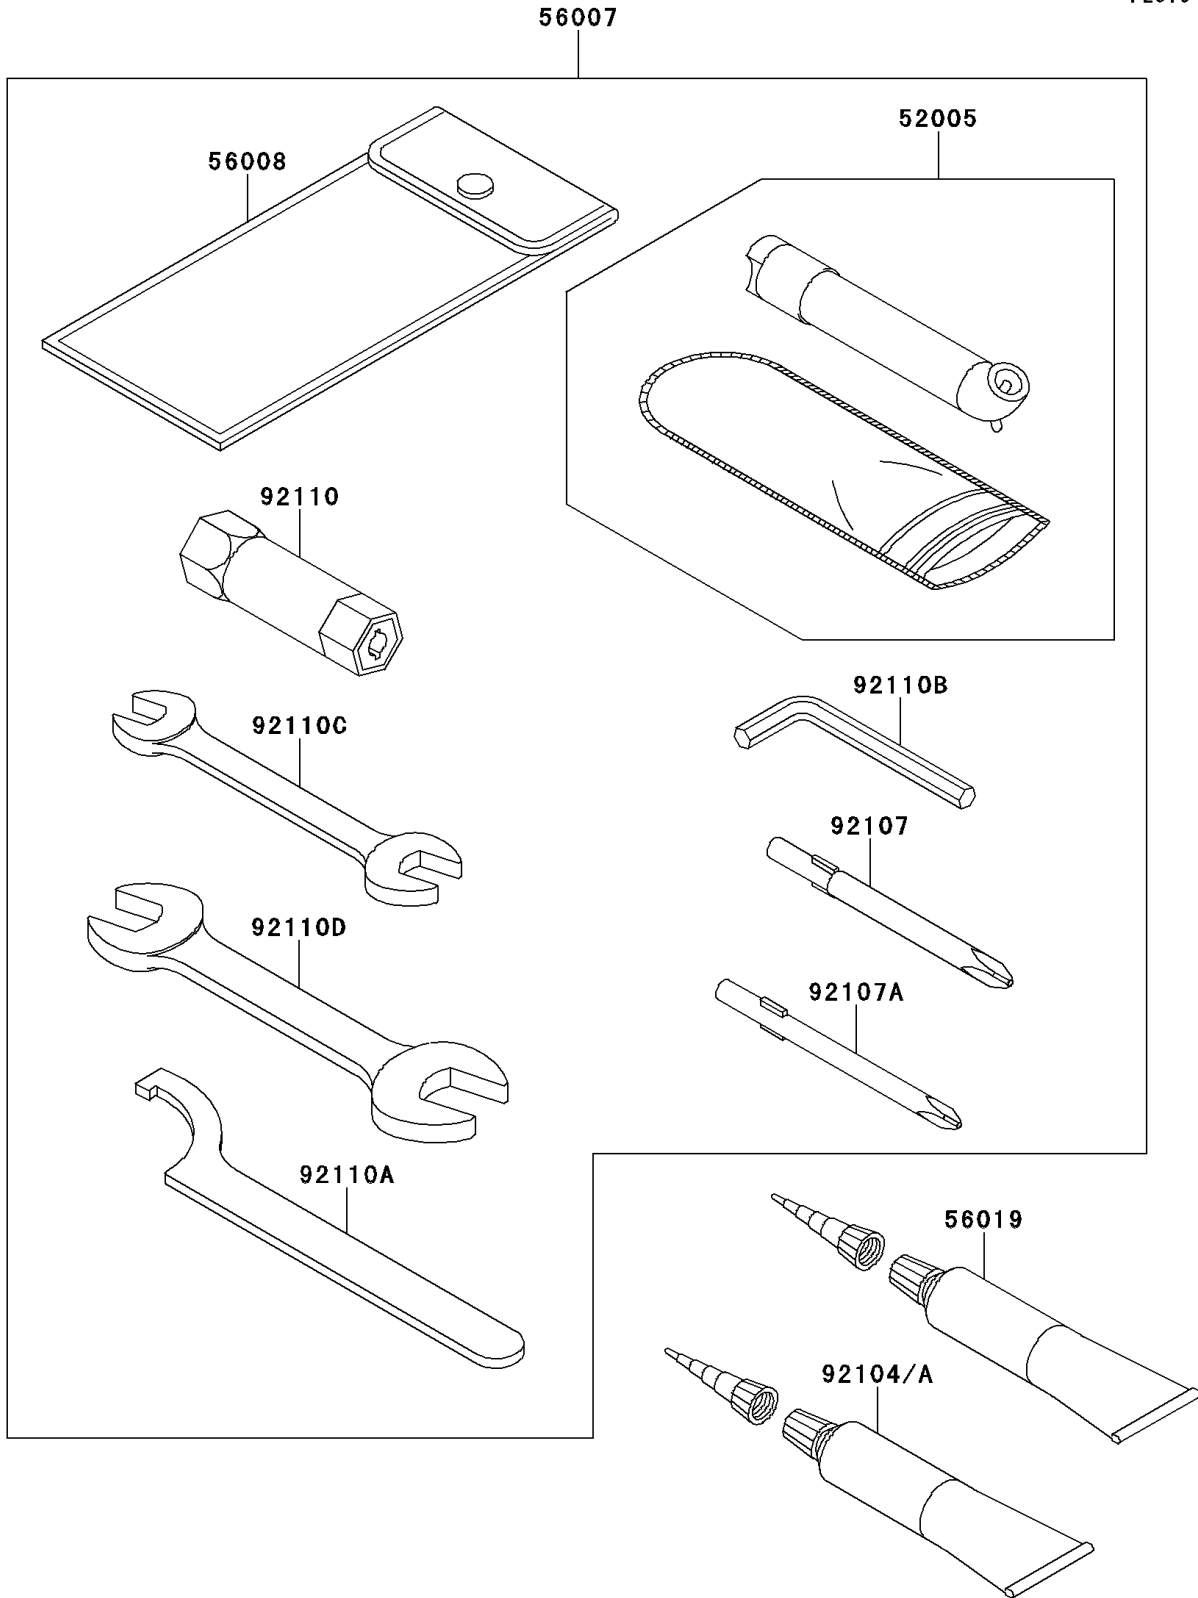

2014 Brute Force® 750 4x4i EPS PARTS DIAGRAM

Owner's Tools

F2810

2014 Brute Force® 750 4x4i EPS PARTS LIST

Owner's Tools

ITEM NAME	PART NUMBER	QUANTITY
-----------	-------------	----------