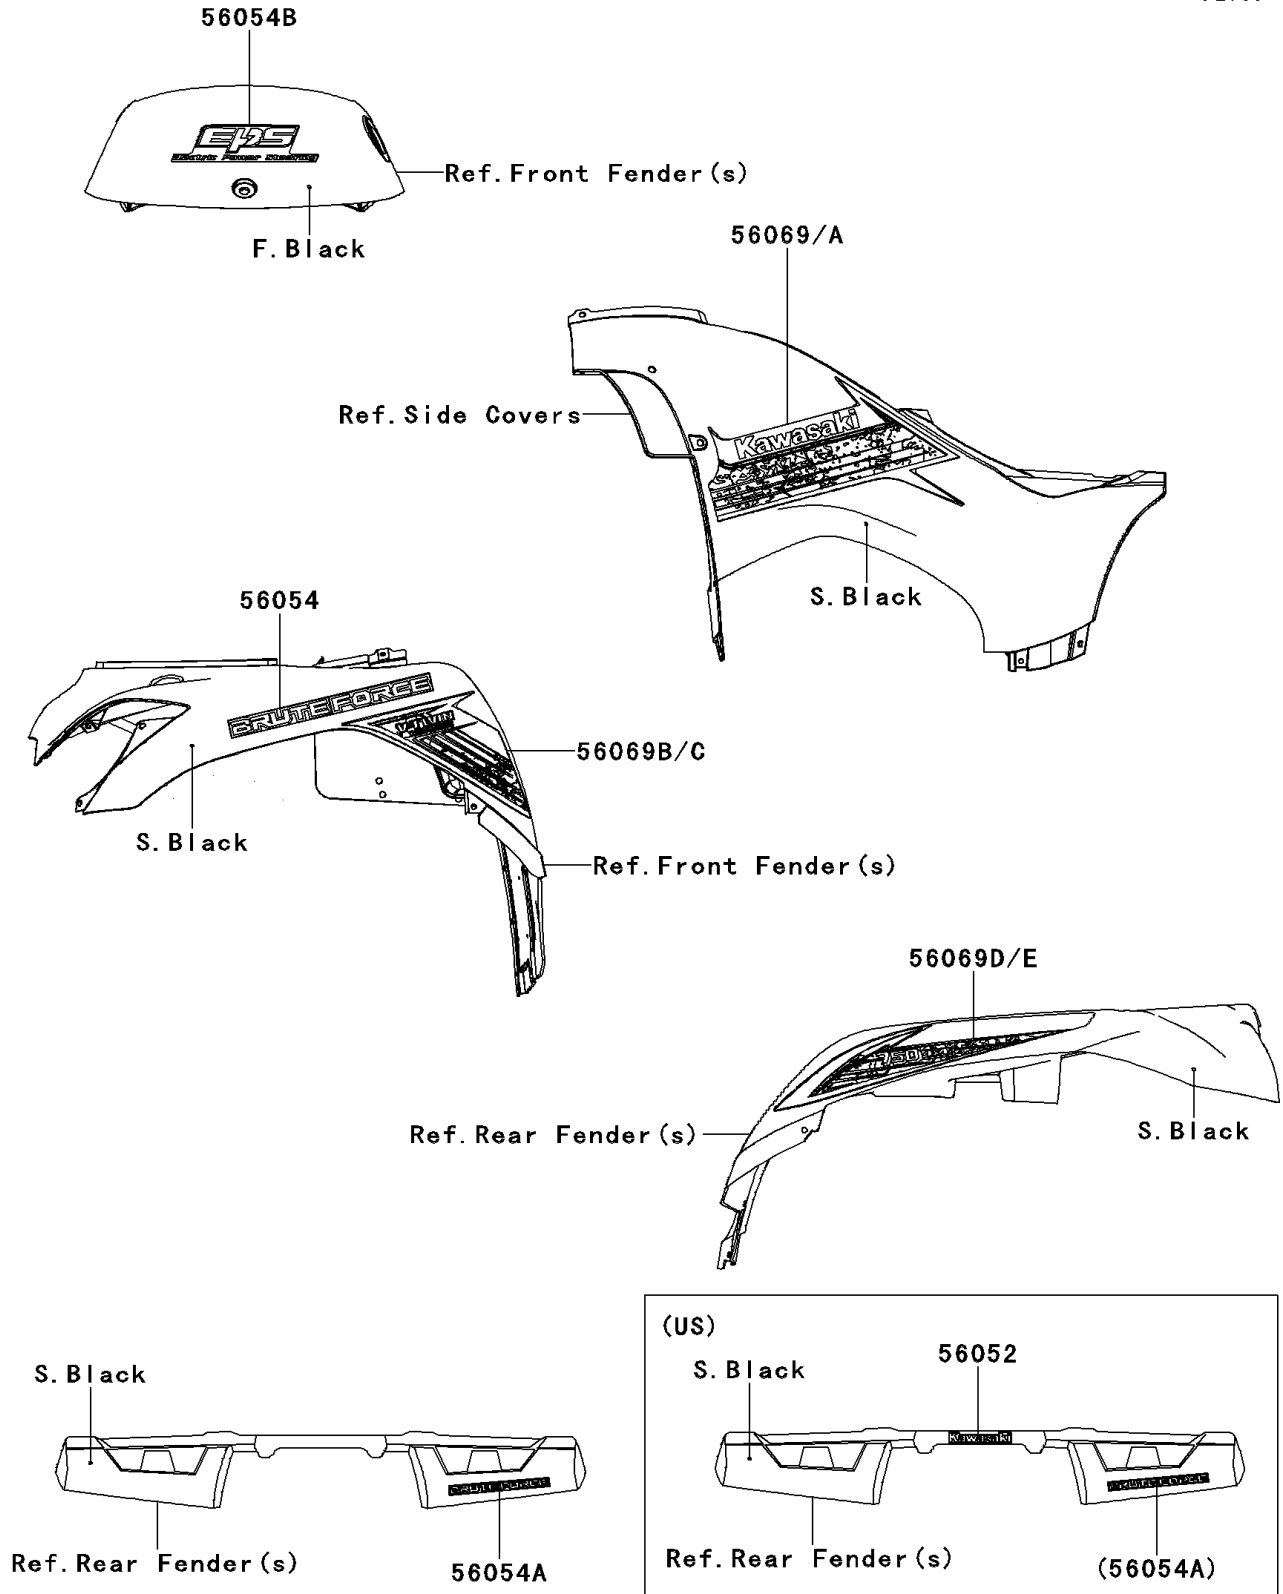

# 2012 BRUTE FORCE® 750 4x4i EPS PARTS DIAGRAM

Decals(Black)(GCF/GCS)

F2861

## 2012 BRUTE FORCE® 750 4x4i EPS PARTS LIST

Decals(Black)(GCF/GCS)

ITEM NAME	PART NUMBER	QUANTITY
MARK,FR FENDER,BRUTE FORCE (Ref # 56054)	56054-0754	2
MARK,RR FENDER,BRUTE FORCE (Ref # 56054A)	56054-0755	1
MARK,TOP COVER,EPS (Ref # 56054B)	56054-0758	1
PATTERN,SIDE COVER,LH (Ref # 56069)	56069-1108	1
PATTERN,SIDE COVER,RH (Ref # 56069A)	56069-1109	1
PATTERN,FR FENDER,LH (Ref # 56069B)	56069-1110	1
PATTERN,FR FENDER,RH (Ref # 56069C)	56069-1111	1
PATTERN,RR FENDER,LH (Ref # 56069D)	56069-1112	1
PATTERN,RR FENDER,RH (Ref # 56069E)	56069-1113	1
MARK,RR FENDER,KAWASAKI (Ref # 56052)	56052-0928	1