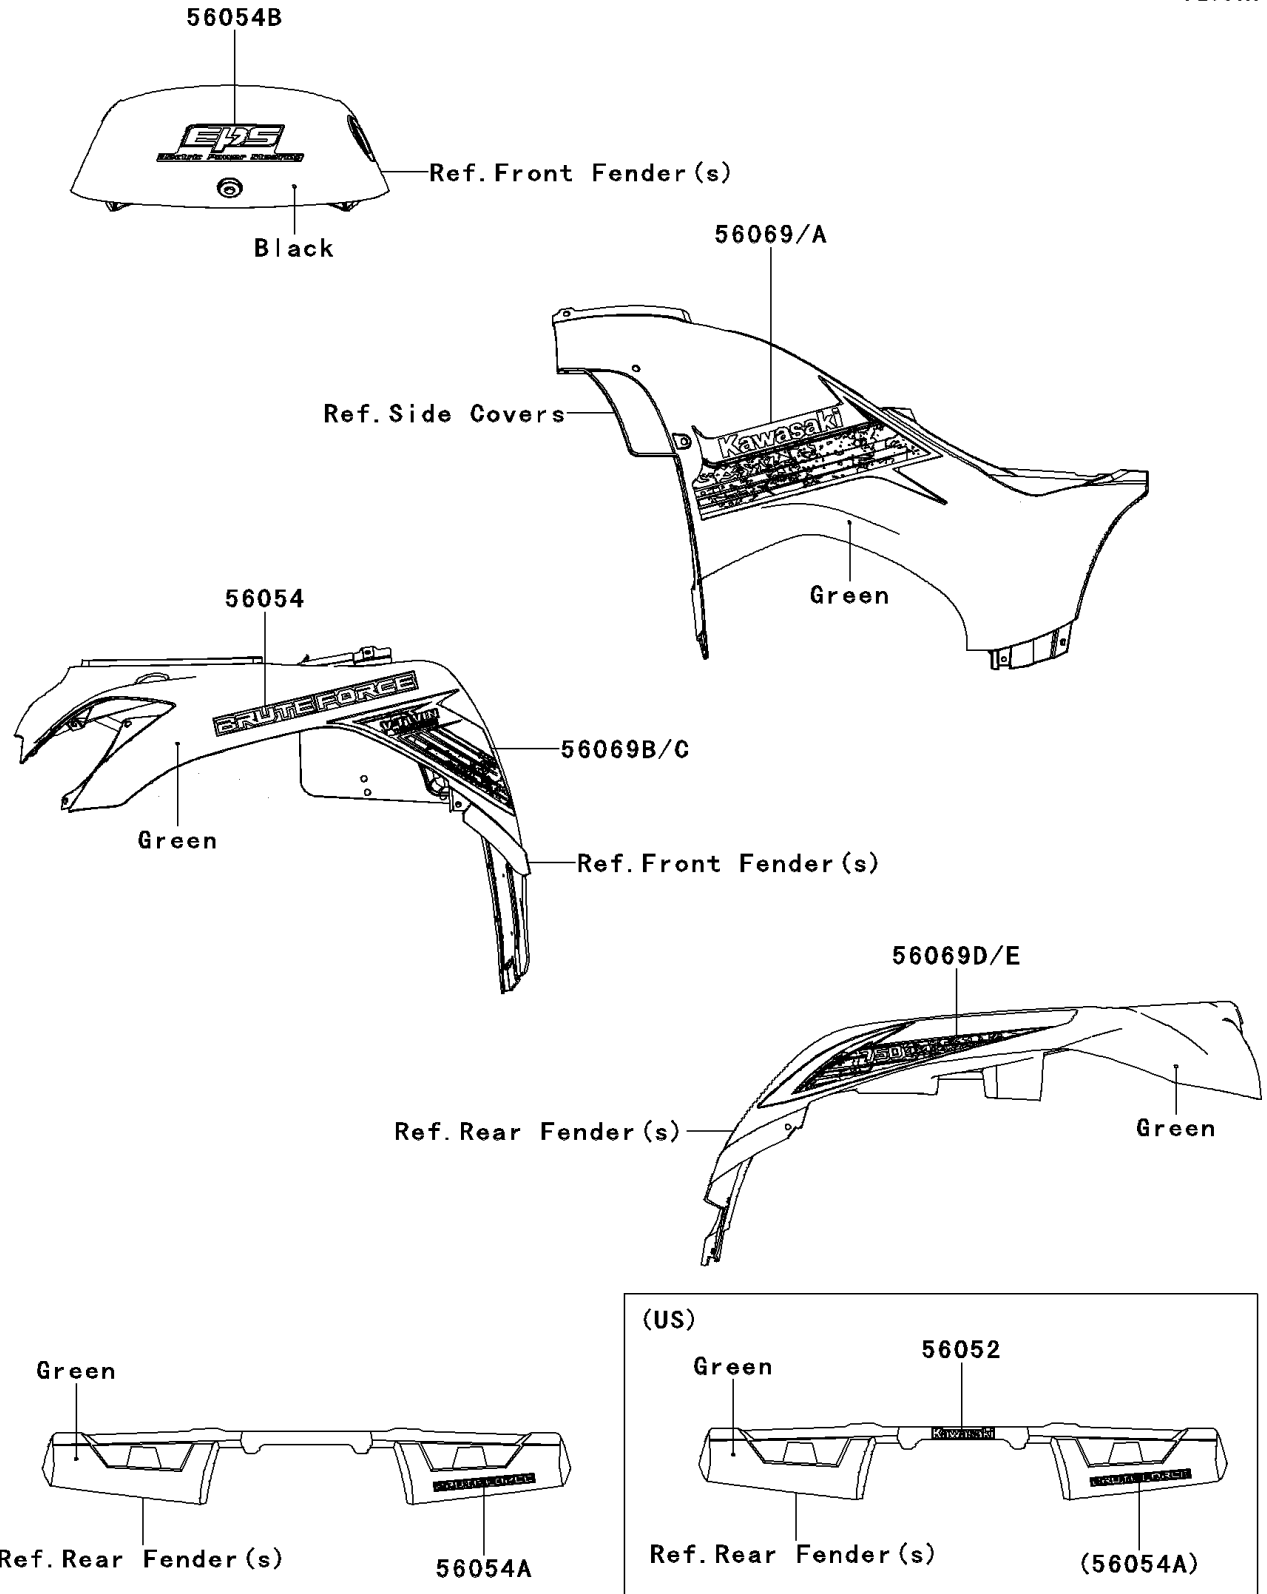

2012 BRUTE FORCE® 750 4x4i EPS PARTS DIAGRAM

Decals(Green)(GCF/GCS)

F2861A

2012 BRUTE FORCE® 750 4x4i EPS PARTS LIST

Decals(Green)(GCF/GCS)

ITEM NAME	PART NUMBER	QUANTITY
MARK,FR FENDER,BRUTE FORCE (Ref # 56054)	56054-0754	2
MARK,RR FENDER,BRUTE FORCE (Ref # 56054A)	56054-0755	1
MARK,TOP COVER,EPS (Ref # 56054B)	56054-0758	1
PATTERN,SIDE COVER,LH (Ref # 56069)	56069-1114	1
PATTERN,SIDE COVER,RH (Ref # 56069A)	56069-1115	1
PATTERN,FR FENDER,LH (Ref # 56069B)	56069-1116	1
PATTERN,FR FENDER,RH (Ref # 56069C)	56069-1117	1
PATTERN,RR FENDER,LH (Ref # 56069D)	56069-1118	1
PATTERN,RR FENDER,RH (Ref # 56069E)	56069-1119	1
MARK,RR FENDER,KAWASAKI (Ref # 56052)	56052-0716	1