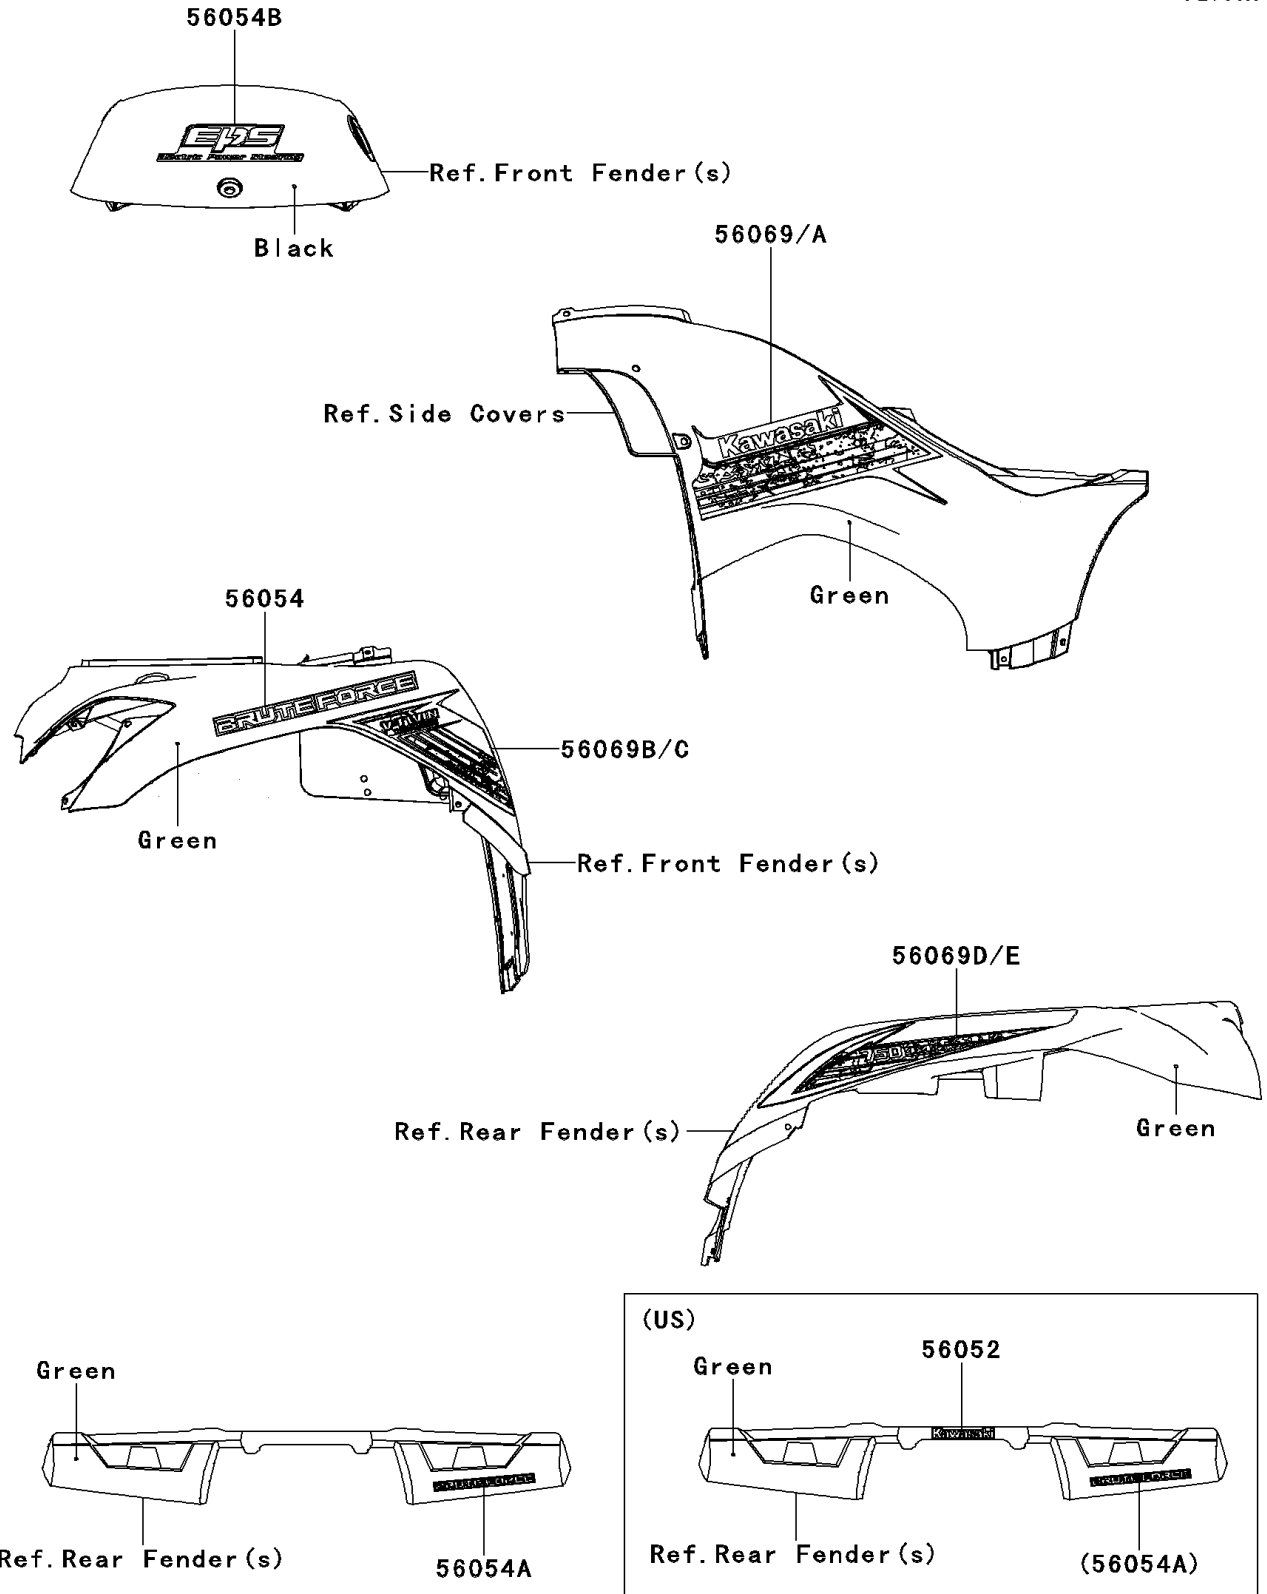

# 2012 BRUTE FORCE® 750 4x4i EPS PARTS DIAGRAM

Decals(Green)(GCF/GCS)

F2861A

## 2012 BRUTE FORCE® 750 4x4i EPS PARTS LIST

Decals(Green)(GCF/GCS)

ITEM NAME	PART NUMBER	QUANTITY
MARK,FR FENDER,BRUTE FORCE (Ref # 56054)	56054-0754	2
MARK,RR FENDER,BRUTE FORCE (Ref # 56054A)	56054-0755	1
MARK,TOP COVER,EPS (Ref # 56054B)	56054-0758	1
PATTERN,SIDE COVER,LH (Ref # 56069)	56069-1114	1
PATTERN,SIDE COVER,RH (Ref # 56069A)	56069-1115	1
PATTERN,FR FENDER,LH (Ref # 56069B)	56069-1116	1
PATTERN,FR FENDER,RH (Ref # 56069C)	56069-1117	1
PATTERN,RR FENDER,LH (Ref # 56069D)	56069-1118	1
PATTERN,RR FENDER,RH (Ref # 56069E)	56069-1119	1
MARK,RR FENDER,KAWASAKI (Ref # 56052)	56052-0716	1