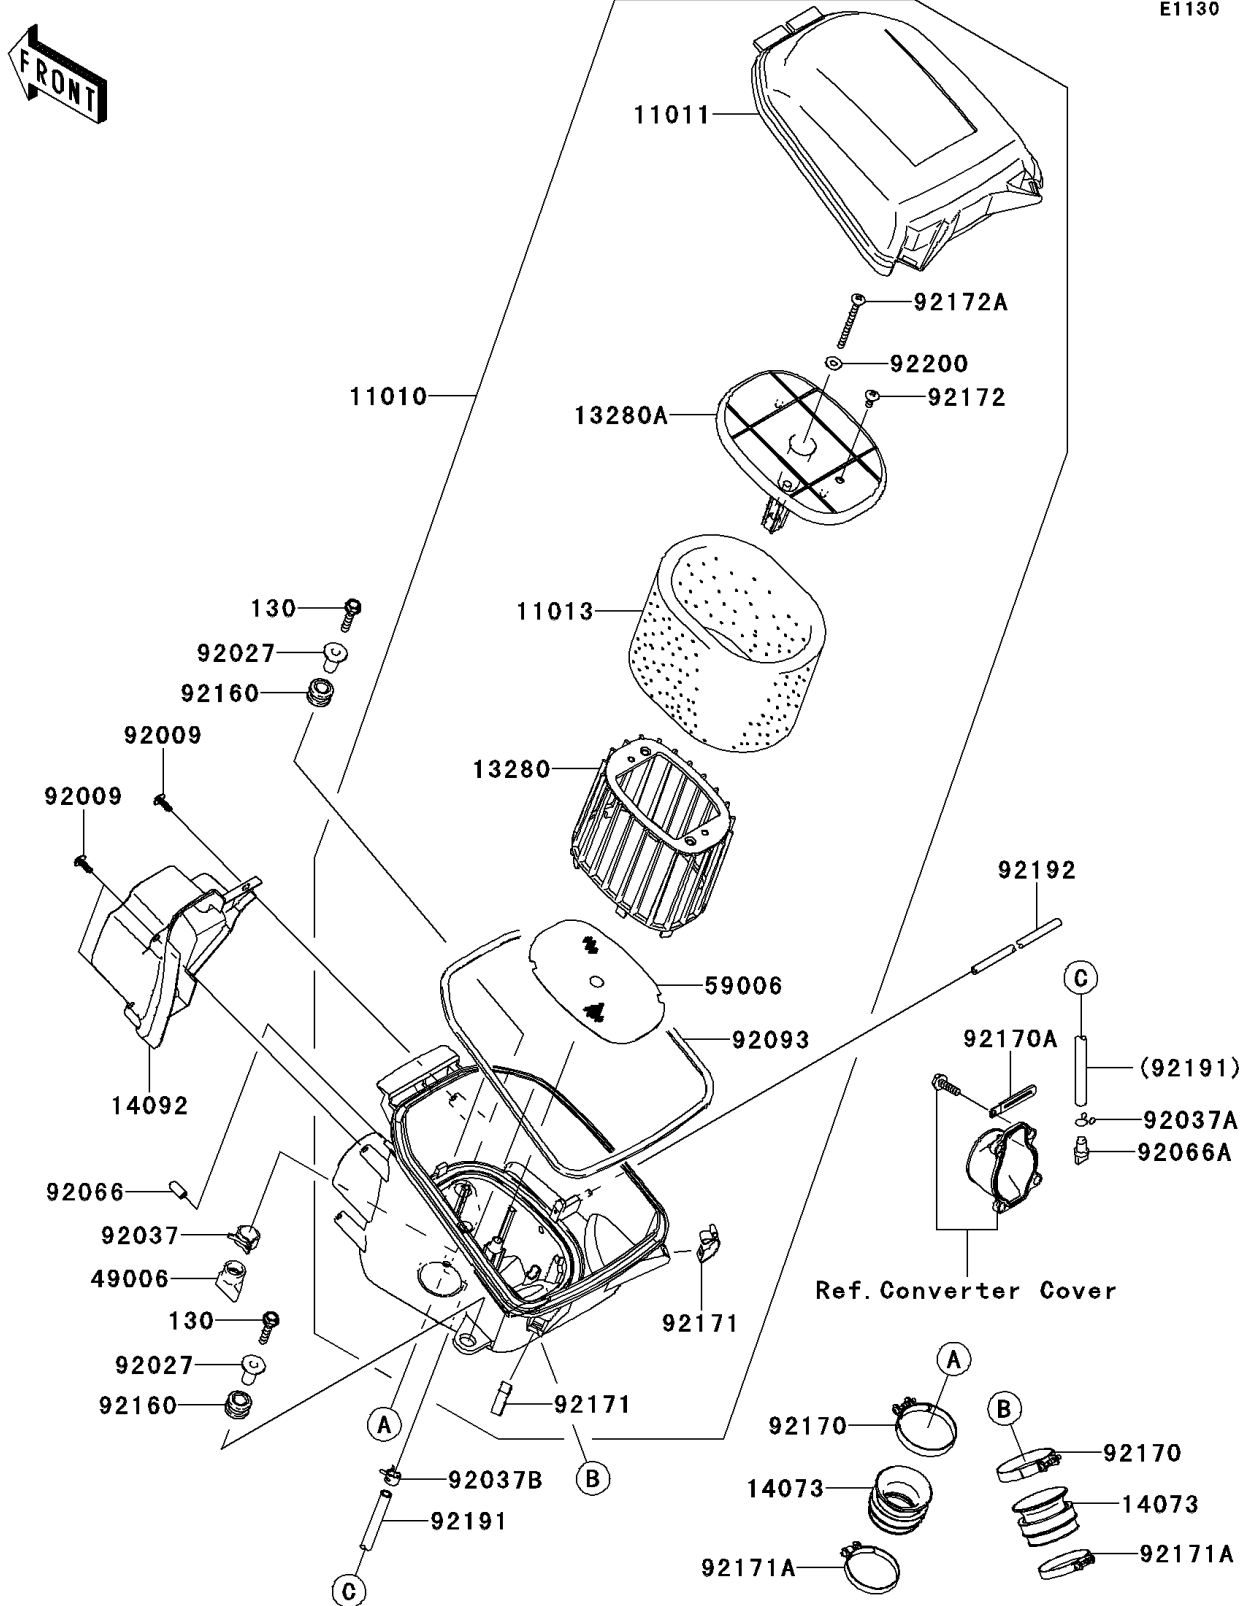

2013 BRUTE FORCE® 750 4x4i EPS PARTS DIAGRAM

Air Cleaner

E1130

2013 BRUTE FORCE® 750 4x4i EPS PARTS LIST

Air Cleaner

ITEM NAME	PART NUMBER	QUANTITY
BOLT-FLANGED,6X30 (Ref # 130)	130BA0630	2
FILTER-ASSY-AIR (Ref # 11010)	11010-0152	1
CASE-AIR FILTER,UPP (Ref # 11011)	11011-0017	1
ELEMENT-AIR FILTER (Ref # 11013)	11013-0021	1
HOLDER (Ref # 13280)	13280-0232	1
HOLDER (Ref # 13280A)	13280-0233	1
DUCT (Ref # 14073)	14073-0160	2
COVER,INTAKE DUCT (Ref # 14092)	14092-0768	1
BOOT (Ref # 49006)	49006-1292	1
ARRESTER-FLAME (Ref # 59006)	59006-0015	1
SCREW,TAPPING (Ref # 92009)	92009-1113	3
COLLAR,L=21 (Ref # 92027)	92027-195	2
CLAMP,HOSE CLIP (Ref # 92037)	92037-1460	1
CLAMP,TUBE (Ref # 92037A)	92037-147	1
CLAMP,TUBE (Ref # 92037B)	92037-1505	1
PLUG (Ref # 92066)	92066-0095	1
PLUG,DRAIN (Ref # 92066A)	92066-1211	1
SEAL (Ref # 92093)	92093-0083	1
DAMPER (Ref # 92160)	92160-1594	2
CLAMP (Ref # 92170)	92170-1448	2
CLAMP (Ref # 92170A)	92170-1514	1
CLAMP (Ref # 92171)	92171-0225	2
CLAMP (Ref # 92171A)	92171-0722	2
SCREW (Ref # 92172)	92172-0297	1
SCREW (Ref # 92172A)	92172-0300	1
TUBE,7X11X470 (Ref # 92191)	92191-1531	1
TUBE (Ref # 92192)	92192-0449	1
WASHER (Ref # 92200)	92200-0364	1