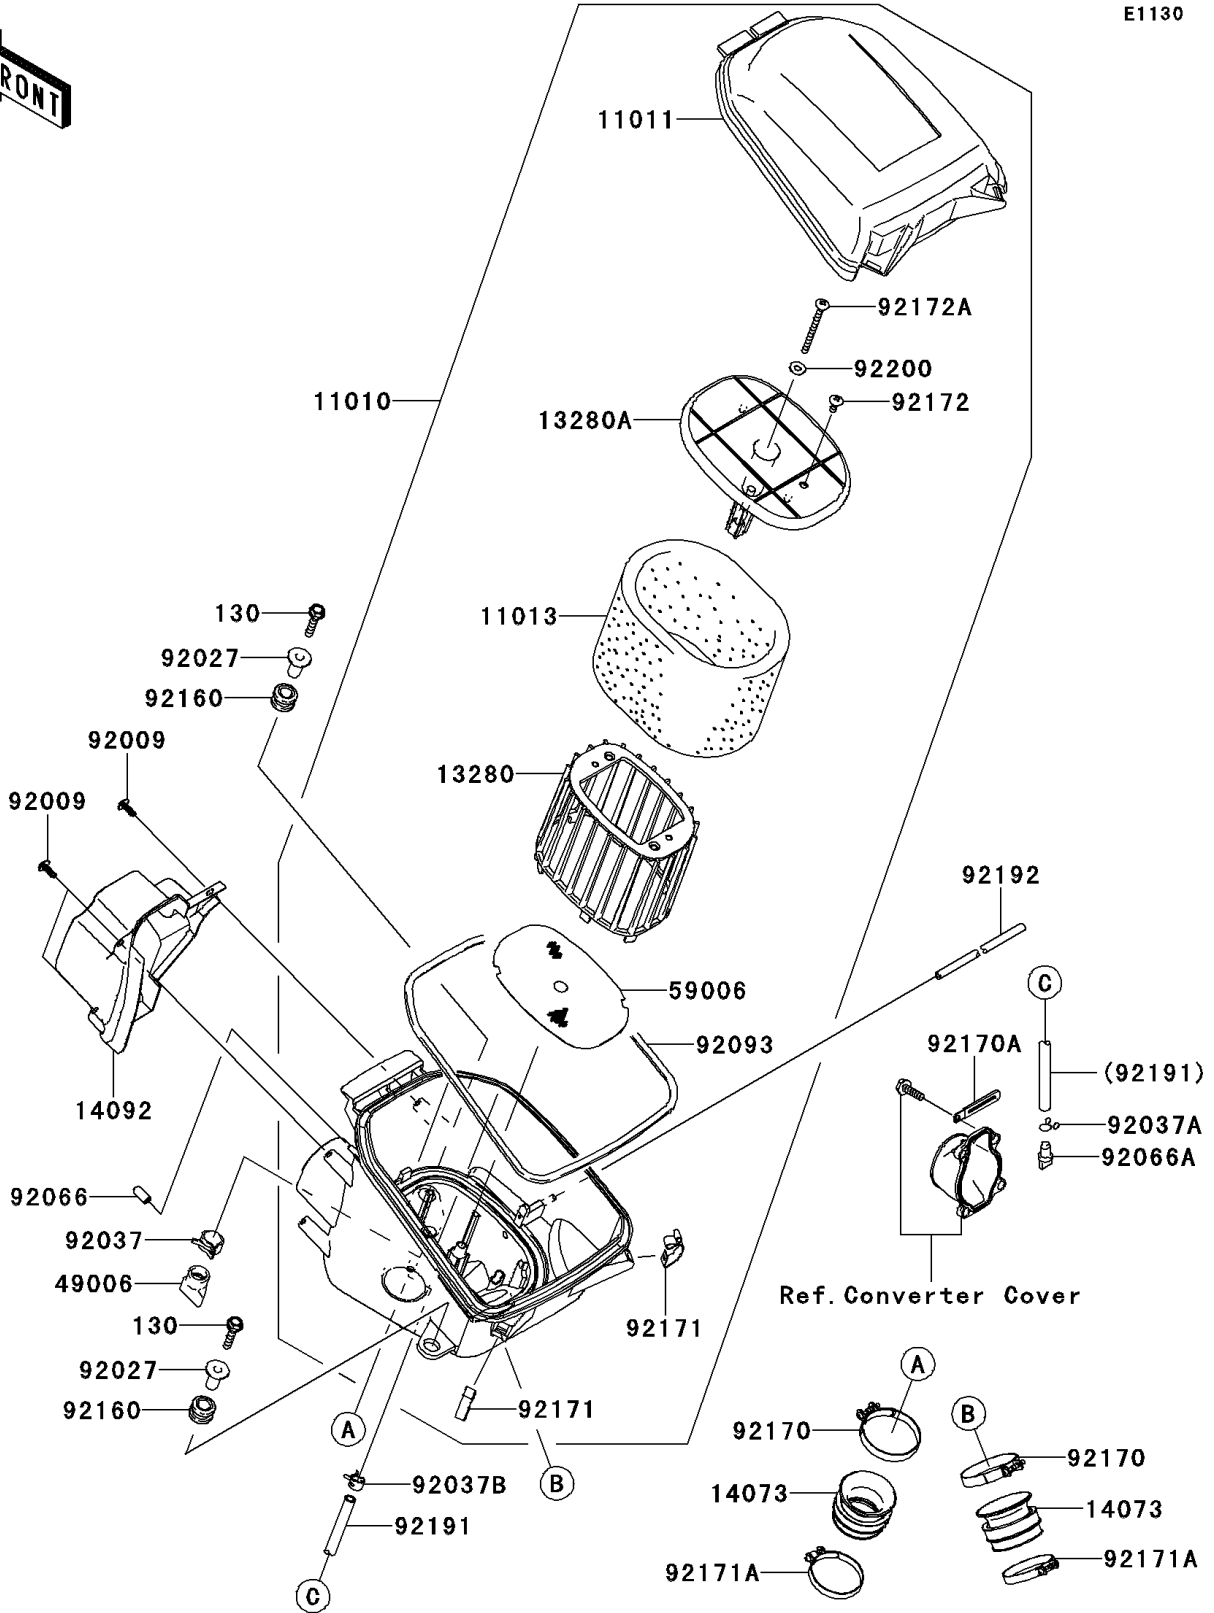

2013 BRUTE FORCE® 750 4x4i EPS PARTS DIAGRAM

Air Cleaner

E1130

2013 BRUTE FORCE® 750 4x4i EPS PARTS LIST

Air Cleaner

ITEM NAME	PART NUMBER	QUANTITY
BOLT-FLANGED,6X30 (Ref # 130)	130BA0630	2
FILTER-ASSY-AIR (Ref # 11010)	11010-0152	1
CASE-AIR FILTER,UPP (Ref # 11011)	11011-0017	1
ELEMENT-AIR FILTER (Ref # 11013)	11013-0021	1
HOLDER (Ref # 13280)	13280-0232	1
HOLDER (Ref # 13280A)	13280-0233	1
DUCT (Ref # 14073)	14073-0160	2
COVER,INTAKE DUCT (Ref # 14092)	14092-0768	1
BOOT (Ref # 49006)	49006-1292	1
ARRESTER-FLAME (Ref # 59006)	59006-0015	1
SCREW,TAPPING (Ref # 92009)	92009-1113	3
COLLAR,L=21 (Ref # 92027)	92027-195	2
CLAMP,HOSE CLIP (Ref # 92037)	92037-1460	1
CLAMP,TUBE (Ref # 92037A)	92037-147	1
CLAMP,TUBE (Ref # 92037B)	92037-1505	1
PLUG (Ref # 92066)	92066-0095	1
PLUG,DRAIN (Ref # 92066A)	92066-1211	1
SEAL (Ref # 92093)	92093-0083	1
DAMPER (Ref # 92160)	92160-1594	2
CLAMP (Ref # 92170)	92170-1448	2
CLAMP (Ref # 92170A)	92170-1514	1
CLAMP (Ref # 92171)	92171-0225	2
CLAMP (Ref # 92171A)	92171-0722	2
SCREW (Ref # 92172)	92172-0297	1
SCREW (Ref # 92172A)	92172-0300	1
TUBE,7X11X470 (Ref # 92191)	92191-1531	1
TUBE (Ref # 92192)	92192-0449	1
WASHER (Ref # 92200)	92200-0364	1