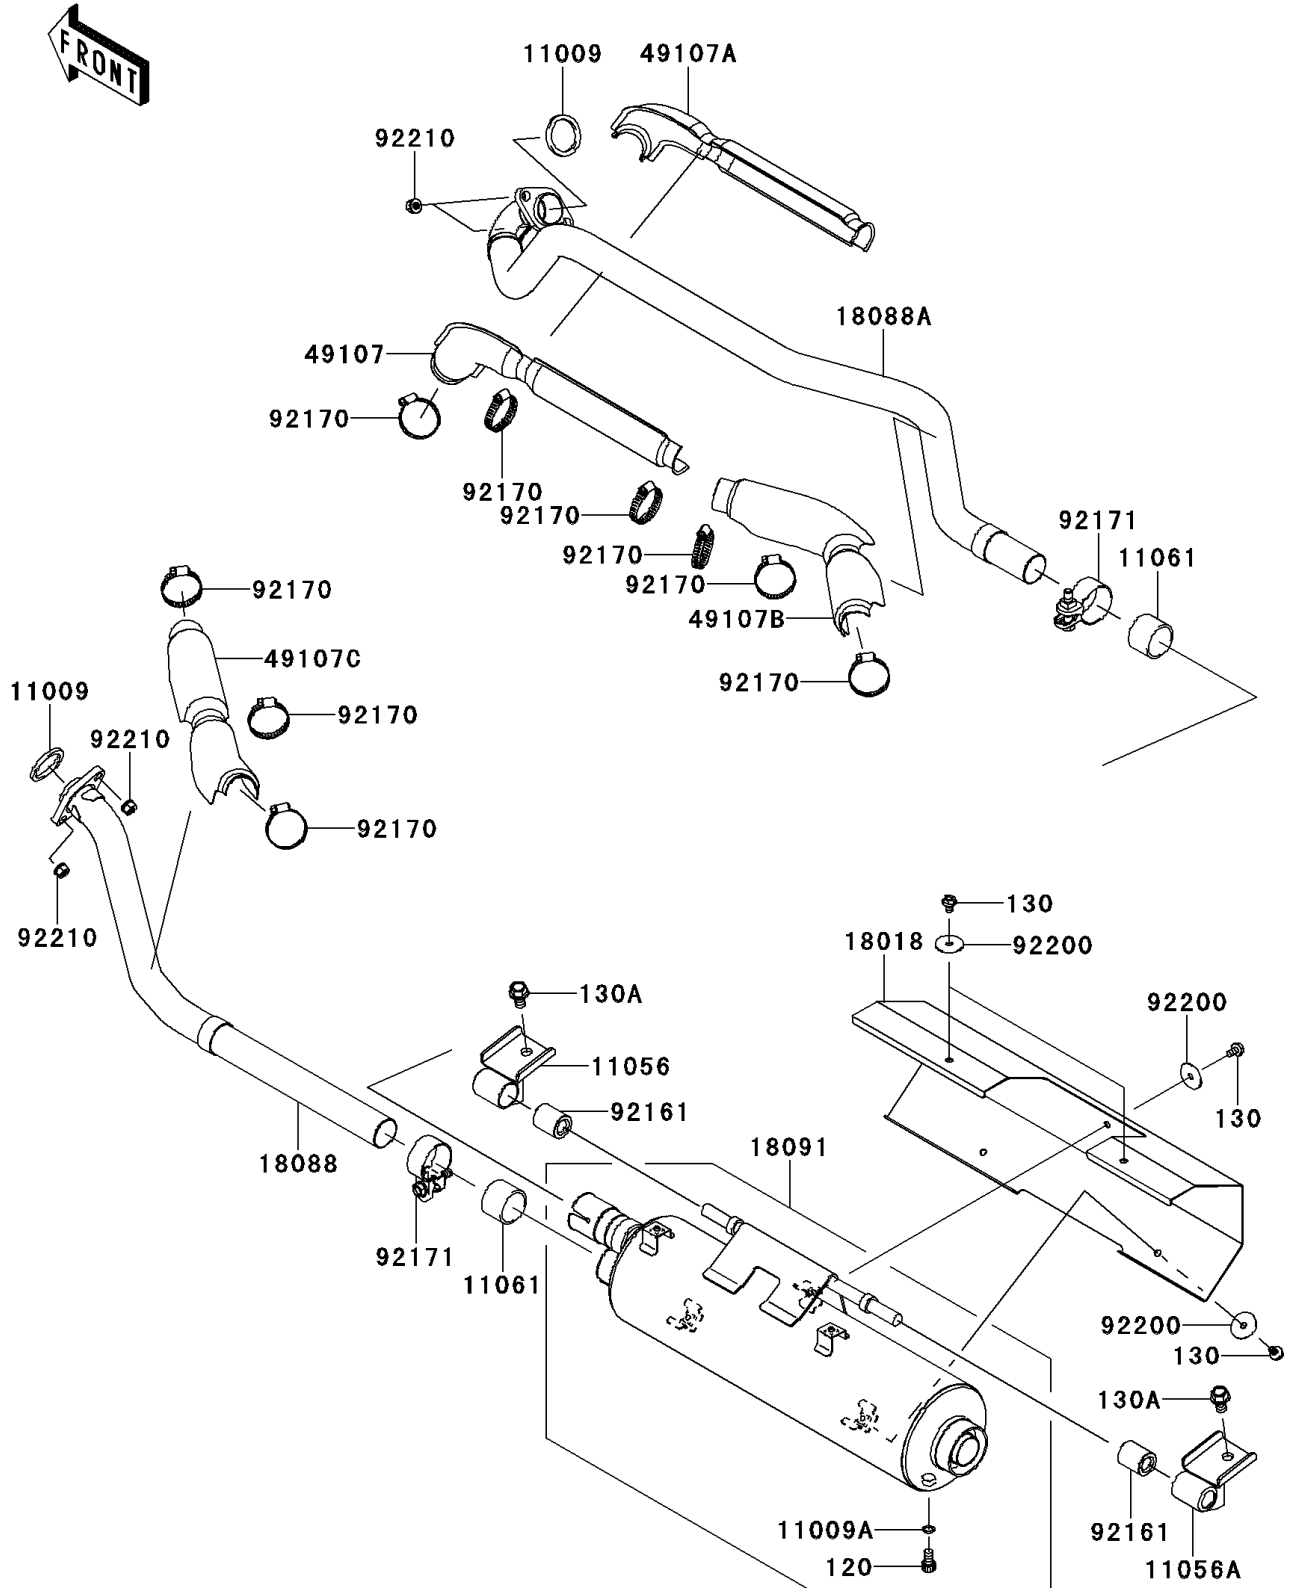

# 2013 BRUTE FORCE® 750 4x4i EPS PARTS DIAGRAM

Muffler(s)

E1140

## 2013 BRUTE FORCE® 750 4x4i EPS PARTS LIST

### Muffler(s)

ITEM NAME	PART NUMBER	QUANTITY
BOLT-SOCKET,8X14 (Ref # 120)	120CB0814	1
BOLT-FLANGED,6X10 (Ref # 130)	130BD0610	5
BOLT-FLANGED,10X16 (Ref # 130A)	130CA1016	2
GASKET,EXHAUST HOLDER (Ref # 11009)	11009-1894	2
GASKET (Ref # 11009A)	11009-3028	1
BRACKET,MUFFLER,FR (Ref # 11056)	11056-0532	1
BRACKET,MUFFLER,RR (Ref # 11056A)	11056-0533	1
GASKET,MUFFLER CONNECTING (Ref # 11061)	11061-0360	2
PLATE-HEAT GUARD (Ref # 18018)	18018-0553	1
PIPE-EXHAUST,RR (Ref # 18088)	18088-0713	1
PIPE-EXHAUST,FR (Ref # 18088A)	18088-0728	1
BODY-COMP-MUFFLER (Ref # 18091)	18091-0841	1
COVER-EXHAUST PIPE,FR-F,LH (Ref # 49107)	49107-0715	1
COVER-EXHAUST PIPE,FR-F,RH (Ref # 49107A)	49107-0716	1
COVER-EXHAUST PIPE,FR-R (Ref # 49107B)	49107-0717	1
COVER-EXHAUST PIPE,RR (Ref # 49107C)	49107-0718	1
DAMPER (Ref # 92161)	92161-0961	2
CLAMP (Ref # 92170)	92170-1036	9
CLAMP (Ref # 92171)	92171-1330	2
WASHER,6.5X12X2 (Ref # 92200)	92200-0511	5
NUT,8MM (Ref # 92210)	92210-1242	4