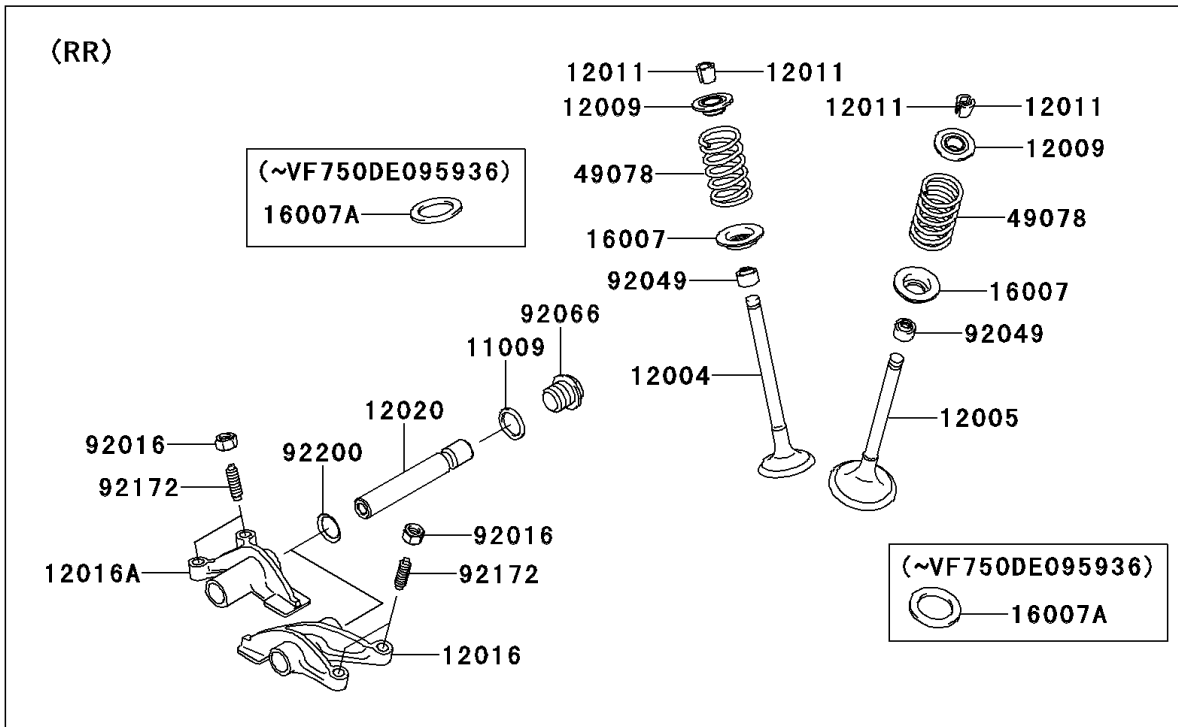

2013 BRUTE FORCE® 750 4x4i EPS PARTS DIAGRAM

Valve(s)

E1210

2013 BRUTE FORCE® 750 4x4i EPS PARTS LIST

Valve(s)

ITEM NAME	PART NUMBER	QUANTITY
GASKET,14X18X1.5 (Ref # 11009)	11009-1430	4
VALVE-INTAKE (Ref # 12004)	12004-0717	4
VALVE-EXHAUST (Ref # 12005)	12005-0047	4
RETAINER-VALVE SPRING (Ref # 12009)	12009-1056	8
COLLET (Ref # 12011)	12011-1051	16
ARM-ROCKER,EXHAUST (Ref # 12016)	12016-1128	2
ARM-ROCKER,INTAKE (Ref # 12016A)	12016-1129	2
SHAFT-ROCKER (Ref # 12020)	12020-0004	4
SEAT-SPRING (Ref # 16007)	16007-0703	8
SEAT-SPRING,17.5X23.8X0.5 (Ref # 16007A)	16007-1178	8
SPRING-ENGINE VALVE (Ref # 49078)	49078-0014	8
NUT,6MM (Ref # 92016)	92016-061	8
SEAL-OIL,VSB58.558 (Ref # 92049)	92049-1218	8
PLUG,DRAIN (Ref # 92066)	92066-2196	4
SCREW,6MM (Ref # 92172)	92172-0737	8
WASHER,13X17X0.3 (Ref # 92200)	92200-0808	4