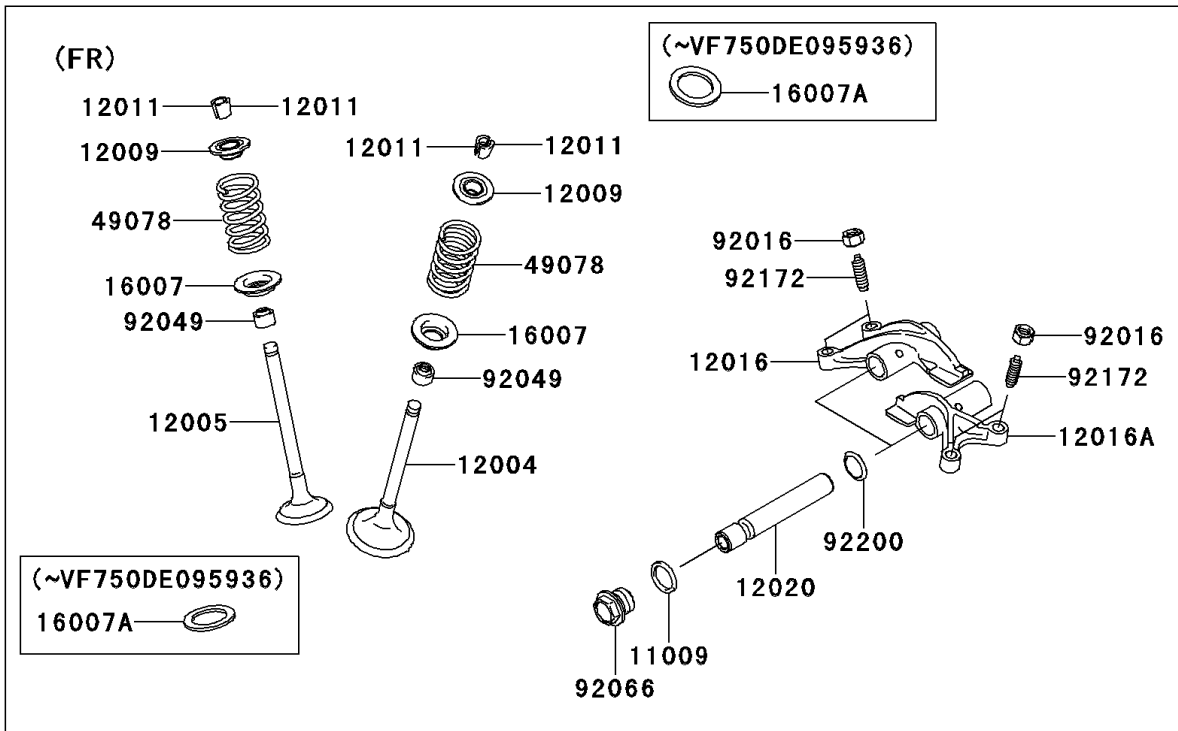

2013 BRUTE FORCE® 750 4x4i EPS PARTS DIAGRAM

Valve(s)

E1210

2013 BRUTE FORCE® 750 4x4i EPS PARTS LIST

Valve(s)

ITEM NAME	PART NUMBER	QUANTITY
GASKET,14X18X1.5 (Ref # 11009)	11009-1430	4
VALVE-INTAKE (Ref # 12004)	12004-0717	4
VALVE-EXHAUST (Ref # 12005)	12005-0047	4
RETAINER-VALVE SPRING (Ref # 12009)	12009-1056	8
COLLET (Ref # 12011)	12011-1051	16
ARM-ROCKER,EXHAUST (Ref # 12016)	12016-1128	2
ARM-ROCKER,INTAKE (Ref # 12016A)	12016-1129	2
SHAFT-ROCKER (Ref # 12020)	12020-0004	4
SEAT-SPRING (Ref # 16007)	16007-0703	8
SEAT-SPRING,17.5X23.8X0.5 (Ref # 16007A)	16007-1178	8
SPRING-ENGINE VALVE (Ref # 49078)	49078-0014	8
NUT,6MM (Ref # 92016)	92016-061	8
SEAL-OIL,VSB58.558 (Ref # 92049)	92049-1218	8
PLUG,DRAIN (Ref # 92066)	92066-2196	4
SCREW,6MM (Ref # 92172)	92172-0737	8
WASHER,13X17X0.3 (Ref # 92200)	92200-0808	4