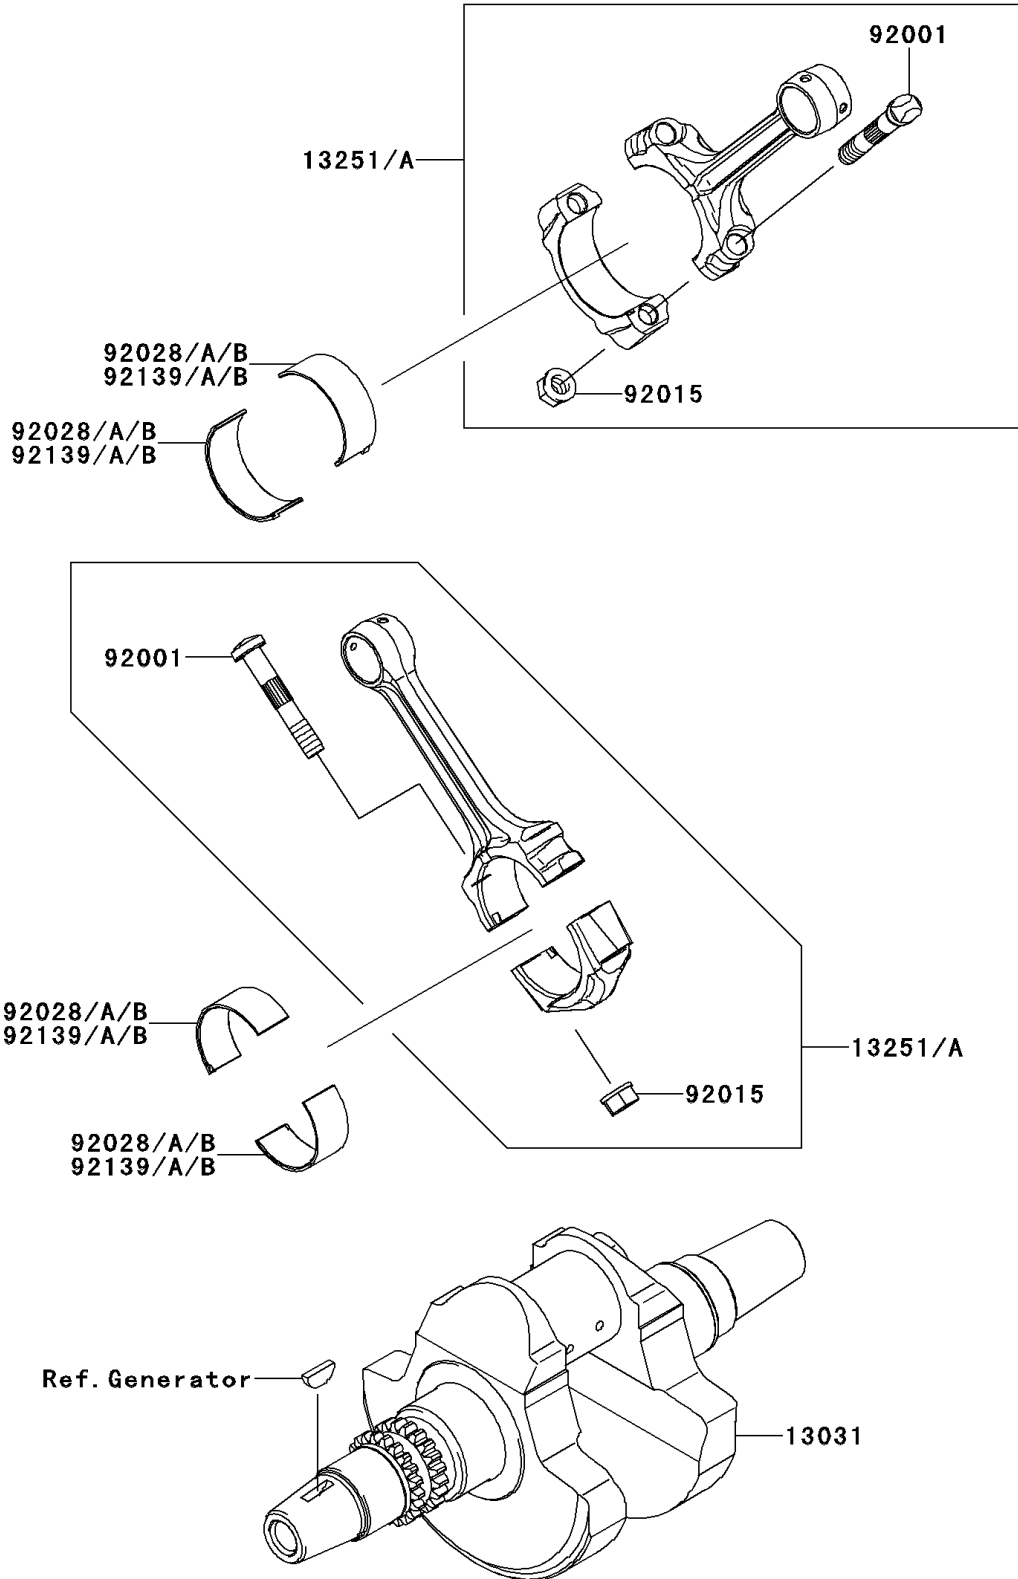

# 2013 BRUTE FORCE® 750 4x4i EPS PARTS DIAGRAM

Crankshaft

E1321

## 2013 BRUTE FORCE® 750 4x4i EPS PARTS LIST

### Crankshaft

ITEM NAME	PART NUMBER	QUANTITY
CRANKSHAFT-COMP (Ref # 13031)	13031-0718	1
ROD-ASSY-CONNECTING (Ref # 13251)	13251-0709	2
BOLT,CONNECTING ROD (Ref # 92001)	92001-1980	4
NUT,FLANGED,8MM (Ref # 92015)	92015-1311	4
BUSHING,CONNECTING ROD,GREEN (Ref # 92139)	92139-0764	AR
BUSHING,CONNECTING ROD,YELLOW (Ref # 92139A)	92139-0765	4
BUSHING,CONNECTING ROD,BROWN (Ref # 92139B)	92139-0766	AR