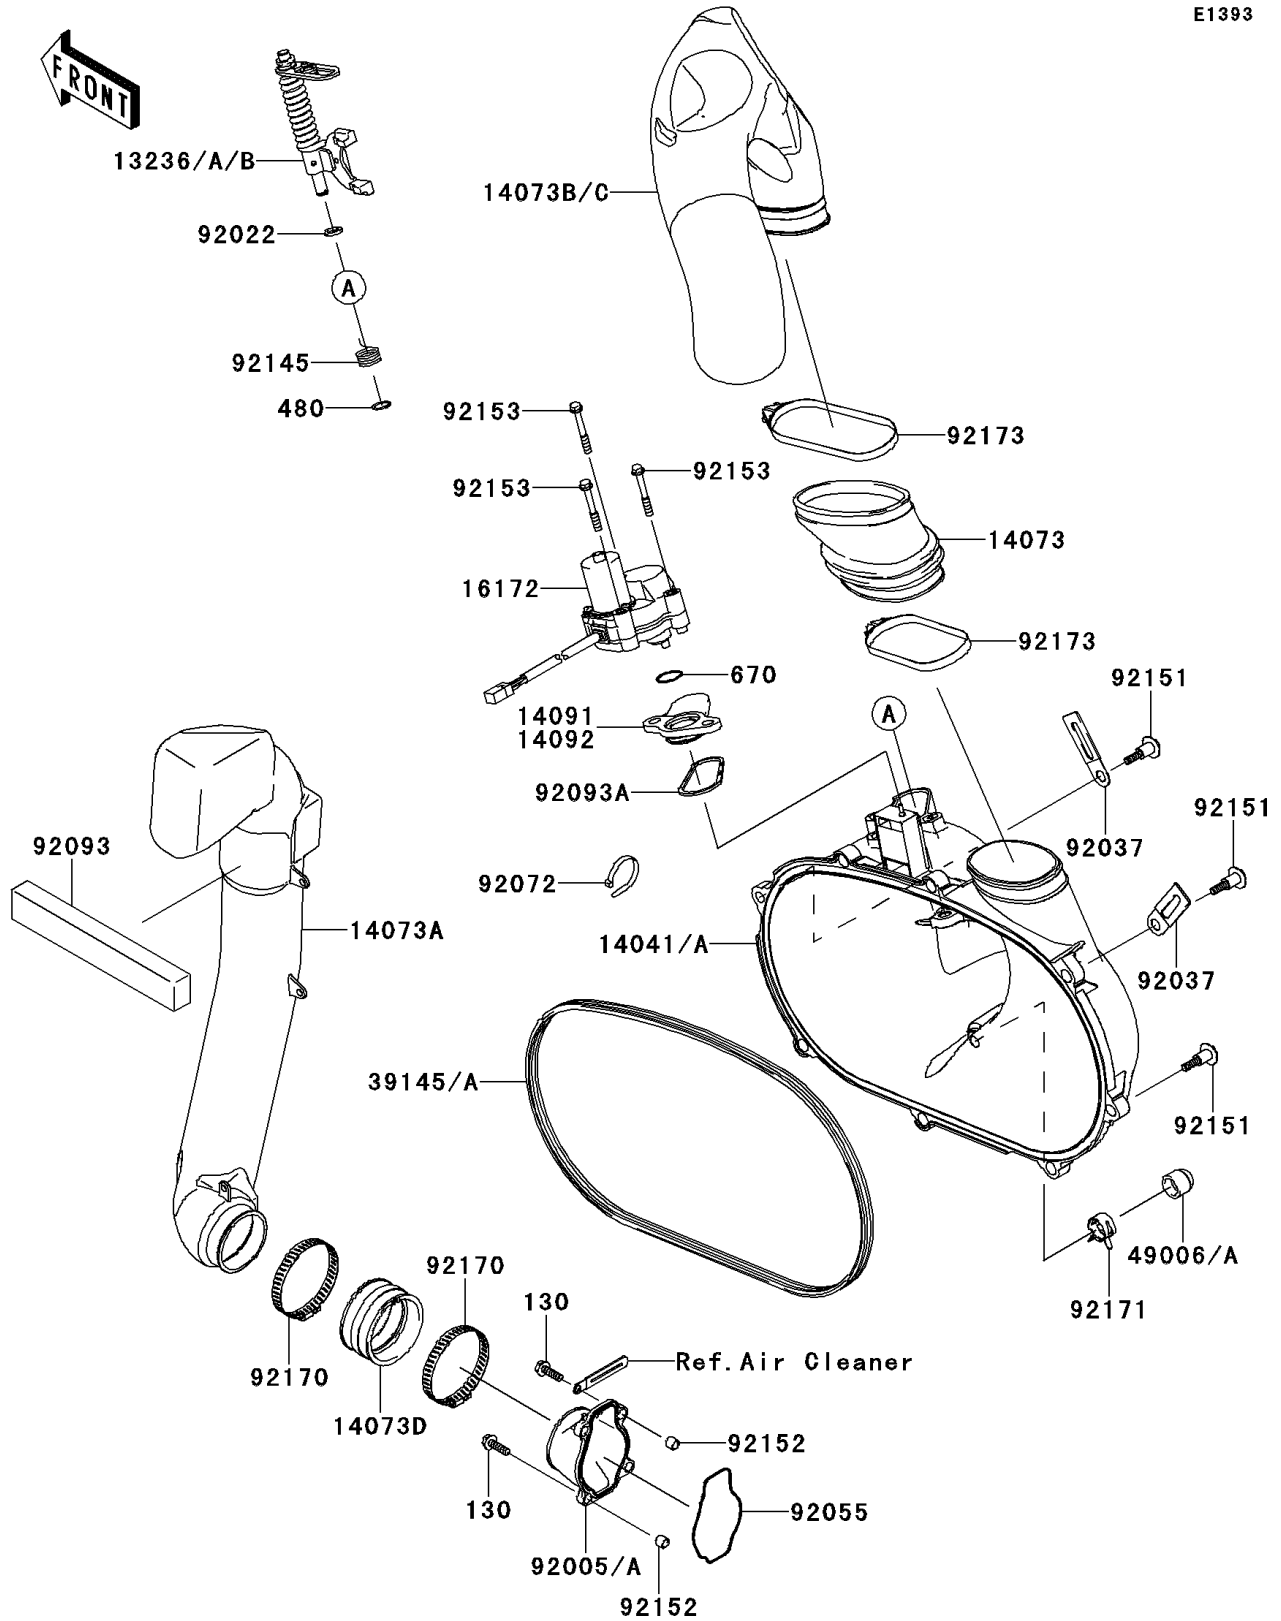

# 2013 BRUTE FORCE® 750 4x4i EPS PARTS DIAGRAM

Converter Cover

E1393

## 2013 BRUTE FORCE® 750 4x4i EPS PARTS LIST

### Converter Cover

ITEM NAME	PART NUMBER	QUANTITY
BOLT-FLANGED,6X20 (Ref # 130)	130CD0620	4
CIRCLIP-TYPE-C,10MM (Ref # 480)	480J1000	1
O RING (Ref # 670)	670D3022	1
LEVER-COMP,YELLOW (Ref # 13236)	13236-0046	AR
LEVER-COMP,GREEN (Ref # 13236A)	13236-0047	AR
LEVER-COMP,PAINT LESS (Ref # 13236B)	13236-0048	1
COVER-COMP (Ref # 14041)	14041-0556	1
DUCT,EXHAUST JOINT (Ref # 14073)	14073-0028	1
DUCT,INTAKE (Ref # 14073A)	14073-0298	1
DUCT,EXHAUST (Ref # 14073C)	14073-0734	1
DUCT,JOINT (Ref # 14073D)	14073-1775	1
COVER (Ref # 14092)	14092-0780	1
ACTUATOR (Ref # 16172)	16172-0018	1
TRIM-SEAL (Ref # 39145)	39145-0702	1
BOOT,DRAIN (Ref # 49006)	49006-0560	1
FITTING (Ref # 92005)	92005-0718	1
WASHER,10.2X16X1 (Ref # 92022)	92022-1829	1
CLAMP (Ref # 92037)	92037-1780	2
RING-O (Ref # 92055)	92055-1630	1
BAND,L=188 (Ref # 92072)	92072-1239	1
SEAL (Ref # 92093)	92093-0572	1
SEAL (Ref # 92093A)	92093-1548	1
SPRING (Ref # 92145)	92145-1567	1
BOLT,FLANGED,6X30 (Ref # 92151)	92151-1686	8
COLLAR (Ref # 92152)	92152-1332	4
BOLT,6X47 (Ref # 92153)	92153-0678	3
CLAMP (Ref # 92170)	92170-1764	2
CLAMP (Ref # 92171)	92171-0329	1
CLAMP (Ref # 92173)	92173-0260	2