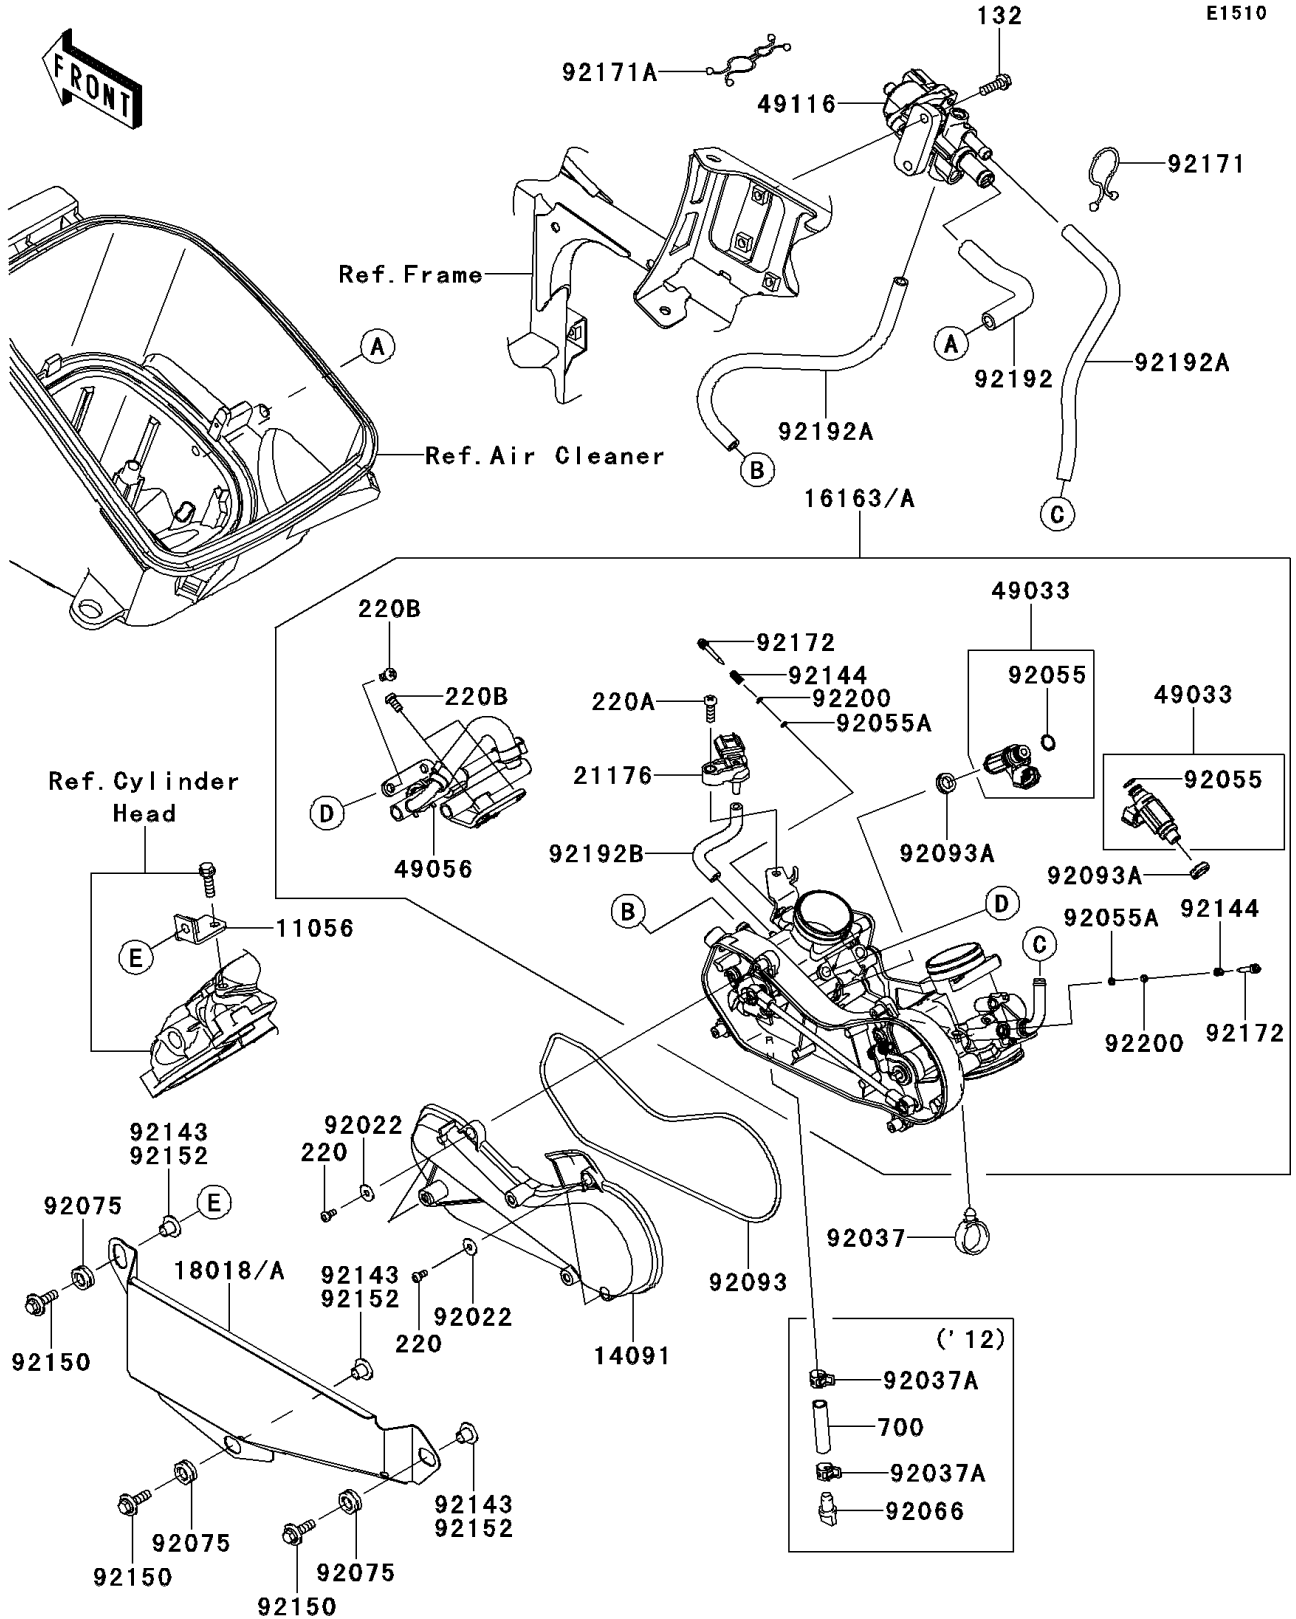

2013 BRUTE FORCE® 750 4x4i EPS PARTS DIAGRAM

Throttle

2013 BRUTE FORCE® 750 4x4i EPS PARTS LIST

Throttle

ITEM NAME	PART NUMBER	QUANTITY
BOLT-FLANGED-SMALL,6X18 (Ref # 132)	132BD0618	2
SCREW-PAN-CROS,4X8 (Ref # 220)	220AA0408	4
SCREW-PAN-CROS,5X16 (Ref # 220A)	220AA0516	1
SCREW-PAN-CROS,6X12 (Ref # 220B)	220D0612	4
BRACKET (Ref # 11056)	11056-1026	1
COVER,THROTTLE LINK (Ref # 14091)	14091-1731	1
THROTTLE-ASSY (Ref # 16163A)	16163-0786	1
PLATE-HEAT GUARD (Ref # 18018A)	18018-0033	1
SENSOR,PRESSURE (Ref # 21176)	21176-0111	1
NOZZLE-INJECTION (Ref # 49033)	49033-1060	2
PIPE-INJECTION (Ref # 49056)	49056-0034	1
VALVE-ASSY (Ref # 49116)	49116-0021	1
WASHER,5.2X13X1 (Ref # 92022)	92022-1380	4
CLAMP,HOSE (Ref # 92037)	92037-1827	1
RING-O,INJECTION NOZZLE (Ref # 92055)	92055-1622	2
RING-O,AIR SCREW (Ref # 92055A)	92055-1658	2
DAMPER (Ref # 92075)	92075-1947	3
SEAL (Ref # 92093)	92093-0082	1
SEAL (Ref # 92093A)	92093-0127	2
SPRING,THROTTLE STOP SCREW (Ref # 92144)	92144-1674	2
BOLT,FLANGED,6X20 (Ref # 92150)	92150-1339	3
COLLAR,6.3X8.3X9.2 (Ref # 92152)	92152-0237	3
CLAMP (Ref # 92171)	92171-1185	1
CLAMP (Ref # 92171A)	92171-1438	1
SCREW (Ref # 92172)	92172-0156	2
TUBE (Ref # 92192)	92192-0437	1
TUBE (Ref # 92192A)	92192-0439	2
TUBE (Ref # 92192B)	92192-0914	1
WASHER,PILOT AIR SCREW (Ref # 92200)	92200-1564	2