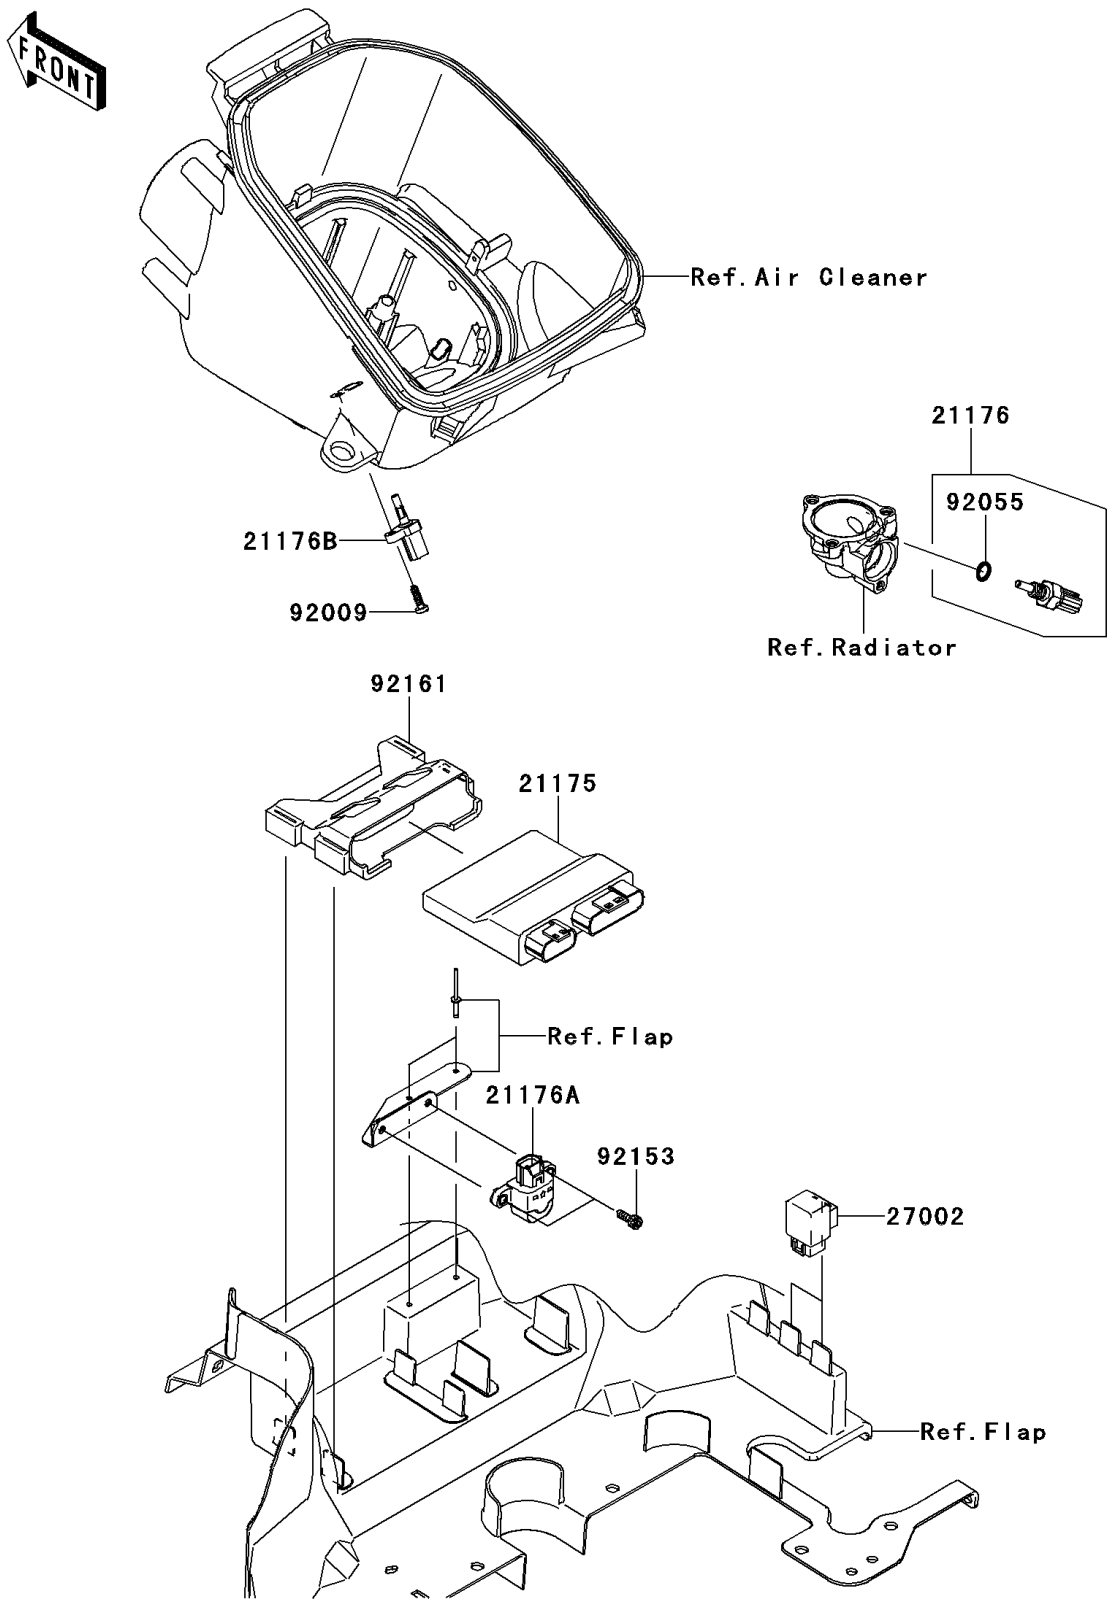

# 2013 BRUTE FORCE® 750 4x4i EPS PARTS DIAGRAM

Fuel Injection

E1530

### Fuel Injection

ITEM NAME	PART NUMBER	QUANTITY
CONTROL UNIT-ELECTRONIC (Ref # 21175)	21175-0338	1
SENSOR,WATER TEMP (Ref # 21176)	21176-0009	1
SENSOR,VEHICLE-DOWN (Ref # 21176A)	21176-0026	1
SENSOR,AIR TEMPERATURE (Ref # 21176B)	21176-0048	1
RELAY-ASSY (Ref # 27002)	27002-1062	2
SCREW,TAPPING,5X16 (Ref # 92009)	92009-1984	1
RING-O,9.5X1.9 (Ref # 92055)	92055-0016	1
BOLT,SOCKET,5X14 (Ref # 92153)	92153-1286	2
DAMPER (Ref # 92161)	92161-0465	1