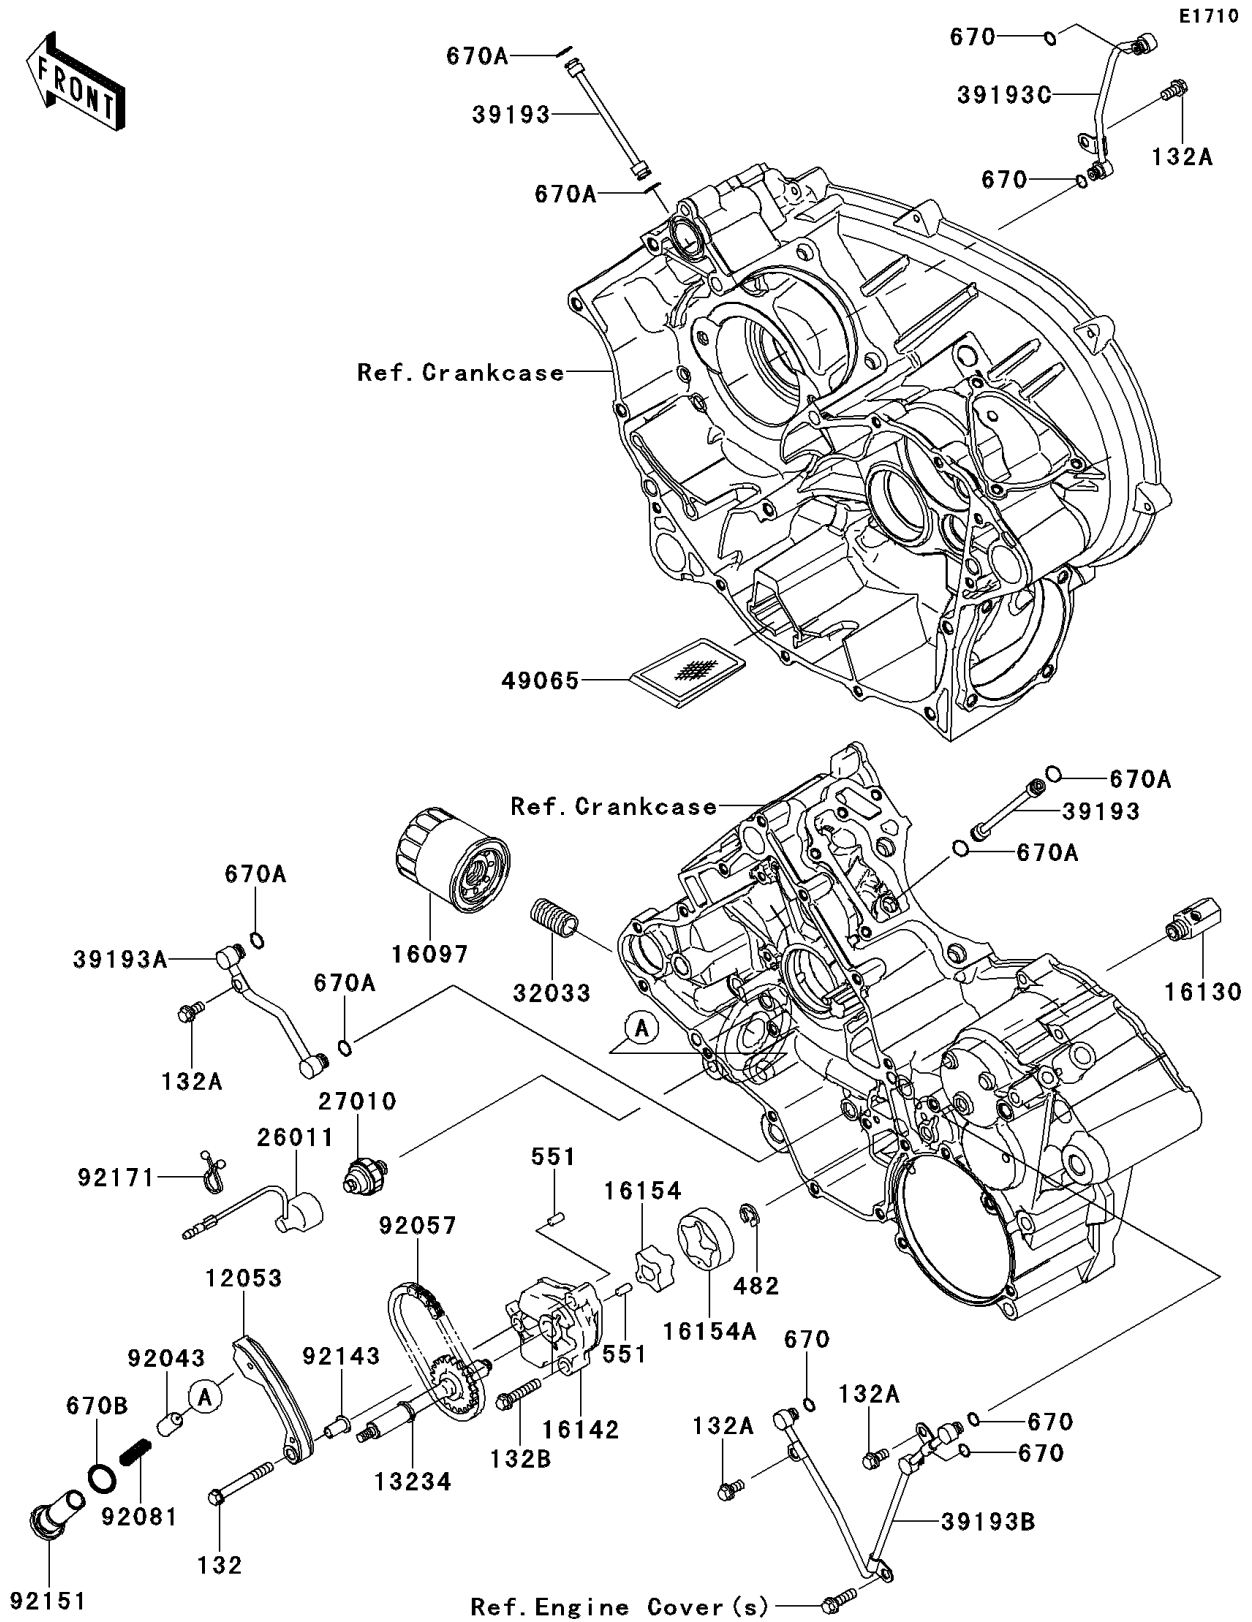

2013 BRUTE FORCE® 750 4x4i EPS PARTS DIAGRAM

Oil Pump/Oil Filter

2013 BRUTE FORCE® 750 4x4i EPS PARTS LIST

Oil Pump/Oil Filter

ITEM NAME	PART NUMBER	QUANTITY
BOLT-FLANGED-SMALL,6X50 (Ref # 132)	132BB0650	1
BOLT-FLANGED-SMALL,6X12 (Ref # 132A)	132BD0612	4
BOLT-FLANGED-SMALL,6X30 (Ref # 132B)	132BD0630	2
CIRCLIP-TYPE-E,6MM (Ref # 482)	482J6000	1
PIN-DOWEL,4X8 (Ref # 551)	551A0408	2
O RING (Ref # 670)	670D1505	5
O RING,7MM (Ref # 670A)	670D1507	6
O RING,16MM (Ref # 670B)	670D2016	1
GUIDE-CHAIN,SLACK (Ref # 12053)	12053-1440	1
SHAFT-COMP,OIL PUMP (Ref # 13234)	13234-1112	1
FILTER-ASSY-OIL (Ref # 16097)	16097-0003	1
VALVE-ASSY-RELIEF (Ref # 16130)	16130-1058	1
COVER-PUMP (Ref # 16142)	16142-1162	1
ROTOR-PUMP,INNER (Ref # 16154)	16154-2059	1
ROTOR-PUMP,OUTER (Ref # 16154A)	16154-2060	1
WIRE-LEAD (Ref # 26011)	26011-1755	1
SWITCH,OIL PRESSURE (Ref # 27010)	27010-1313	1
PIPE,OIL FILTER (Ref # 32033)	32033-1535	1
PIPE-OIL,CRANKCASE-HEAD (Ref # 39193)	39193-0015	2
PIPE-OIL,CRANKSHAFT (Ref # 39193A)	39193-1052	1
PIPE-OIL,CRANKCASE,LH (Ref # 39193B)	39193-1053	1
PIPE-OIL,CRANKCASE,RH (Ref # 39193C)	39193-1054	1
FILTER-OIL (Ref # 49065)	49065-1086	1
PIN (Ref # 92043)	92043-076	1
CHAIN,DID SCR-0409 SV (Ref # 92057)	92057-0188	1
SPRING (Ref # 92081)	92081-112	1
COLLAR (Ref # 92143)	92143-1857	1
BOLT,16X41 (Ref # 92151)	92151-1781	1
CLAMP (Ref # 92171)	92171-1329	1