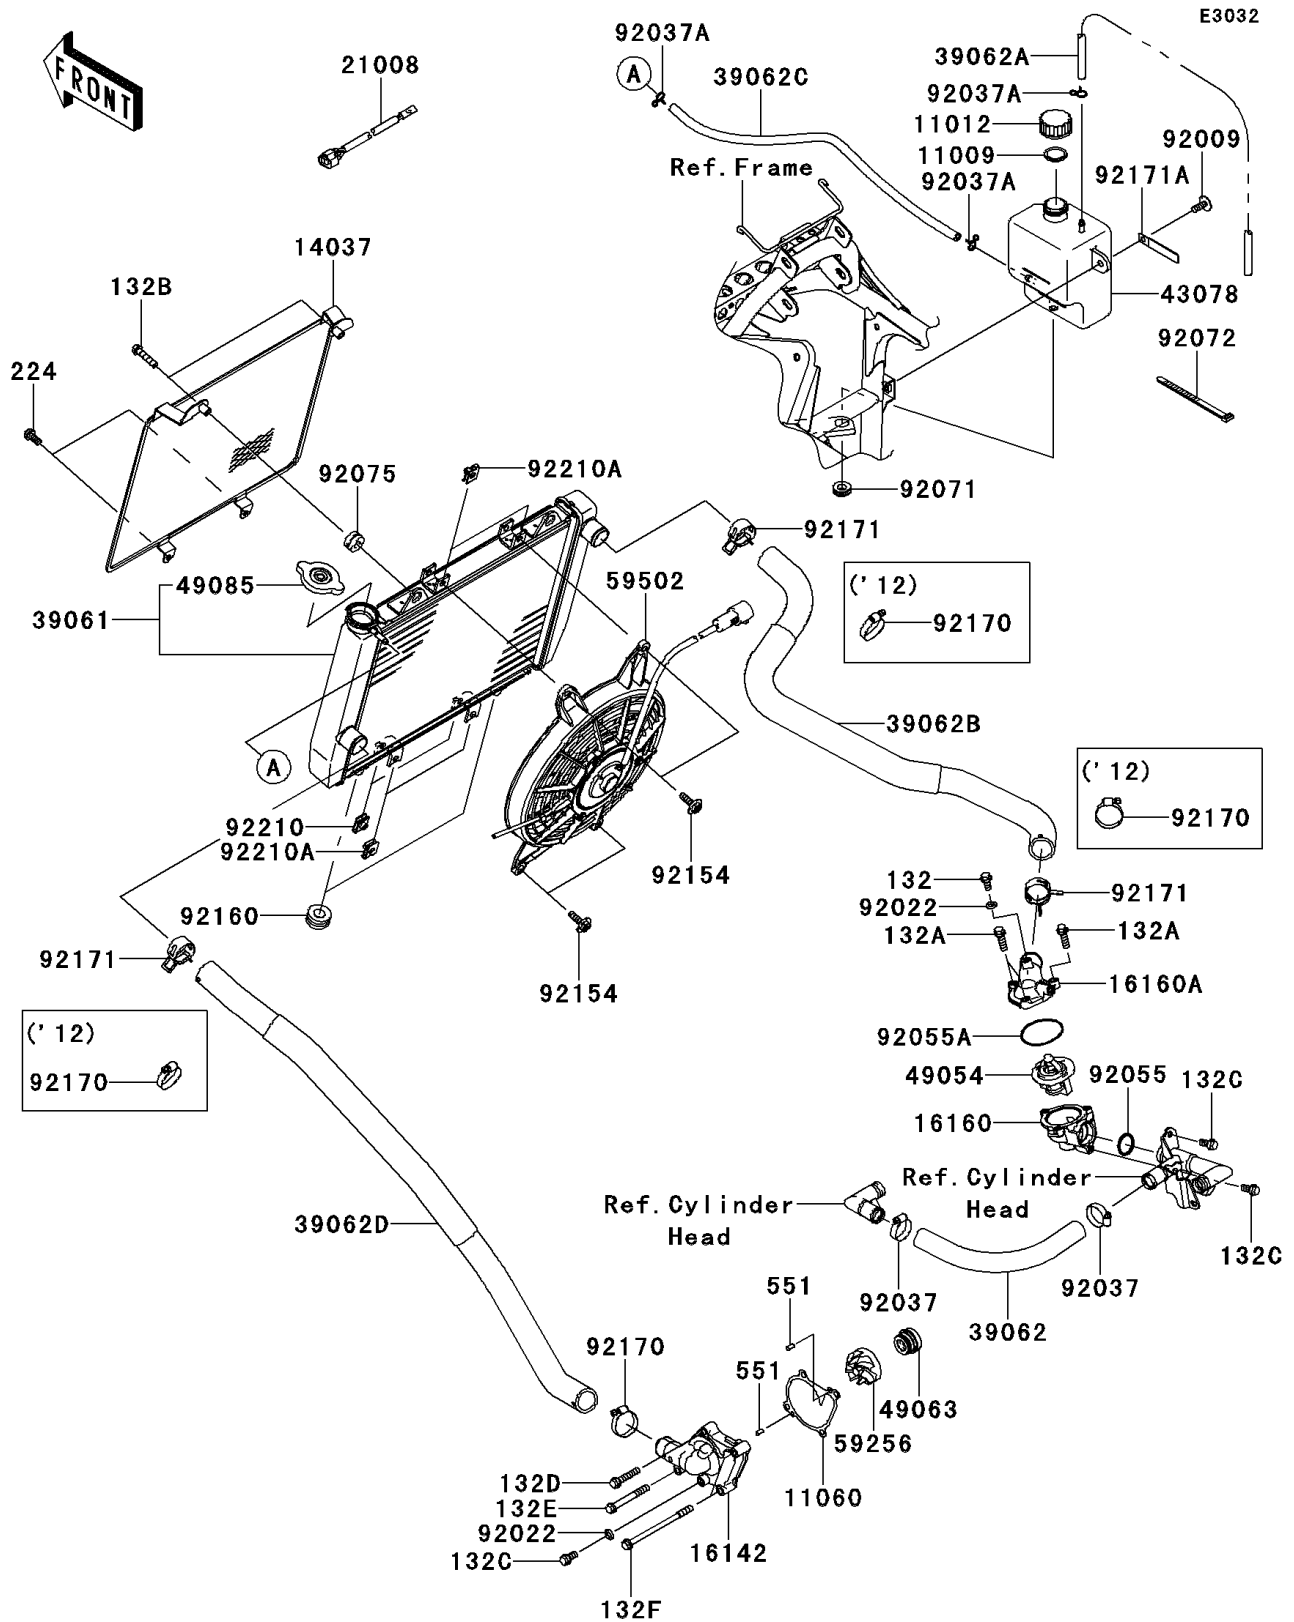

2013 BRUTE FORCE® 750 4x4i EPS PARTS DIAGRAM

Radiator

2013 BRUTE FORCE® 750 4x4i EPS PARTS LIST

Radiator

ITEM NAME	PART NUMBER	QUANTITY
BOLT-FLANGED-SMALL,6X12 (Ref # 132)	132BA0612	1
BOLT-FLANGED-SMALL,6X20 (Ref # 132A)	132BA0620	3
BOLT-FLANGED-SMALL,6X25 (Ref # 132B)	132BA0625	2
BOLT-FLANGED-SMALL,6X12 (Ref # 132C)	132BD0612	3
GASKET,RESERVOIR TANK CAP (Ref # 11009)	11009-1145	1
CAP (Ref # 11012)	11012-1084	1
GASKET,WATER PUMP (Ref # 11060)	11060-1964	1
SCREEN (Ref # 14037)	14037-0742	1
COVER-PUMP,WATER (Ref # 16142)	16142-0069	1
BODY,THERMOSTAT,LWR (Ref # 16160)	16160-0189	1
BODY,THERMOSTAT,UPP (Ref # 16160A)	16160-0225	1
BREAKER,FAN MOTOR (Ref # 21008)	21008-0555	1
RADIATOR-ASSY (Ref # 39061)	39061-0587	1
HOSE-COOLING,FR HEAD-THERMO (Ref # 39062)	39062-0316	1
HOSE-COOLING,5X9X800 (Ref # 39062A)	39062-0321	1
HOSE-COOLING,FR HEAD-THERMO (Ref # 39062B)	39062-0345	1
HOSE-COOLING,5X9X580 (Ref # 39062C)	39062-0586	1
HOSE-COOLING,THERMO-RADIATOR (Ref # 39062D)	39062-0587	1
RESERVOIR (Ref # 43078)	43078-0070	1
THERMOSTAT (Ref # 49054)	49054-1055	1
SEAL-MECHANICAL,WATER (Ref # 49063)	49063-1055	1
CAP-ASSY-PRESSURE (Ref # 49085)	49085-0005	1
IMPELLER (Ref # 59256)	59256-1069	1
FAN-ASSY (Ref # 59502)	59502-0554	1
SCREW,6X16 (Ref # 92009)	92009-1694	1
WASHER,6.2X11X1 (Ref # 92022)	92022-304	2
CLAMP,COOLING HOSE (Ref # 92037)	92037-1589	2
CLAMP (Ref # 92037A)	92037-1712	3
RING-O,22.1X2.4 (Ref # 92055)	92055-1081	1