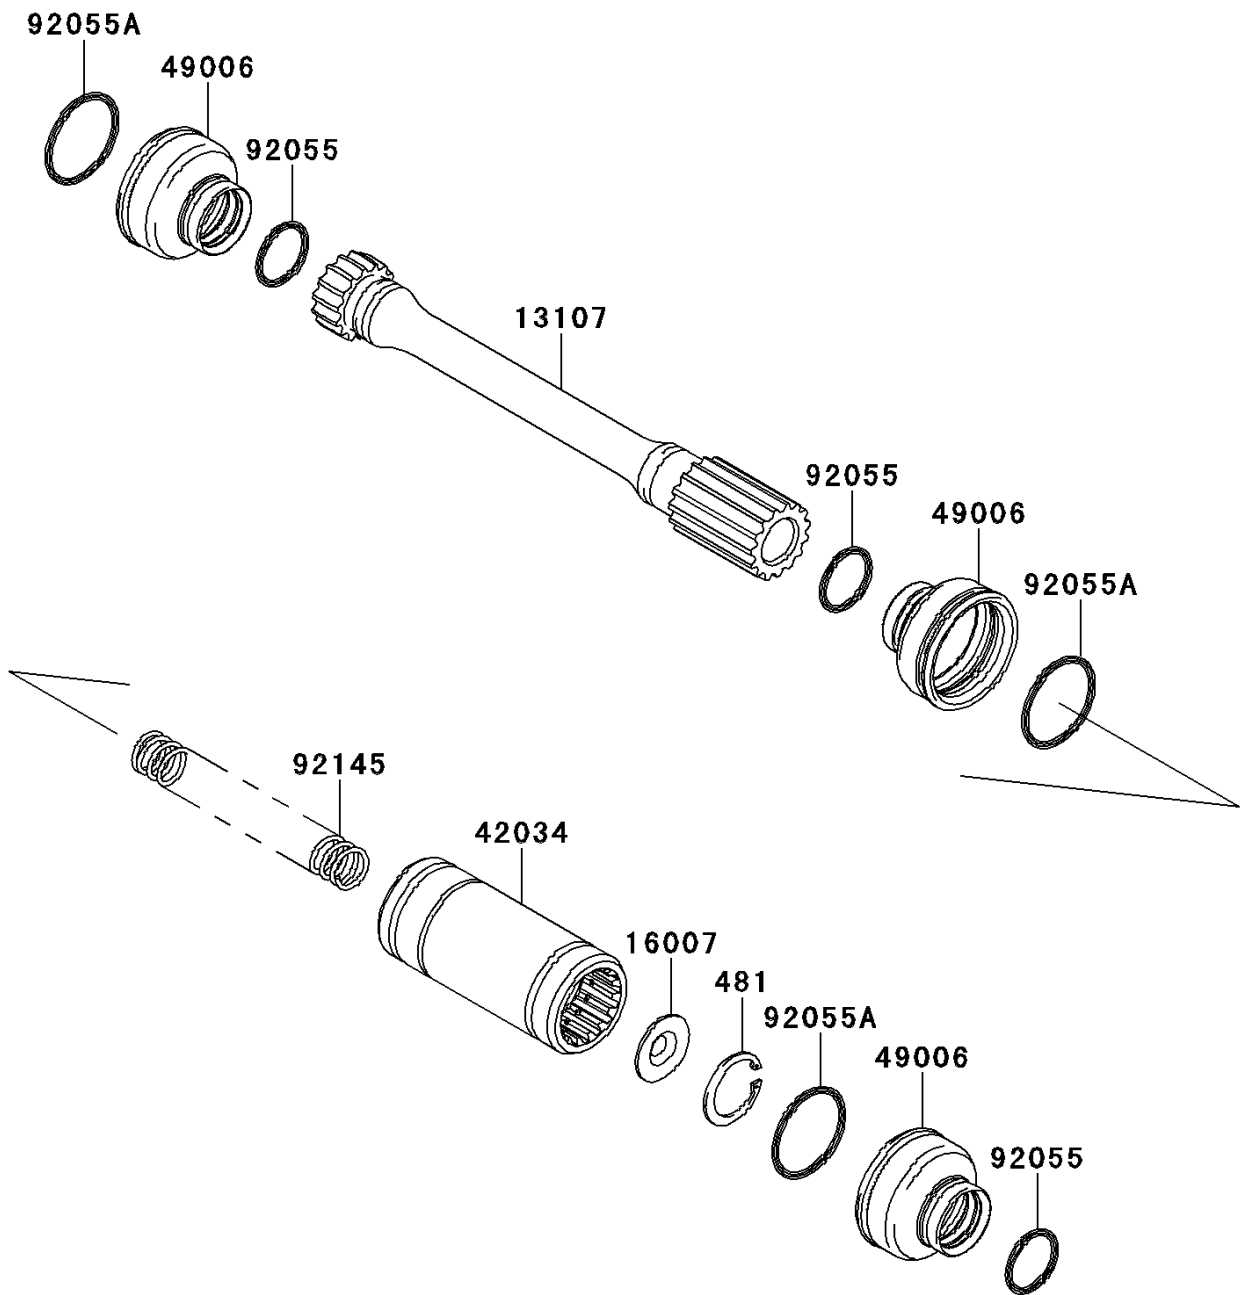

2013 BRUTE FORCE[®] 750 4x4i EPS PARTS DIAGRAM

Drive Shaft-Propeller

E3135

2013 BRUTE FORCE® 750 4x4i EPS PARTS LIST

Drive Shaft-Propeller

ITEM NAME	PART NUMBER	QUANTITY
CIRCLIP-TYPE-C,25MM (Ref # 481)	481J2500	1
SHAFT,FR PROPELLER SHAFT (Ref # 13107)	13107-1505	1
SEAT-SPRING,PROPELLER SHAFT (Ref # 16007)	16007-0042	1
COUPLING,PROPELLER (Ref # 42034)	42034-1193	1
BOOT (Ref # 49006)	49006-1362	3
RING-O,18X24X3 (Ref # 92055)	92055-1633	3
RING-O,30X35X2.5 (Ref # 92055A)	92055-1693	3
SPRING,PROPELLER SHAFT (Ref # 92145)	92145-1304	1