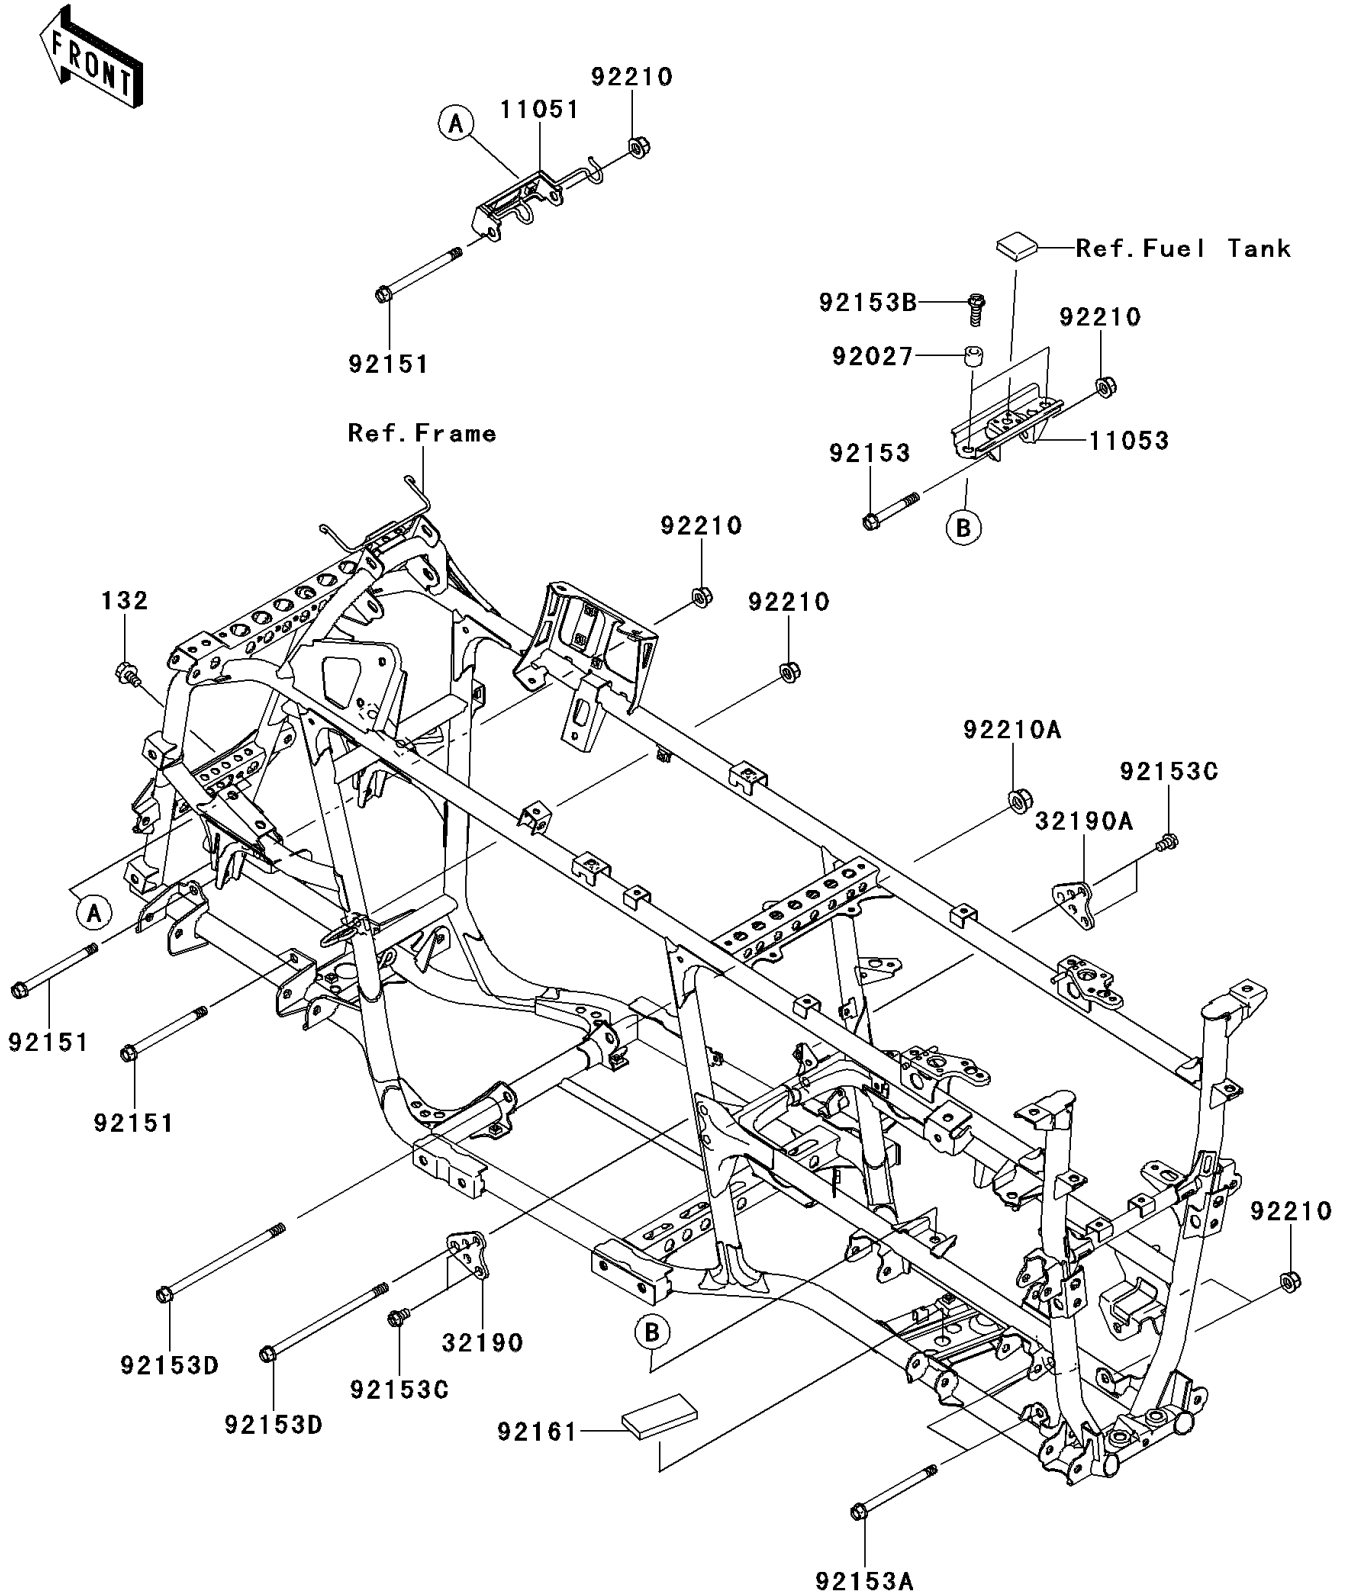

2013 BRUTE FORCE® 750 4x4i EPS PARTS DIAGRAM

Engine Mount

F2122

2013 BRUTE FORCE® 750 4x4i EPS PARTS LIST

Engine Mount

ITEM NAME	PART NUMBER	QUANTITY
-----------	-------------	----------