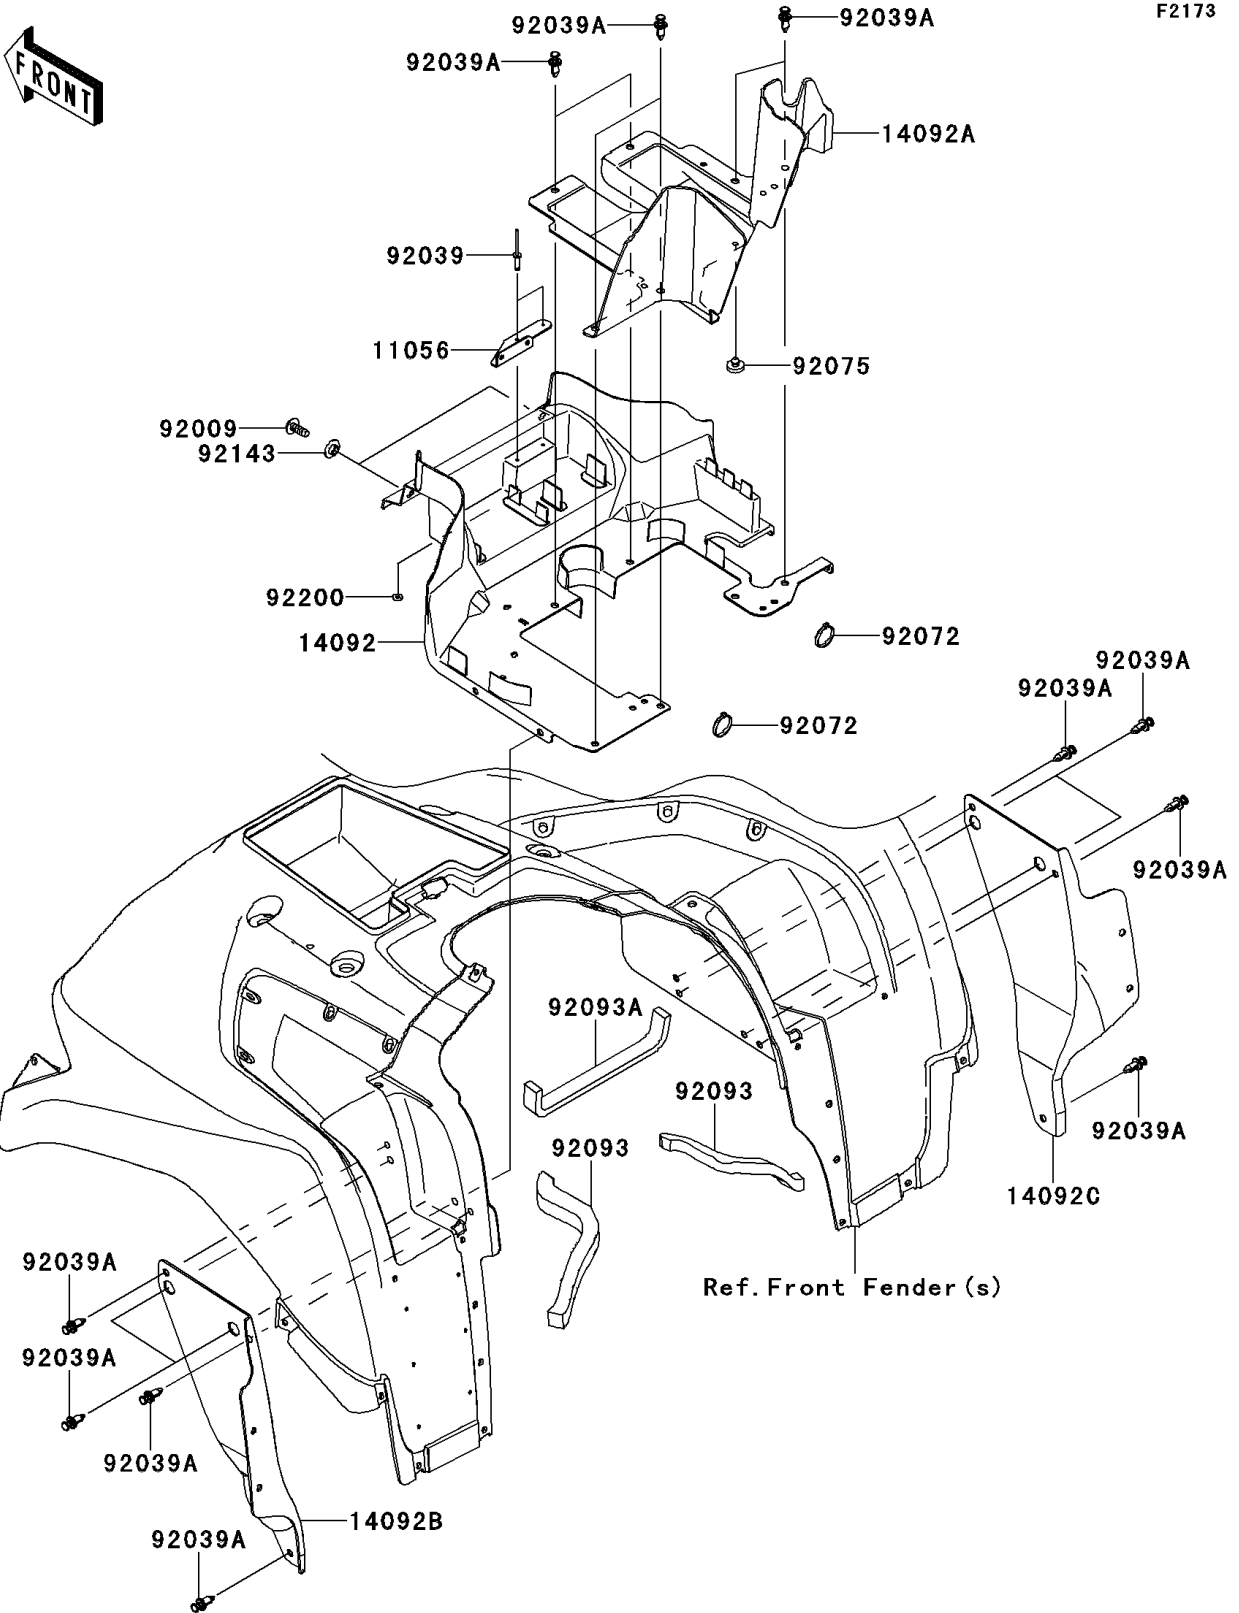

2013 BRUTE FORCE® 750 4x4i EPS PARTS DIAGRAM

Flap

2013 BRUTE FORCE® 750 4x4i EPS PARTS LIST

Flap

ITEM NAME	PART NUMBER	QUANTITY
BRACKET,V.D. SENSOR (Ref # 11056)	11056-0956	1
COVER, TOP INNER, FR (Ref # 14092)	14092-0181	1
COVER, TOP INNER, RR (Ref # 14092A)	14092-0182	1
COVER, SIDE INNER, LH (Ref # 14092B)	14092-0183	1
COVER, SIDE INNER, RH (Ref # 14092C)	14092-0184	1
SCREW, TAPPING, 6X16 (Ref # 92009)	92009-1166	2
RIVET (Ref # 92039)	92039-0031	2
RIVET (Ref # 92039A)	92039-1229	16
BAND, L=292.1 (Ref # 92072)	92072-3509	2
DAMPER, BOOST SENSOR (Ref # 92075)	92075-2113	1
SEAL, 20X270X30 (Ref # 92093)	92093-0570	2
SEAL, 20X300X20 (Ref # 92093A)	92093-0571	1
COLLAR (Ref # 92143)	92143-1087	2
WASHER, 3.5X8X1 (Ref # 92200)	92200-1251	2