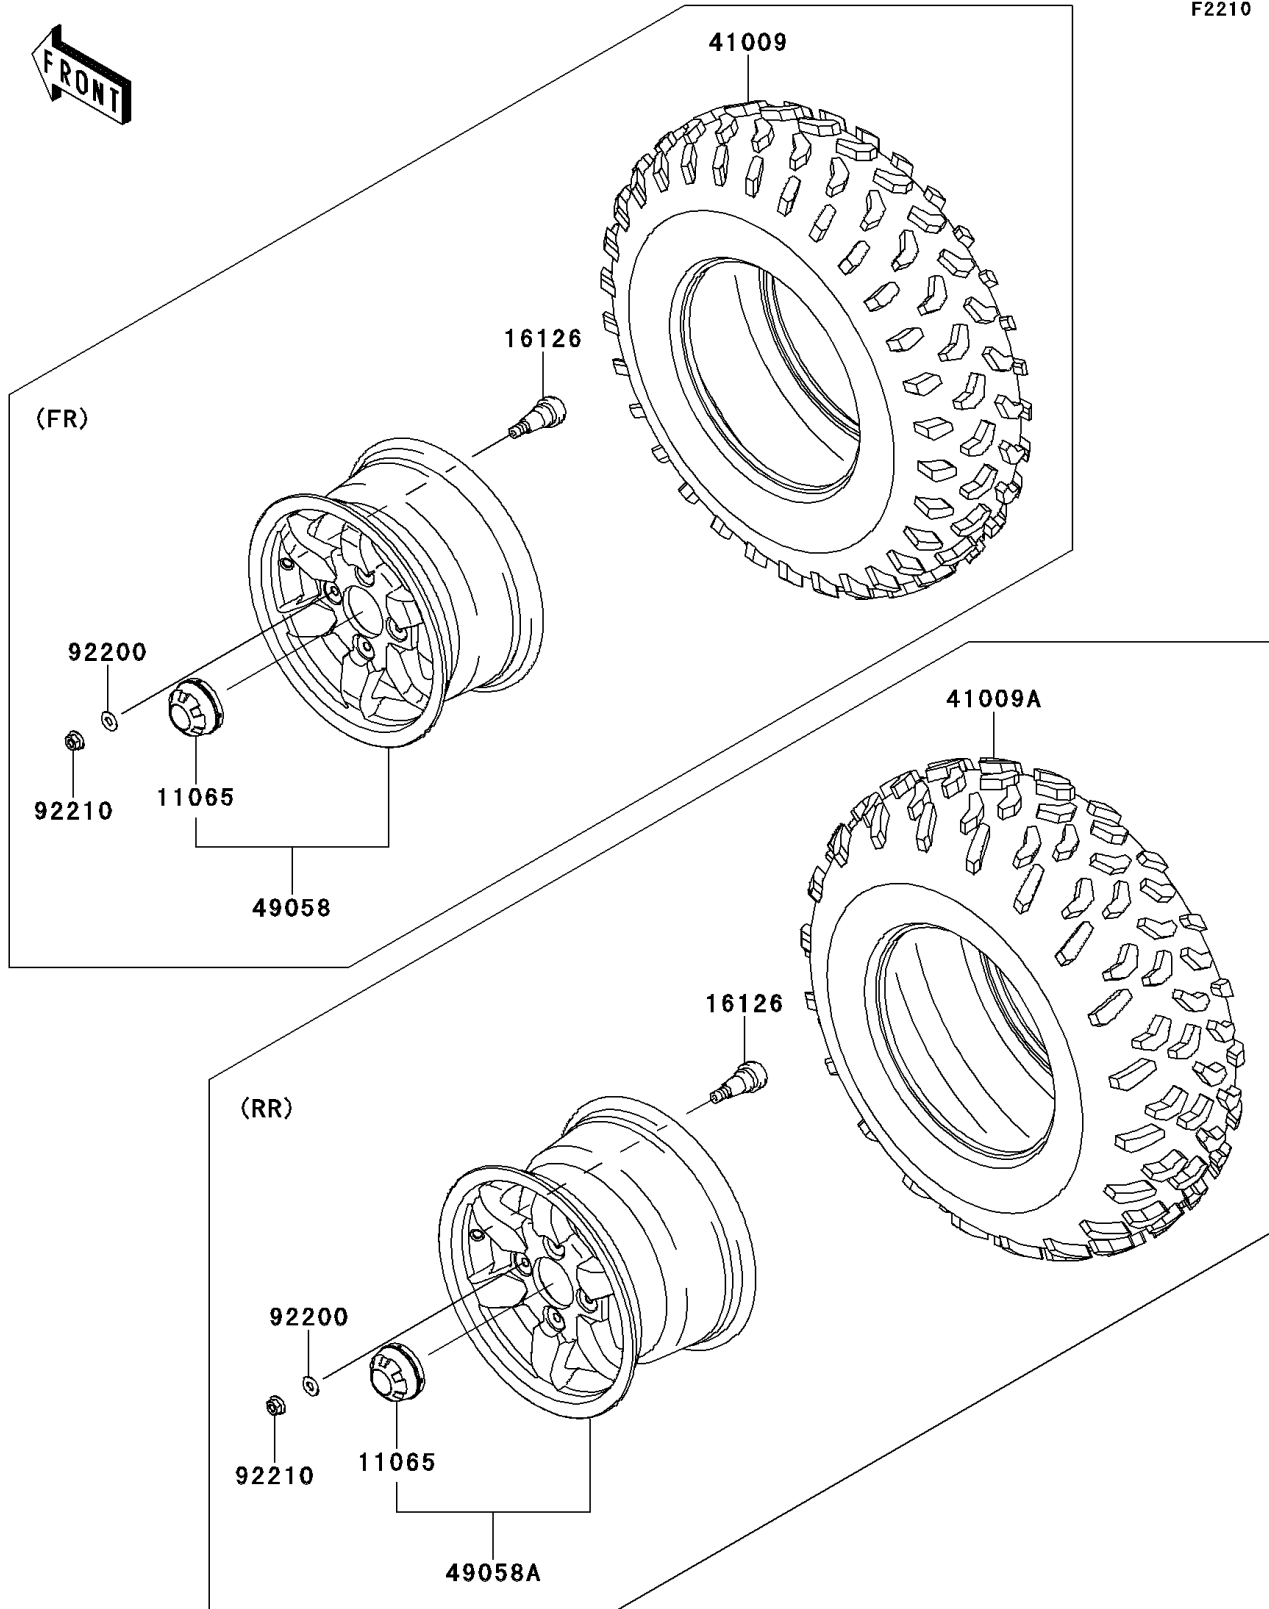

2013 BRUTE FORCE® 750 4x4i EPS PARTS DIAGRAM

Wheels/Tires

F2210

2013 BRUTE FORCE® 750 4x4i EPS PARTS LIST

Wheels/Tires

ITEM NAME	PART NUMBER	QUANTITY
CAP,WHEEL,F.S.BLACK (Ref # 11065)	11065-0321-397	4
VALVE (Ref # 16126)	16126-4001	4
TIRE,FR,AT25X8-12 (Ref # 41009)	41009-0299	2
TIRE,RR,AT25X10-12 (Ref # 41009A)	41009-0300	2
WHEEL,FR,12X6.0AT,F.S.BLACK (Ref # 49058)	49058-0120-397	2
WHEEL,RR,12X7.5AT,F.S.BLACK (Ref # 49058A)	49058-0122-397	2
WASHER,10.5X25X1.6 (Ref # 92200)	92200-1595	16
NUT,FLANGED,10MM (Ref # 92210)	92210-1325	16