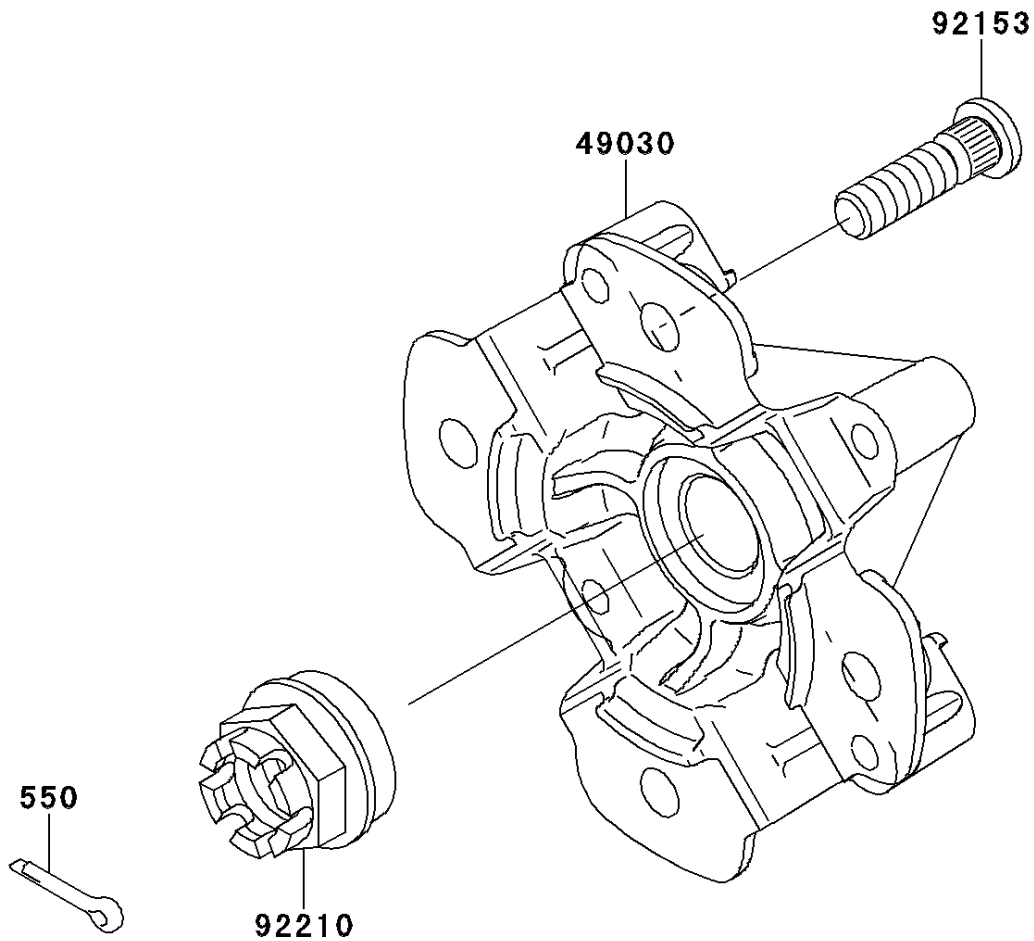

2013 BRUTE FORCE[®] 750 4x4i EPS PARTS DIAGRAM

Front Hub

F2230

2013 BRUTE FORCE® 750 4x4i EPS PARTS LIST

Front Hub

ITEM NAME	PART NUMBER	QUANTITY
PIN-COTTER,4.0X25 (Ref # 550)	550AA4025	2
HUB,FR (Ref # 49030)	49030-0032	2
BOLT,10X36.5 (Ref # 92153)	92153-0890	8
NUT,CASTLE,18MM (Ref # 92210)	92210-1349	2