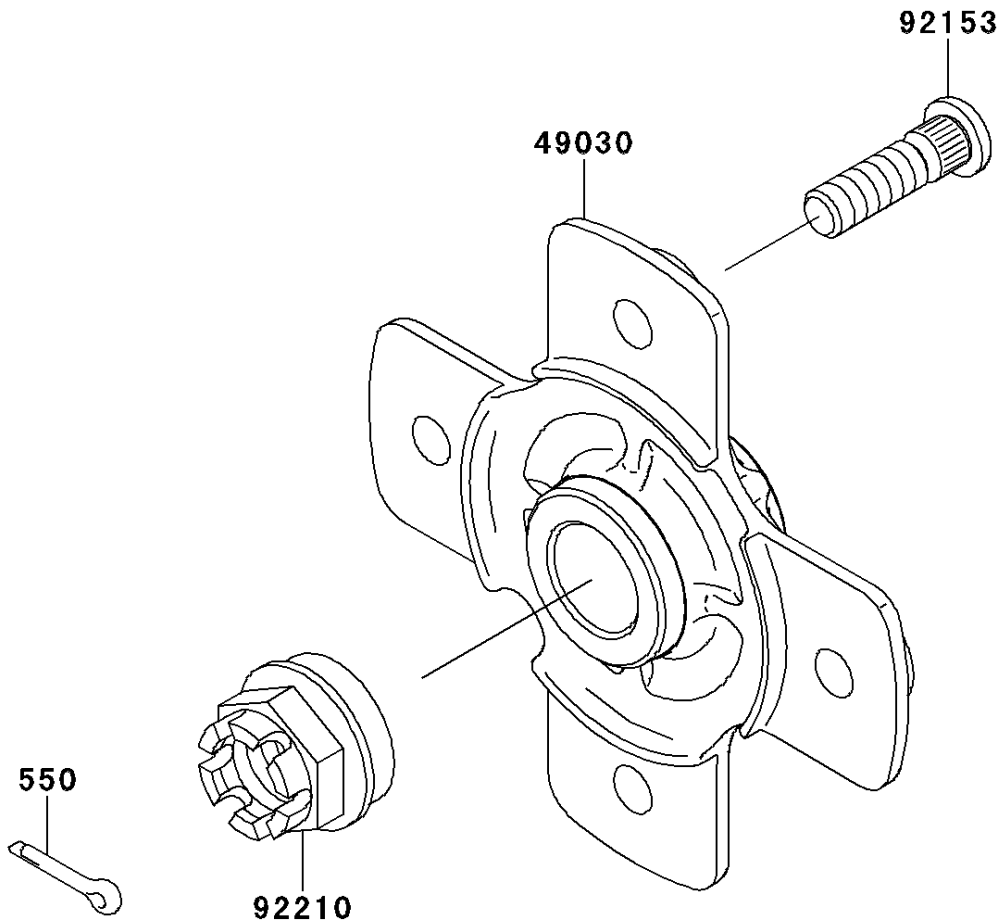

2013 BRUTE FORCE® 750 4x4i EPS PARTS DIAGRAM

Rear Hub

F2240

2013 BRUTE FORCE® 750 4x4i EPS PARTS LIST

Rear Hub

ITEM NAME	PART NUMBER	QUANTITY
PIN-COTTER,4.0X25 (Ref # 550)	550AA4025	2
HUB,RR (Ref # 49030)	49030-0034	2
BOLT,10X36.5 (Ref # 92153)	92153-0890	8
NUT,CASTLE,20MM (Ref # 92210)	92210-1381	2