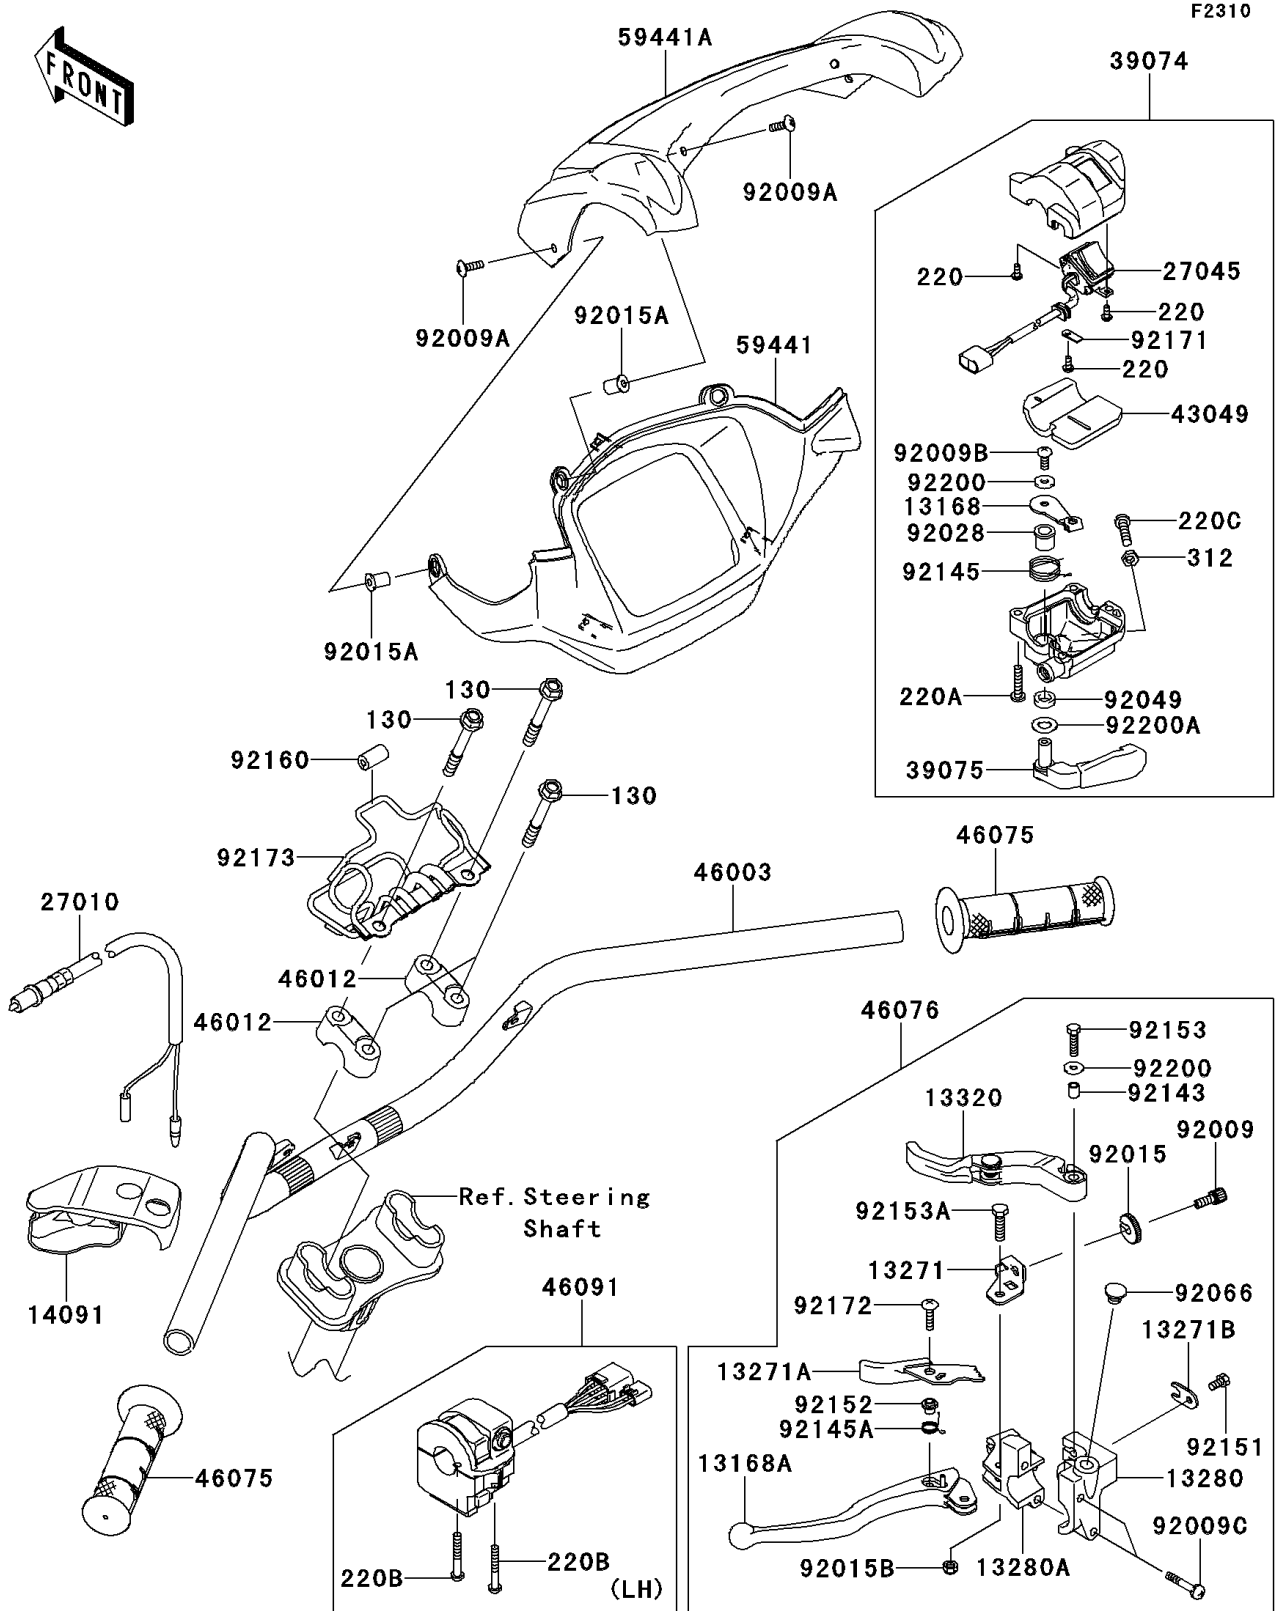

2013 BRUTE FORCE® 750 4x4i EPS PARTS DIAGRAM

Handlebar