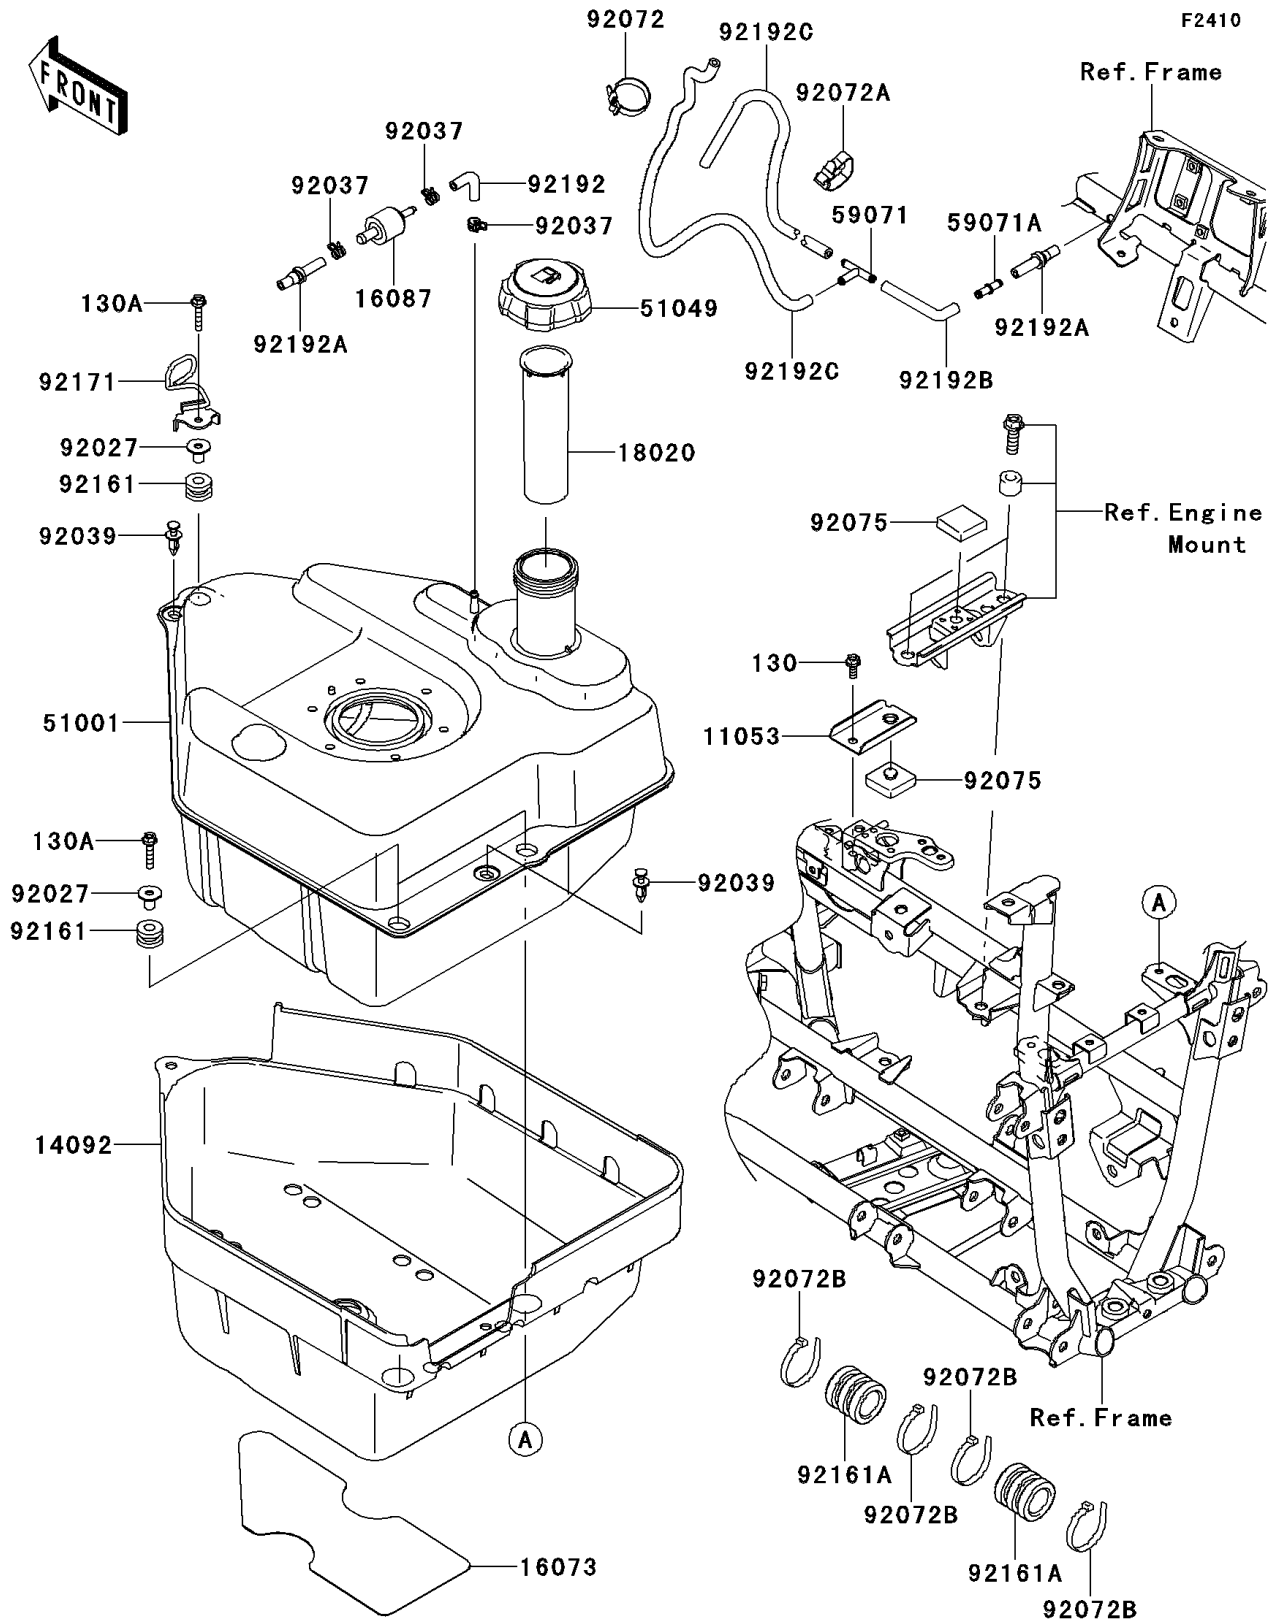

# 2013 BRUTE FORCE® 750 4x4i EPS PARTS DIAGRAM

Fuel Tank

## 2013 BRUTE FORCE® 750 4x4i EPS PARTS LIST

### Fuel Tank

ITEM NAME	PART NUMBER	QUANTITY
BOLT-FLANGED,6X16 (Ref # 130)	130BA0616	1
BOLT-FLANGED,6X30 (Ref # 130A)	130BA0630	3
BRACKET,FUEL TANK, TOP (Ref # 11053)	11053-0936	1
COVER,FUEL TANK,LWR (Ref # 14092)	14092-0186	1
INSULATOR,FUEL TANK COVER,LWR (Ref # 16073)	16073-0034	1
VALVE-CHECK (Ref # 16087)	16087-0703	1
BAFFLE,FUEL TANK (Ref # 18020)	18020-0008	1
TANK-COMP-FUEL (Ref # 51001)	51001-0237	1
CAP-TANK,FUEL (Ref # 51049)	51049-1128	1
JOINT (Ref # 59071)	59071-3705	1
JOINT (Ref # 59071A)	59071-3717	1
COLLAR,L=16.1 (Ref # 92027)	92027-1847	3
CLAMP,TUBE (Ref # 92037)	92037-1461	3
RIVET (Ref # 92039)	92039-1229	2
BAND,L=149 (Ref # 92072)	92072-031	1
BAND,L=186 (Ref # 92072A)	92072-056	1
BAND,L=188 (Ref # 92072B)	92072-1239	4
DAMPER (Ref # 92075)	92075-1882	2
DAMPER (Ref # 92161)	92161-0106	3
DAMPER,FUEL TANK,RR (Ref # 92161A)	92161-1111	2
CLAMP,FUEL TUBE (Ref # 92171)	92171-1741	1
TUBE,FUEL TANK-CHECK VALVE (Ref # 92192)	92192-0067	1
TUBE,FRAME PIPE-CHECK VALVE (Ref # 92192A)	92192-0068	2
TUBE,5X10X80/22 (Ref # 92192B)	92192-0992	1
TUBE,5X10X470 (Ref # 92192C)	92192-0993	2