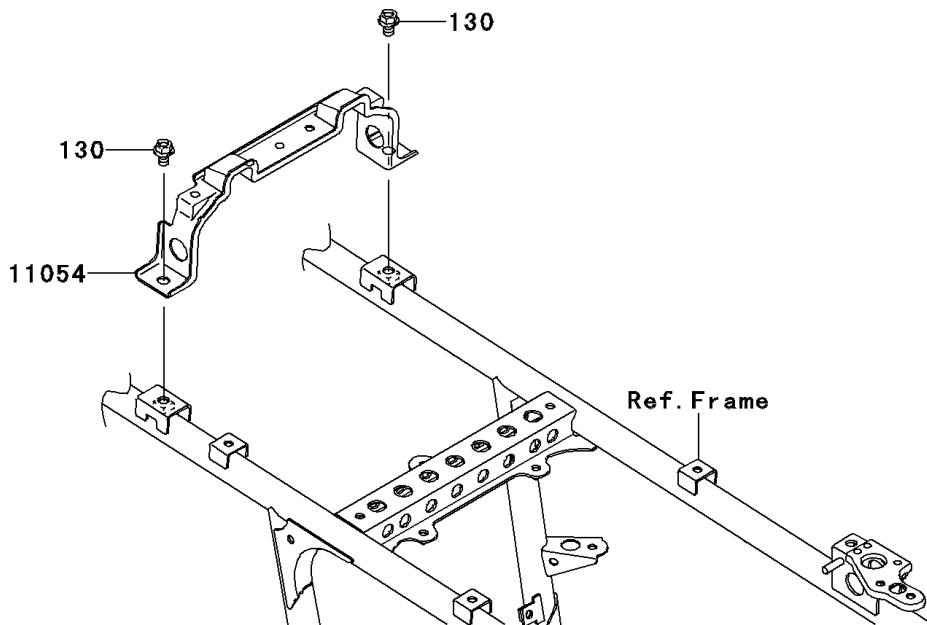

2013 BRUTE FORCE® 750 4x4i EPS PARTS DIAGRAM

Seat

F2510

2013 BRUTE FORCE® 750 4x4i EPS PARTS LIST

Seat

ITEM NAME	PART NUMBER	QUANTITY
BOLT-FLANGED,8X12 (Ref # 130)	130BA0812	2
BRACKET,SEAT&BATTERY BAND (Ref # 11054)	11054-1236	1
SEAT-ASSY,S.M.BROWN (Ref # 53066)	53066-0291-MB	1
SPRING,SEAT LATCH (Ref # 92145)	92145-0022	1