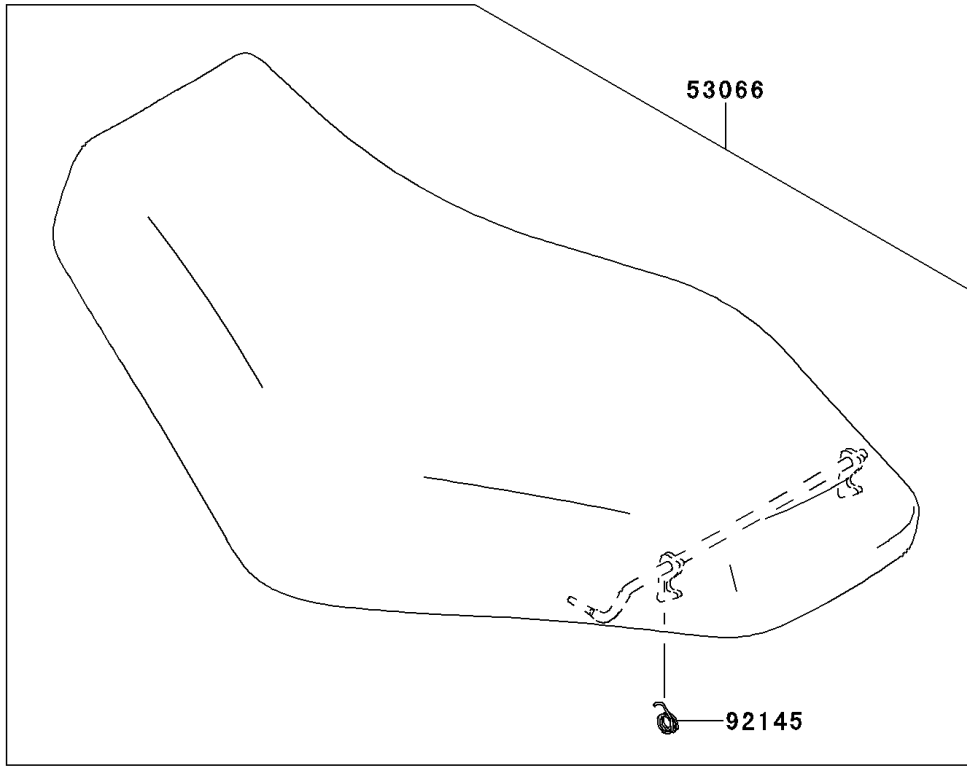

2013 BRUTE FORCE® 750 4x4i EPS PARTS DIAGRAM

Seat

F2510

2013 BRUTE FORCE® 750 4x4i EPS PARTS LIST

Seat

ITEM NAME	PART NUMBER	QUANTITY
BOLT-FLANGED,8X12 (Ref # 130)	130BA0812	2
BRACKET,SEAT&BATTERY BAND (Ref # 11054)	11054-1236	1
SEAT-ASSY,S.M.BROWN (Ref # 53066)	53066-0291-MB	1
SPRING,SEAT LATCH (Ref # 92145)	92145-0022	1