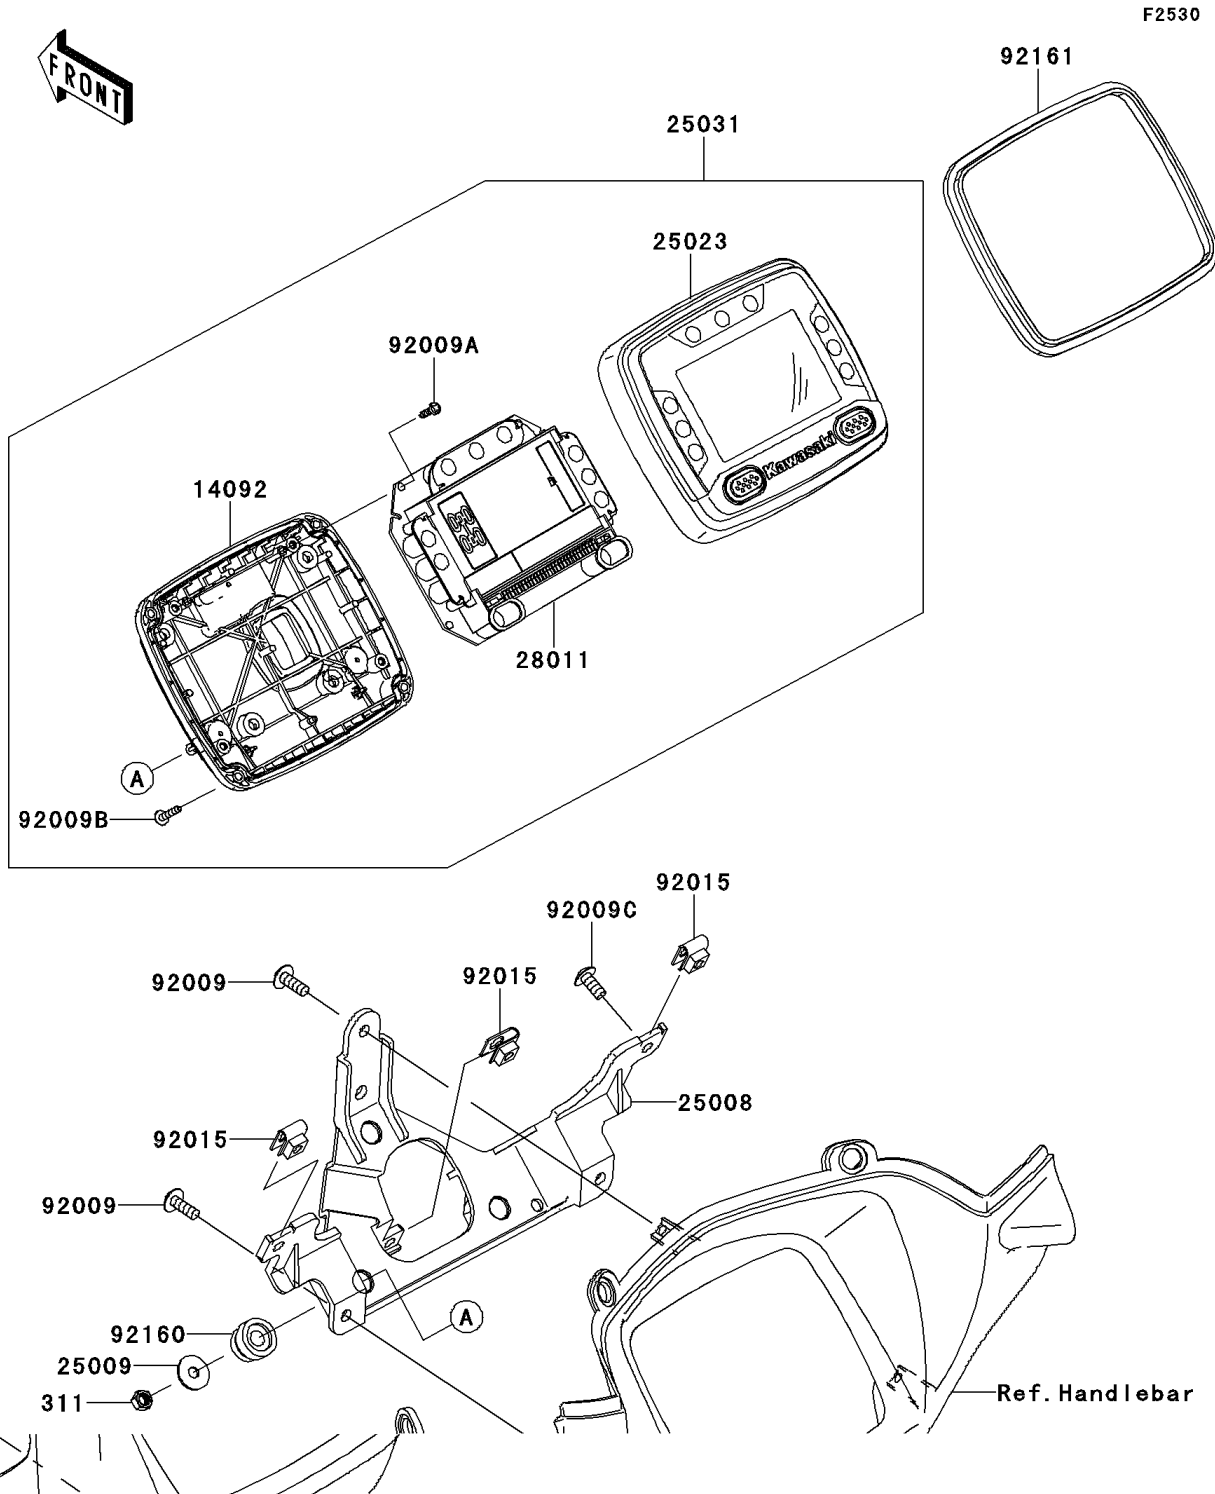

2013 BRUTE FORCE® 750 4x4i EPS PARTS DIAGRAM

Meter(s)

2013 BRUTE FORCE® 750 4x4i EPS PARTS LIST

Meter(s)

ITEM NAME	PART NUMBER	QUANTITY
NUT-HEX (Ref # 311)	311AB0500	3
COVER,LWR CASE (Ref # 14092)	14092-0179	1
BRACKET-METER (Ref # 25008)	25008-0034	1
WASHER,5.2X16X1.2 (Ref # 25009)	25009-004	3
COVER-METER CASE,UPP (Ref # 25023)	25023-0069	1
METER-ASSY (Ref # 25031)	25031-0363	1
METER,LCD (Ref # 28011)	28011-0181	1
SCREW,TAPPING,5X14 (Ref # 92009)	92009-1197	3
SCREW,3X12 (Ref # 92009A)	92009-1326	4
SCREW,TAPPING,3X16 (Ref # 92009B)	92009-1391	4
SCREW,5X12 (Ref # 92009C)	92009-1652	3
NUT,5MM (Ref # 92015)	92015-1573	3
DAMPER (Ref # 92160)	92160-1460	3
DAMPER,METER (Ref # 92161)	92161-0906	1