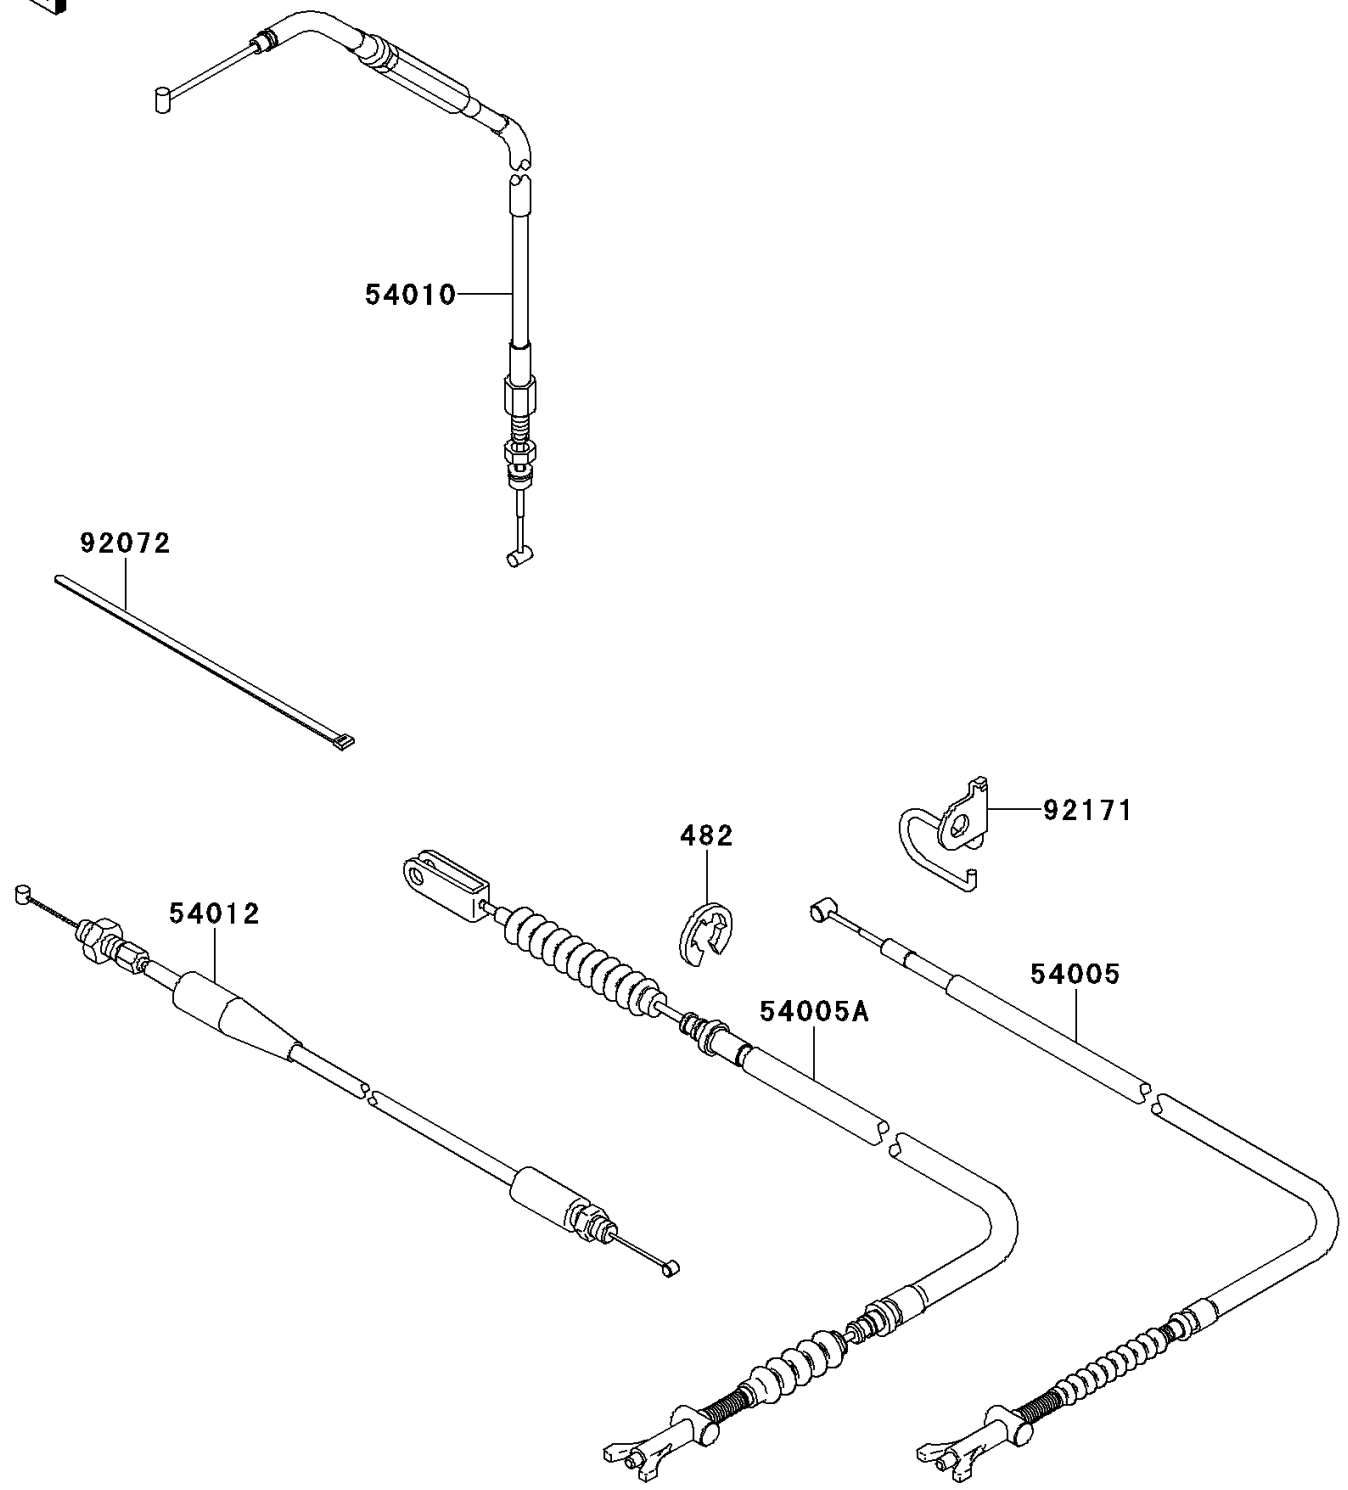

# 2013 BRUTE FORCE® 750 4x4i EPS PARTS DIAGRAM

Cables

F2540

## 2013 BRUTE FORCE® 750 4x4i EPS PARTS LIST

### Cables

ITEM NAME	PART NUMBER	QUANTITY
CIRCLIP-TYPE-E,8MM (Ref # 482)	482EA8000	1
CABLE-BRAKE,PARKING (Ref # 54005)	54005-0017	1
CABLE-BRAKE,FOOT (Ref # 54005A)	54005-0018	1
CABLE,FRONT DIFF LOCK (Ref # 54010)	54010-0570	1
CABLE-THROTTLE (Ref # 54012)	54012-0207	1
BAND,L=188 (Ref # 92072)	92072-1239	3
CLAMP,BRAKE CABLE (Ref # 92171)	92171-0228	1