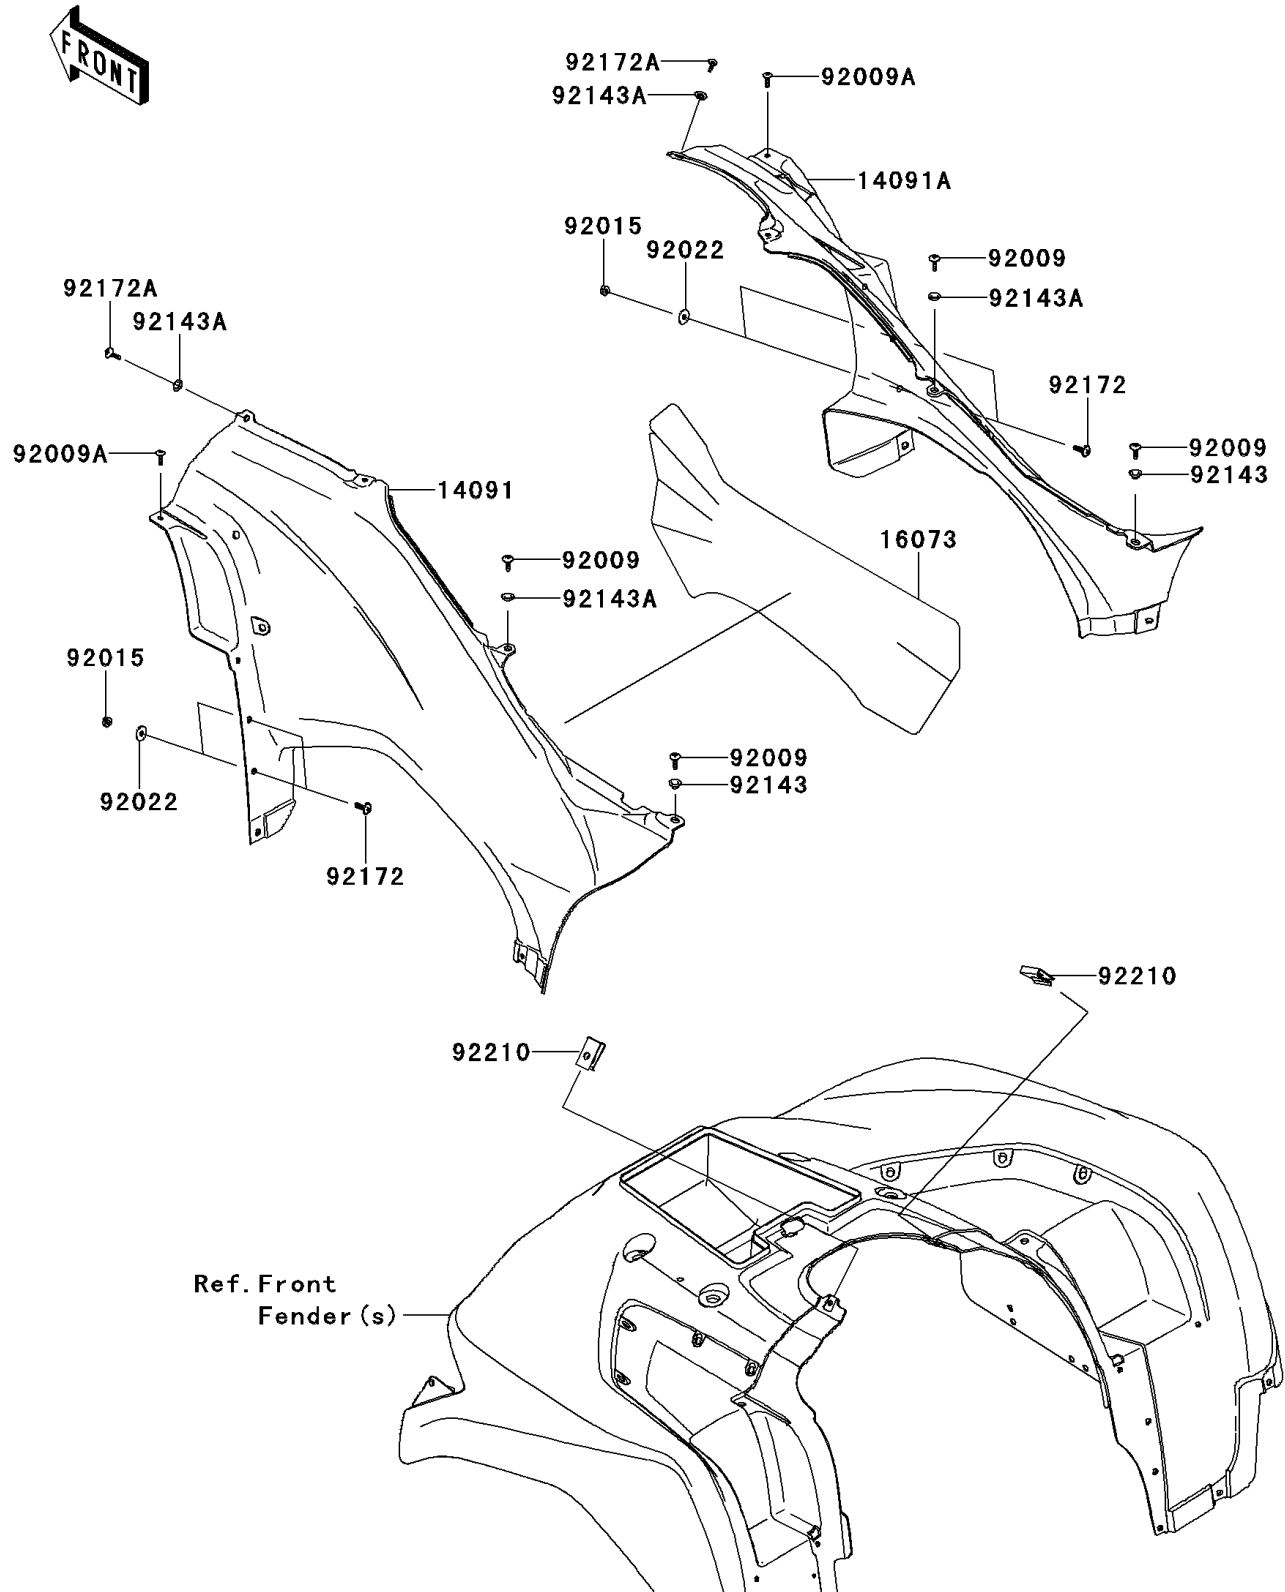

# 2013 BRUTE FORCE® 750 4x4i EPS PARTS DIAGRAM

Side Covers

F2611

### Side Covers

ITEM NAME	PART NUMBER	QUANTITY
COVER,SIDE,LH,CAMOUFLAGE (Ref # 14091)	14091-0312-16P	1
COVER,SIDE,RH,CAMOUFLAGE (Ref # 14091A)	14091-0313-16P	1
INSULATOR,SIDE COVER,LH (Ref # 16073)	16073-0723	1
SCREW,6X16 (Ref # 92009)	92009-1621	4
SCREW,5X18 (Ref # 92009A)	92009-1655	2
NUT,LOCK,FLANGED,6MM (Ref # 92015)	92015-1603	4
WASHER,6.5X20X1.6,BLACK (Ref # 92022)	92022-1346	4
COLLAR (Ref # 92143)	92143-1057	2
COLLAR (Ref # 92143A)	92143-1087	4
SCREW,6X18 (Ref # 92172)	92172-0002	4
SCREW,TAPPING,6X20 (Ref # 92172A)	92172-0488	2
NUT,LEAF SPRING,6MM (Ref # 92210)	92210-0624	2