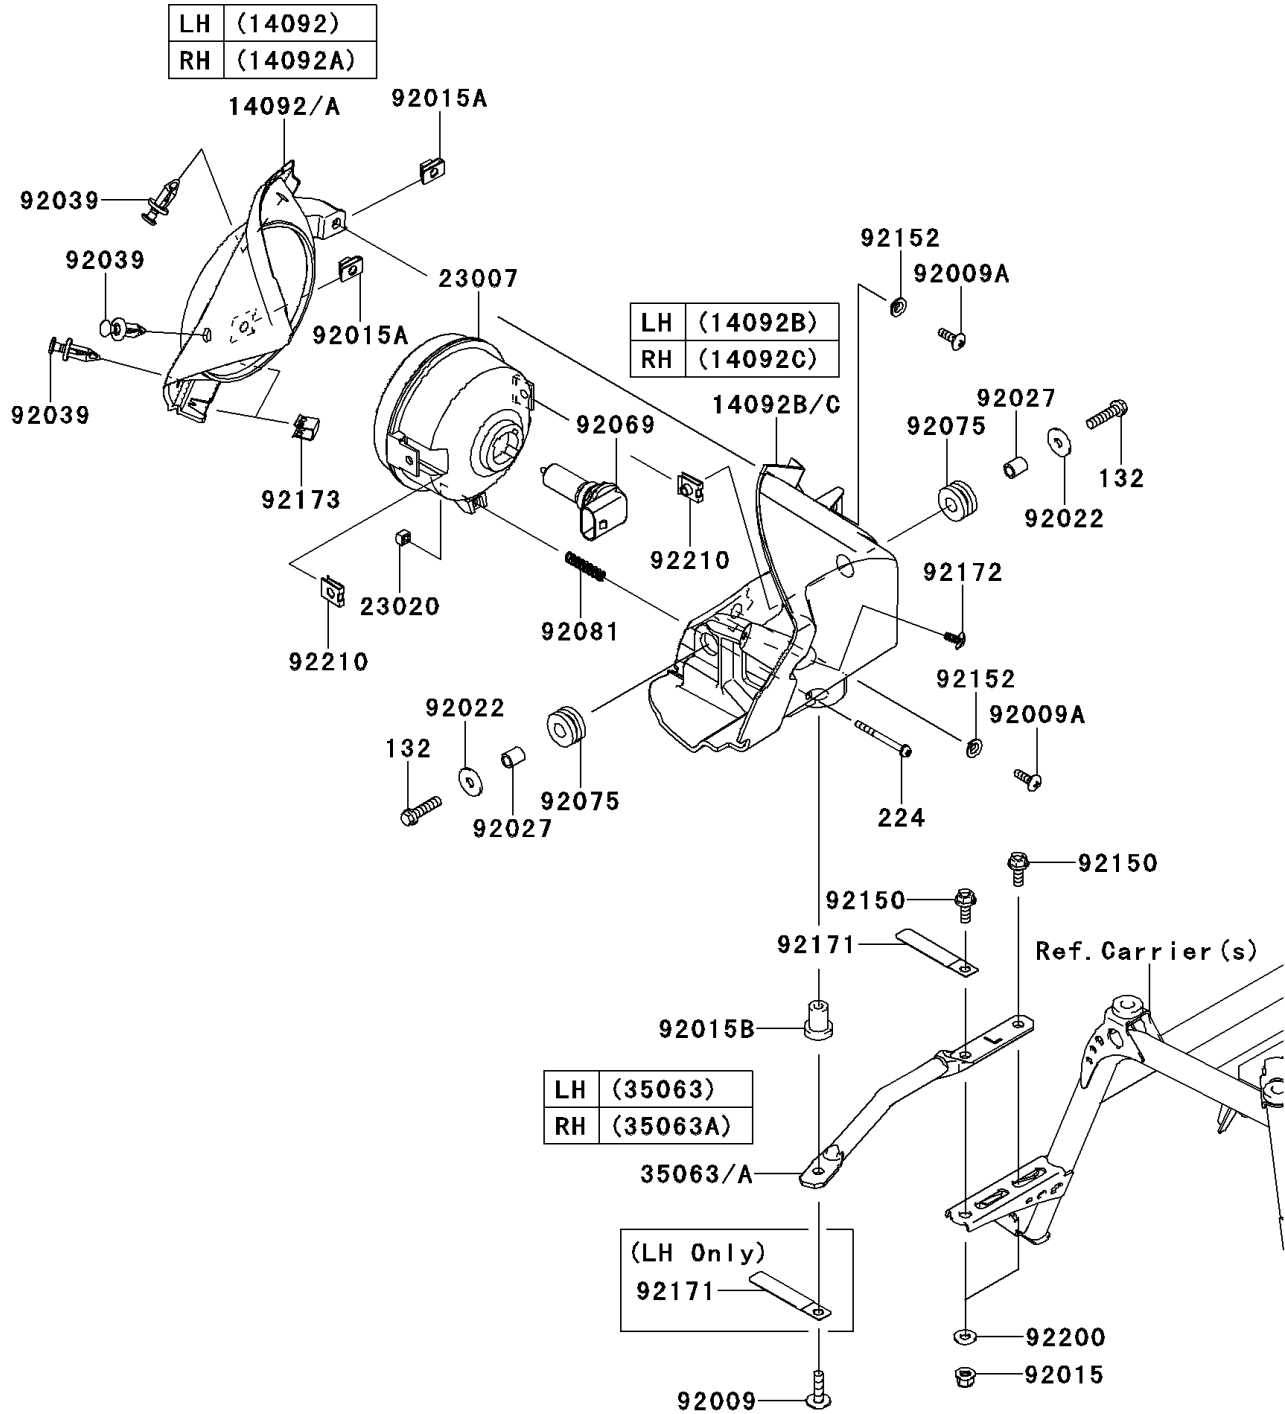

2013 BRUTE FORCE® 750 4x4i EPS PARTS DIAGRAM

Headlight(s)

F2710

2013 BRUTE FORCE® 750 4x4i EPS PARTS LIST

Headlight(s)

ITEM NAME	PART NUMBER	QUANTITY
BOLT-FLANGED-SMALL,6X25 (Ref # 132)	132BA0625	4
SCREW-PAN-WP-CROS,4X45 (Ref # 224)	224AA0445	2
COVER,HEAD LAMP,LH,F.BLACK (Ref # 14092)	14092-0190-6Z	1
COVER,HEAD LAMP,RH,F.BLACK (Ref # 14092A)	14092-0191-6Z	1
COVER,RR HEAD LAMP,LH (Ref # 14092B)	14092-0192	1
COVER,RR HEAD LAMP,RH (Ref # 14092C)	14092-0193	1
LENS-COMP,HEAD LAMP (Ref # 23007)	23007-0096	2
NUT,4MM,FOCUS ADJUST (Ref # 23020)	23020-018	2
STAY,HEAD LAMP,LH (Ref # 35063)	35063-0806	1
STAY,HEAD LAMP,RH (Ref # 35063A)	35063-0807	1
SCREW,6X22,BLACK (Ref # 92009)	92009-1256	2
SCREW,5X16,BLACK (Ref # 92009A)	92009-1654	4
NUT,LOCK,FLANGED,6MM (Ref # 92015)	92015-1339	4
NUT,5MM (Ref # 92015A)	92015-1627	4
NUT,RUBBER,6MM (Ref # 92015B)	92015-1692	2
WASHER,6.5X20X1.6 (Ref # 92022)	92022-125	4
COLLAR,6.8X10X12 (Ref # 92027)	92027-162	4
RIVET (Ref # 92039)	92039-1229	6
BULB,12V 35/35W (Ref # 92069)	92069-0019	2
DAMPER (Ref # 92075)	92075-1690	4
SPRING,FOCUS ADJUST (Ref # 92081)	92081-1896	2
BOLT,FLANGED,6X15 (Ref # 92150)	92150-1015	4
COLLAR (Ref # 92152)	92152-0250	4
CLAMP (Ref # 92171)	92171-0652	3
SCREW,TAPPING,5X10 (Ref # 92172)	92172-1061	2
CLAMP (Ref # 92173)	92173-0104	4
WASHER,6.5X14.5X1.5 (Ref # 92200)	92200-3775	4
NUT (Ref # 92210)	92210-1125	4