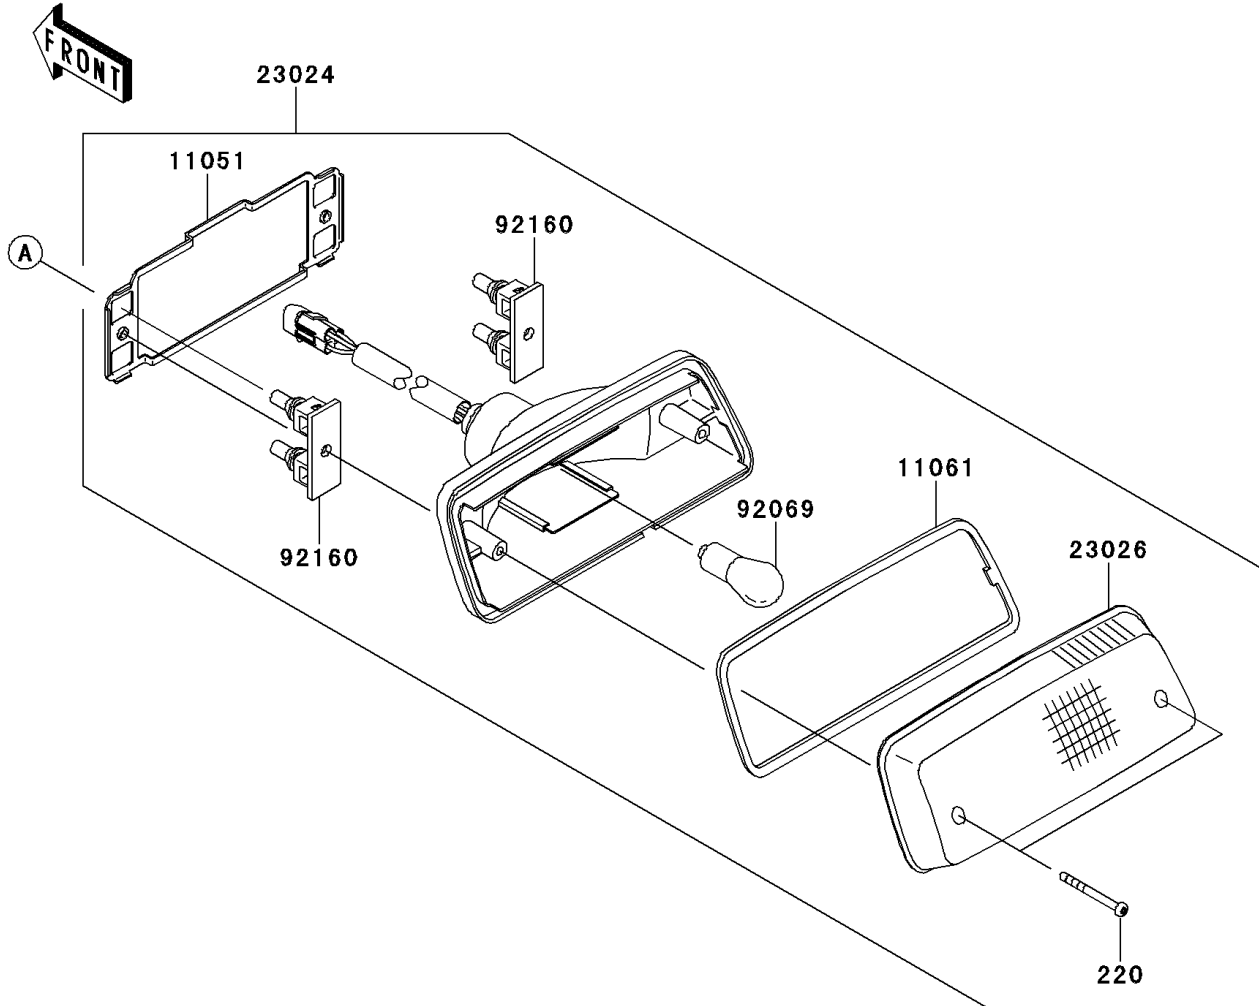

2013 BRUTE FORCE® 750 4x4i EPS PARTS DIAGRAM

Taillight(s)

F2720

2013 BRUTE FORCE® 750 4x4i EPS PARTS LIST

Taillight(s)

ITEM NAME	PART NUMBER	QUANTITY
SCREW-PAN-CROS,4X40 (Ref # 220)	220AA0440	2
BRACKET,TAIL LAMP (Ref # 11051)	11051-1870	1
GASKET,TAIL LAMP LENS (Ref # 11061)	11061-0055	1
LAMP-ASSY-TAIL (Ref # 23024)	23024-0302	1
LENS,TAIL LAMP (Ref # 23026)	23026-1230	1
BULB,12V 21/5W (Ref # 92069)	92069-063	1
DAMPER,TAIL LAMP (Ref # 92160)	92160-1053	2