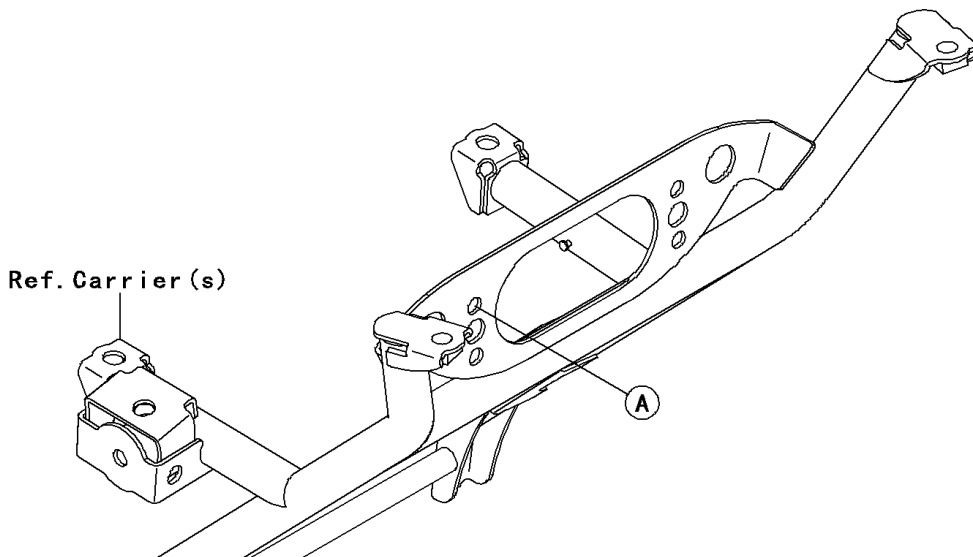

2013 BRUTE FORCE® 750 4x4i EPS PARTS DIAGRAM

Taillight(s)

F2720

2013 BRUTE FORCE® 750 4x4i EPS PARTS LIST

Taillight(s)

ITEM NAME	PART NUMBER	QUANTITY
SCREW-PAN-CROS,4X40 (Ref # 220)	220AA0440	2
BRACKET,TAIL LAMP (Ref # 11051)	11051-1870	1
GASKET,TAIL LAMP LENS (Ref # 11061)	11061-0055	1
LAMP-ASSY-TAIL (Ref # 23024)	23024-0302	1
LENS,TAIL LAMP (Ref # 23026)	23026-1230	1
BULB,12V 21/5W (Ref # 92069)	92069-063	1
DAMPER,TAIL LAMP (Ref # 92160)	92160-1053	2