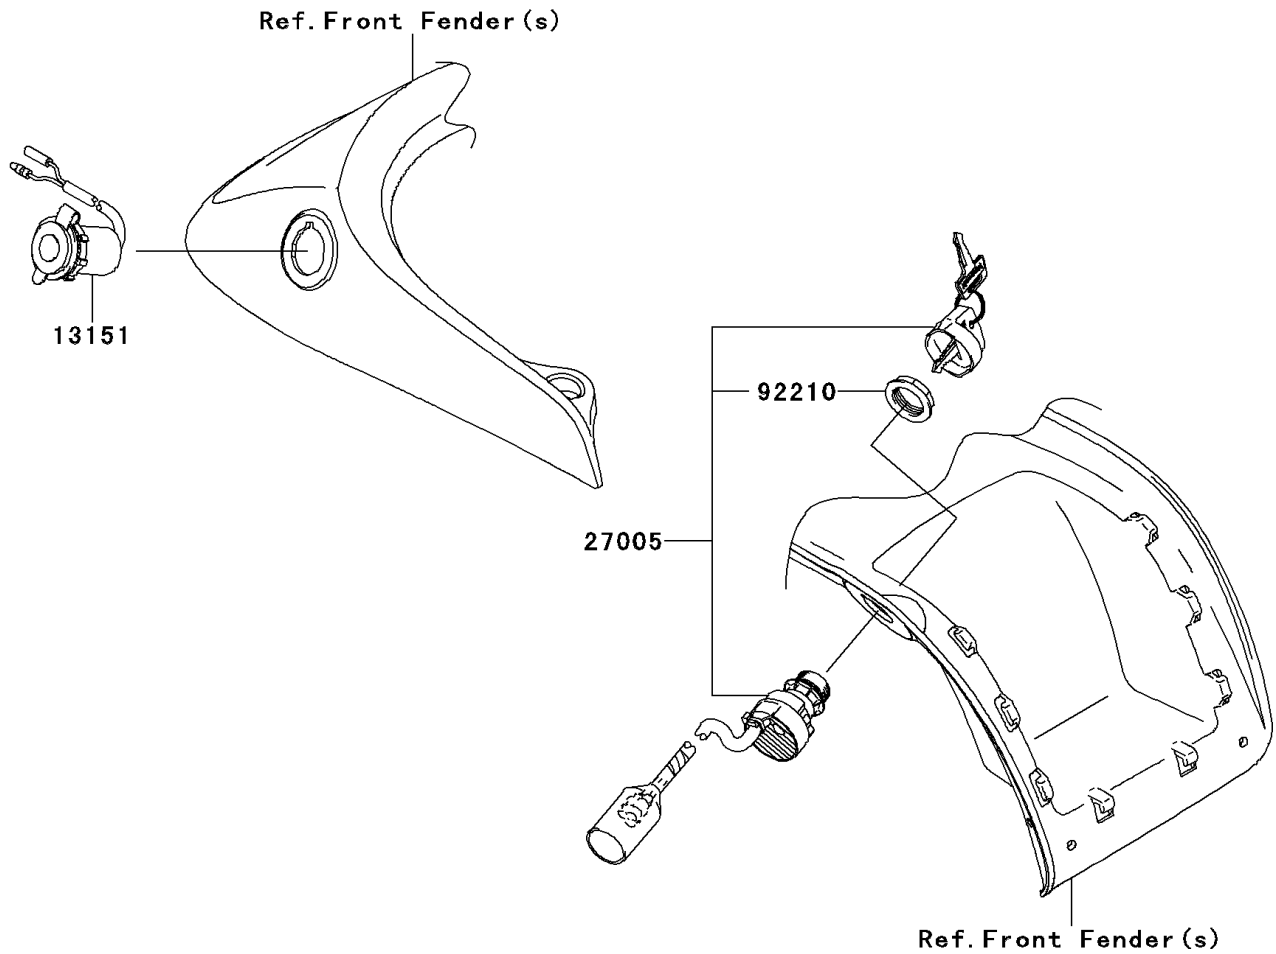

# 2013 BRUTE FORCE® 750 4x4i EPS PARTS DIAGRAM

Ignition Switch

F2770

### Ignition Switch

ITEM NAME	PART NUMBER	QUANTITY
SWITCH-COMP,D.C. TERMINAL (Ref # 13151)	13151-0557	1
COVER,KEY (Ref # 14024)	14024-1551	4
SWITCH-ASSY-IGNITION (Ref # 27005)	27005-0019	1
KEY-LOCK,BLANK (Ref # 27008)	27008-1041	1
KEY-LOCK,BLANK (Ref # 27008A)	27008-1042	1
KEY-LOCK,BLANK (Ref # 27008B)	27008-1043	1
KEY-LOCK,BLANK (Ref # 27008C)	27008-1044	1
KEY-LOCK,BLANK,W/COVER (Ref # 27008D)	27008-1132	1
KEY-LOCK,BLANK,W/COVER (Ref # 27008E)	27008-1133	1
KEY-LOCK,BLANK,W/COVER (Ref # 27008F)	27008-1134	1
KEY-LOCK,BLANK,W/COVER (Ref # 27008G)	27008-1135	1
NUT,IGNITION SWITCH (Ref # 92210)	92210-1109	1