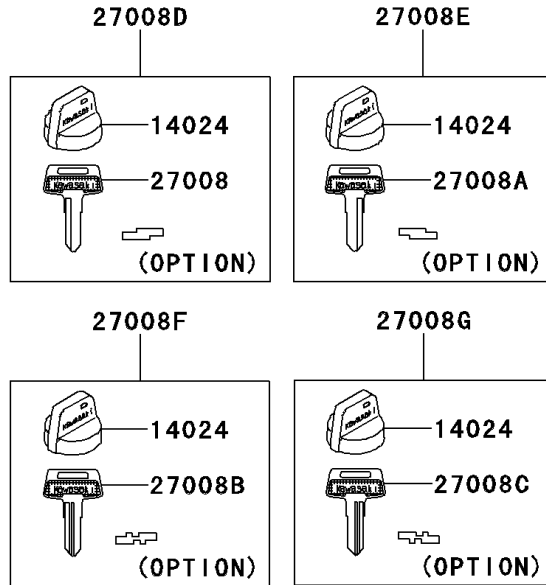

# 2013 BRUTE FORCE® 750 4x4i EPS PARTS DIAGRAM

Ignition Switch

F2770

### Ignition Switch

ITEM NAME	PART NUMBER	QUANTITY
SWITCH-COMP,D.C. TERMINAL (Ref # 13151)	13151-0557	1
COVER,KEY (Ref # 14024)	14024-1551	4
SWITCH-ASSY-IGNITION (Ref # 27005)	27005-0019	1
KEY-LOCK,BLANK (Ref # 27008)	27008-1041	1
KEY-LOCK,BLANK (Ref # 27008A)	27008-1042	1
KEY-LOCK,BLANK (Ref # 27008B)	27008-1043	1
KEY-LOCK,BLANK (Ref # 27008C)	27008-1044	1
KEY-LOCK,BLANK,W/COVER (Ref # 27008D)	27008-1132	1
KEY-LOCK,BLANK,W/COVER (Ref # 27008E)	27008-1133	1
KEY-LOCK,BLANK,W/COVER (Ref # 27008F)	27008-1134	1
KEY-LOCK,BLANK,W/COVER (Ref # 27008G)	27008-1135	1
NUT,IGNITION SWITCH (Ref # 92210)	92210-1109	1