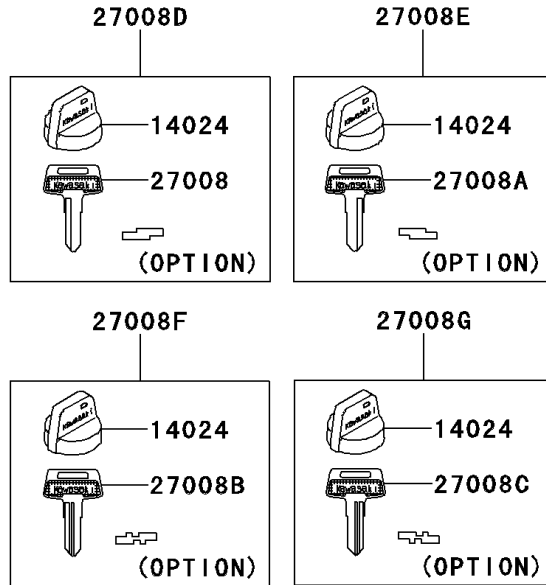

2013 BRUTE FORCE® 750 4x4i EPS PARTS DIAGRAM

Ignition Switch

F2770

2013 BRUTE FORCE® 750 4x4i EPS PARTS LIST

Ignition Switch

ITEM NAME	PART NUMBER	QUANTITY
SWITCH-COMP,D.C. TERMINAL (Ref # 13151)	13151-0557	1
COVER,KEY (Ref # 14024)	14024-1551	4
SWITCH-ASSY-IGNITION (Ref # 27005)	27005-0019	1
KEY-LOCK,BLANK (Ref # 27008)	27008-1041	1
KEY-LOCK,BLANK (Ref # 27008A)	27008-1042	1
KEY-LOCK,BLANK (Ref # 27008B)	27008-1043	1
KEY-LOCK,BLANK (Ref # 27008C)	27008-1044	1
KEY-LOCK,BLANK,W/COVER (Ref # 27008D)	27008-1132	1
KEY-LOCK,BLANK,W/COVER (Ref # 27008E)	27008-1133	1
KEY-LOCK,BLANK,W/COVER (Ref # 27008F)	27008-1134	1
KEY-LOCK,BLANK,W/COVER (Ref # 27008G)	27008-1135	1
NUT,IGNITION SWITCH (Ref # 92210)	92210-1109	1