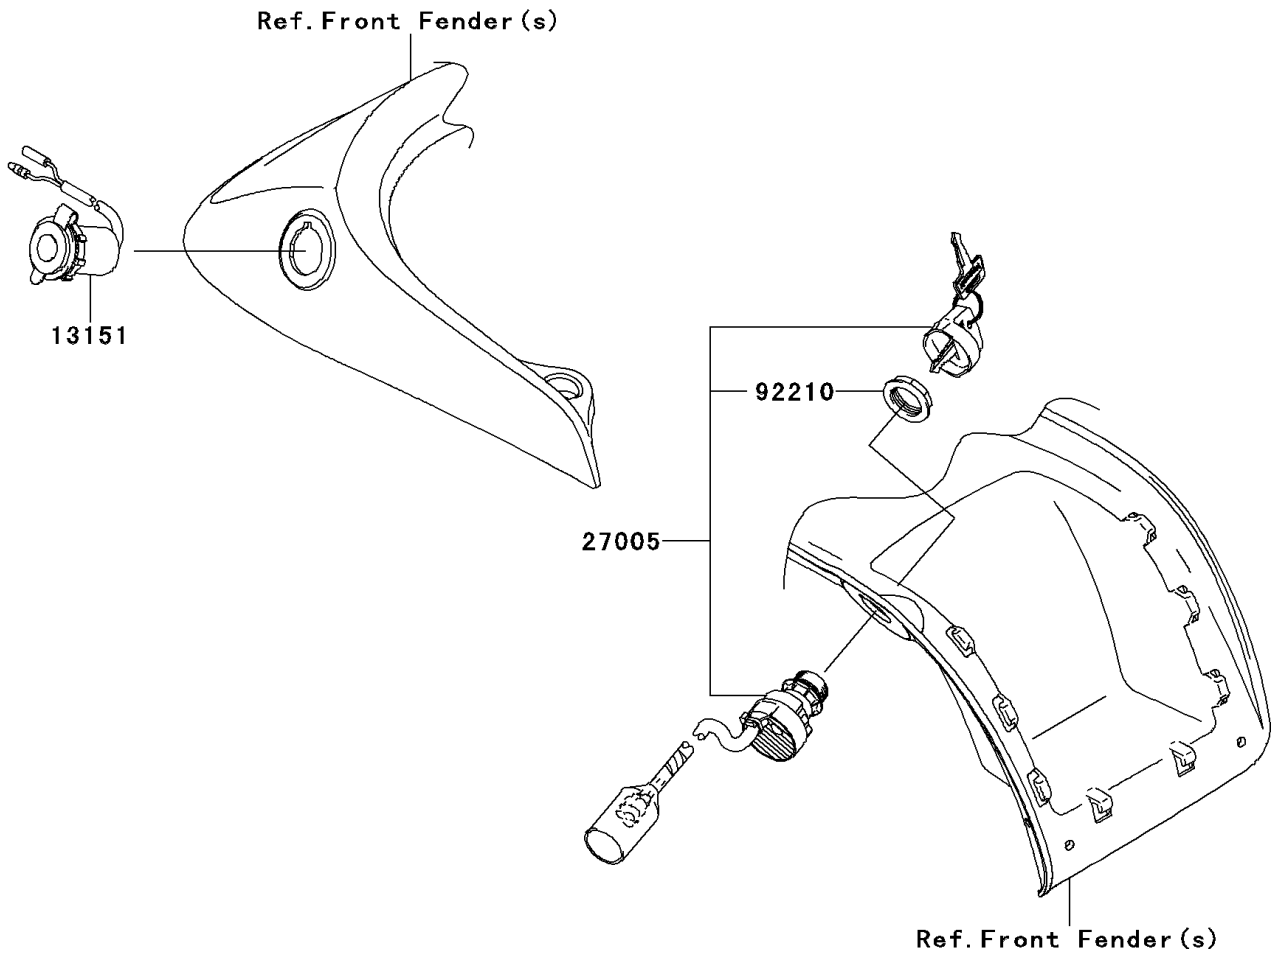

2013 BRUTE FORCE® 750 4x4i EPS PARTS DIAGRAM

Ignition Switch

F2770

2013 BRUTE FORCE® 750 4x4i EPS PARTS LIST

Ignition Switch

ITEM NAME	PART NUMBER	QUANTITY
SWITCH-COMP,D.C. TERMINAL (Ref # 13151)	13151-0557	1
COVER,KEY (Ref # 14024)	14024-1551	4
SWITCH-ASSY-IGNITION (Ref # 27005)	27005-0019	1
KEY-LOCK,BLANK (Ref # 27008)	27008-1041	1
KEY-LOCK,BLANK (Ref # 27008A)	27008-1042	1
KEY-LOCK,BLANK (Ref # 27008B)	27008-1043	1
KEY-LOCK,BLANK (Ref # 27008C)	27008-1044	1
KEY-LOCK,BLANK,W/COVER (Ref # 27008D)	27008-1132	1
KEY-LOCK,BLANK,W/COVER (Ref # 27008E)	27008-1133	1
KEY-LOCK,BLANK,W/COVER (Ref # 27008F)	27008-1134	1
KEY-LOCK,BLANK,W/COVER (Ref # 27008G)	27008-1135	1
NUT,IGNITION SWITCH (Ref # 92210)	92210-1109	1