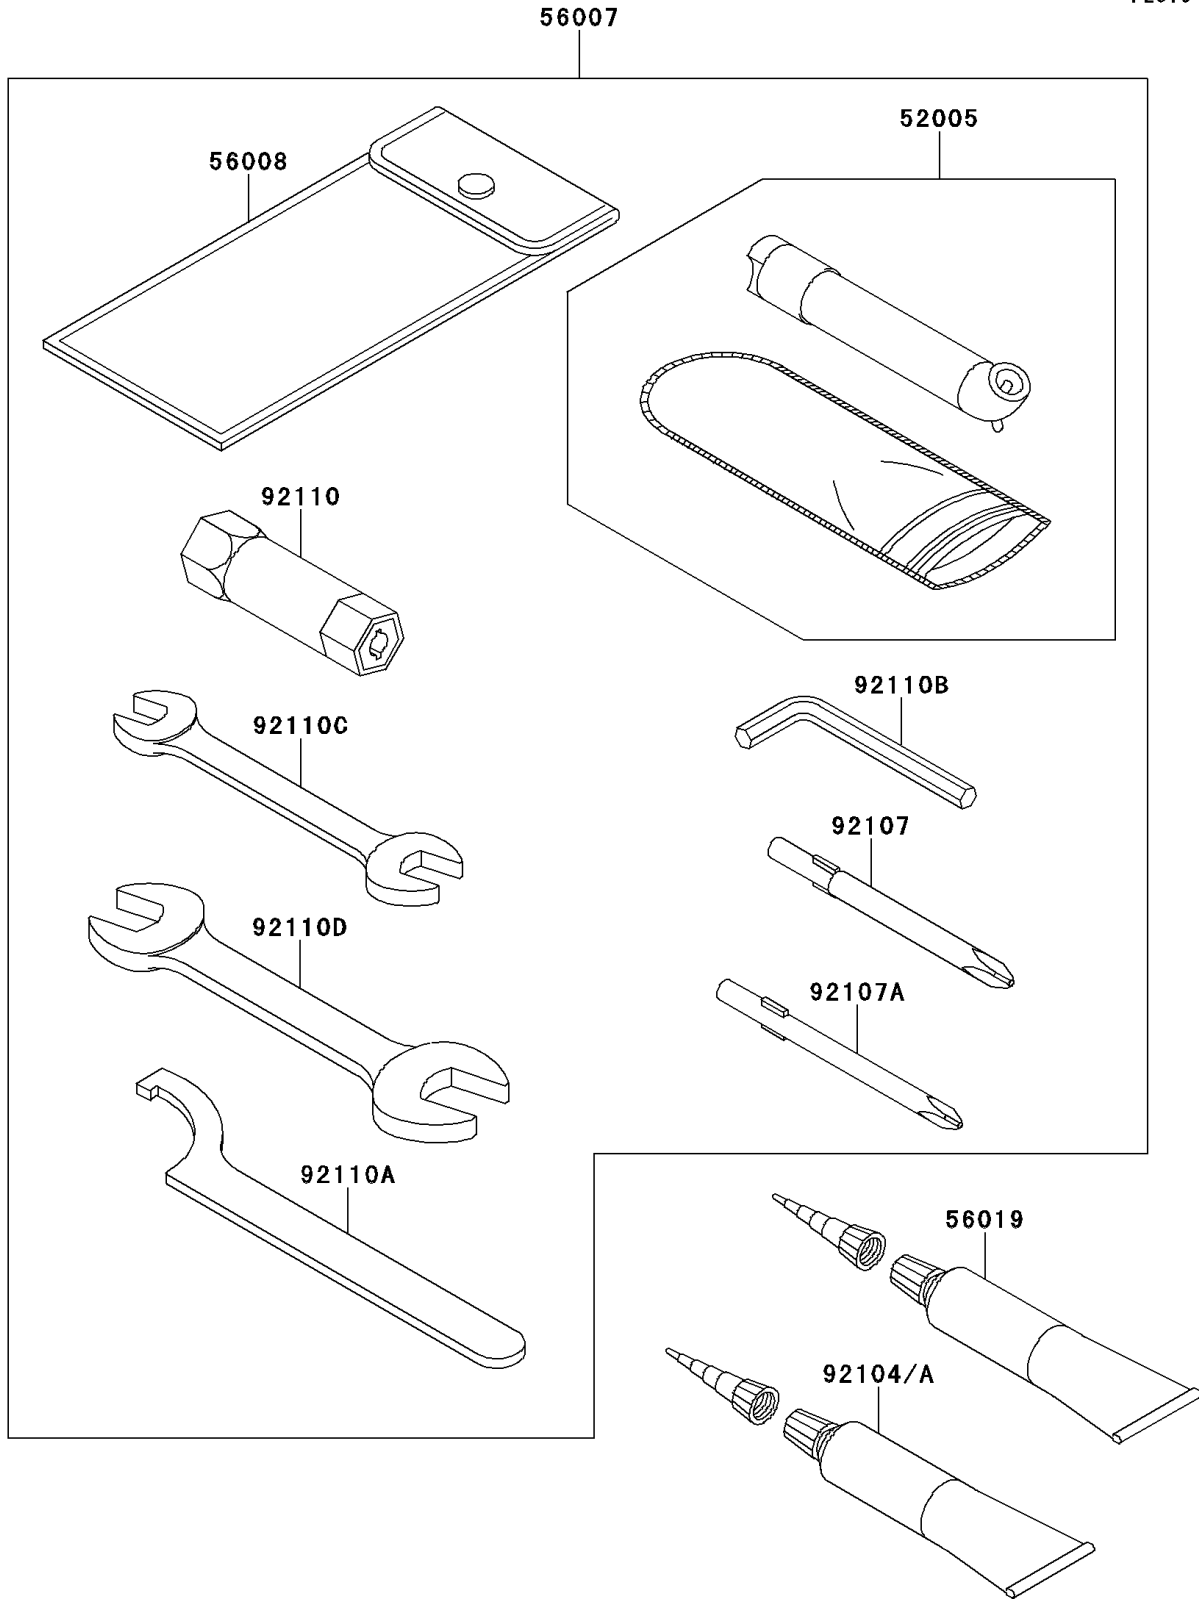

2013 BRUTE FORCE® 750 4x4i EPS PARTS DIAGRAM

Owner's Tools

F2810

2013 BRUTE FORCE® 750 4x4i EPS PARTS LIST

Owner's Tools

| ITEM NAME | PART NUMBER | QUANTITY |
|---|-------------|----------|
| GAUGE,AIR (Ref # 52005) | 52005-1082 | 1 |
| TOOL-KIT (Ref # 56007) | 56007-0014 | 1 |
| BAG,TOOL (Ref # 56008) | 56008-1007 | 1 |
| GASKET-LIQUID,TB1211,WHITE (Ref # 56019) | 56019-120 | 1 |
| GASKET-LIQUID,TB1211F,CLEAR (Ref # 92104) | 92104-0004 | 1 |
| GASKET-LIQUID,TB1216,GRAY (Ref # 92104A) | 92104-1063 | 1 |
| TOOL-DRIVER,#3PHILLIPS (Ref # 92107) | 92107-005 | 1 |
| TOOL-DRIVER,#2PHILLIPS (Ref # 92107A) | 92107-1053 | 1 |
| TOOL-WRENCH,BOX,16MM (Ref # 92110) | 92110-1116 | 1 |
| TOOL-WRENCH,HOOK (Ref # 92110A) | 92110-1129 | 1 |
| TOOL-WRENCH,ALLEN,3MM (Ref # 92110B) | 92110-1140 | 1 |
| TOOL-WRENCH,OPEN END,10X12 (Ref # 92110C) | 92110-1152 | 1 |
| TOOL-WRENCH,OPEN END,14X17 (Ref # 92110D) | 92110-1153 | 1 |