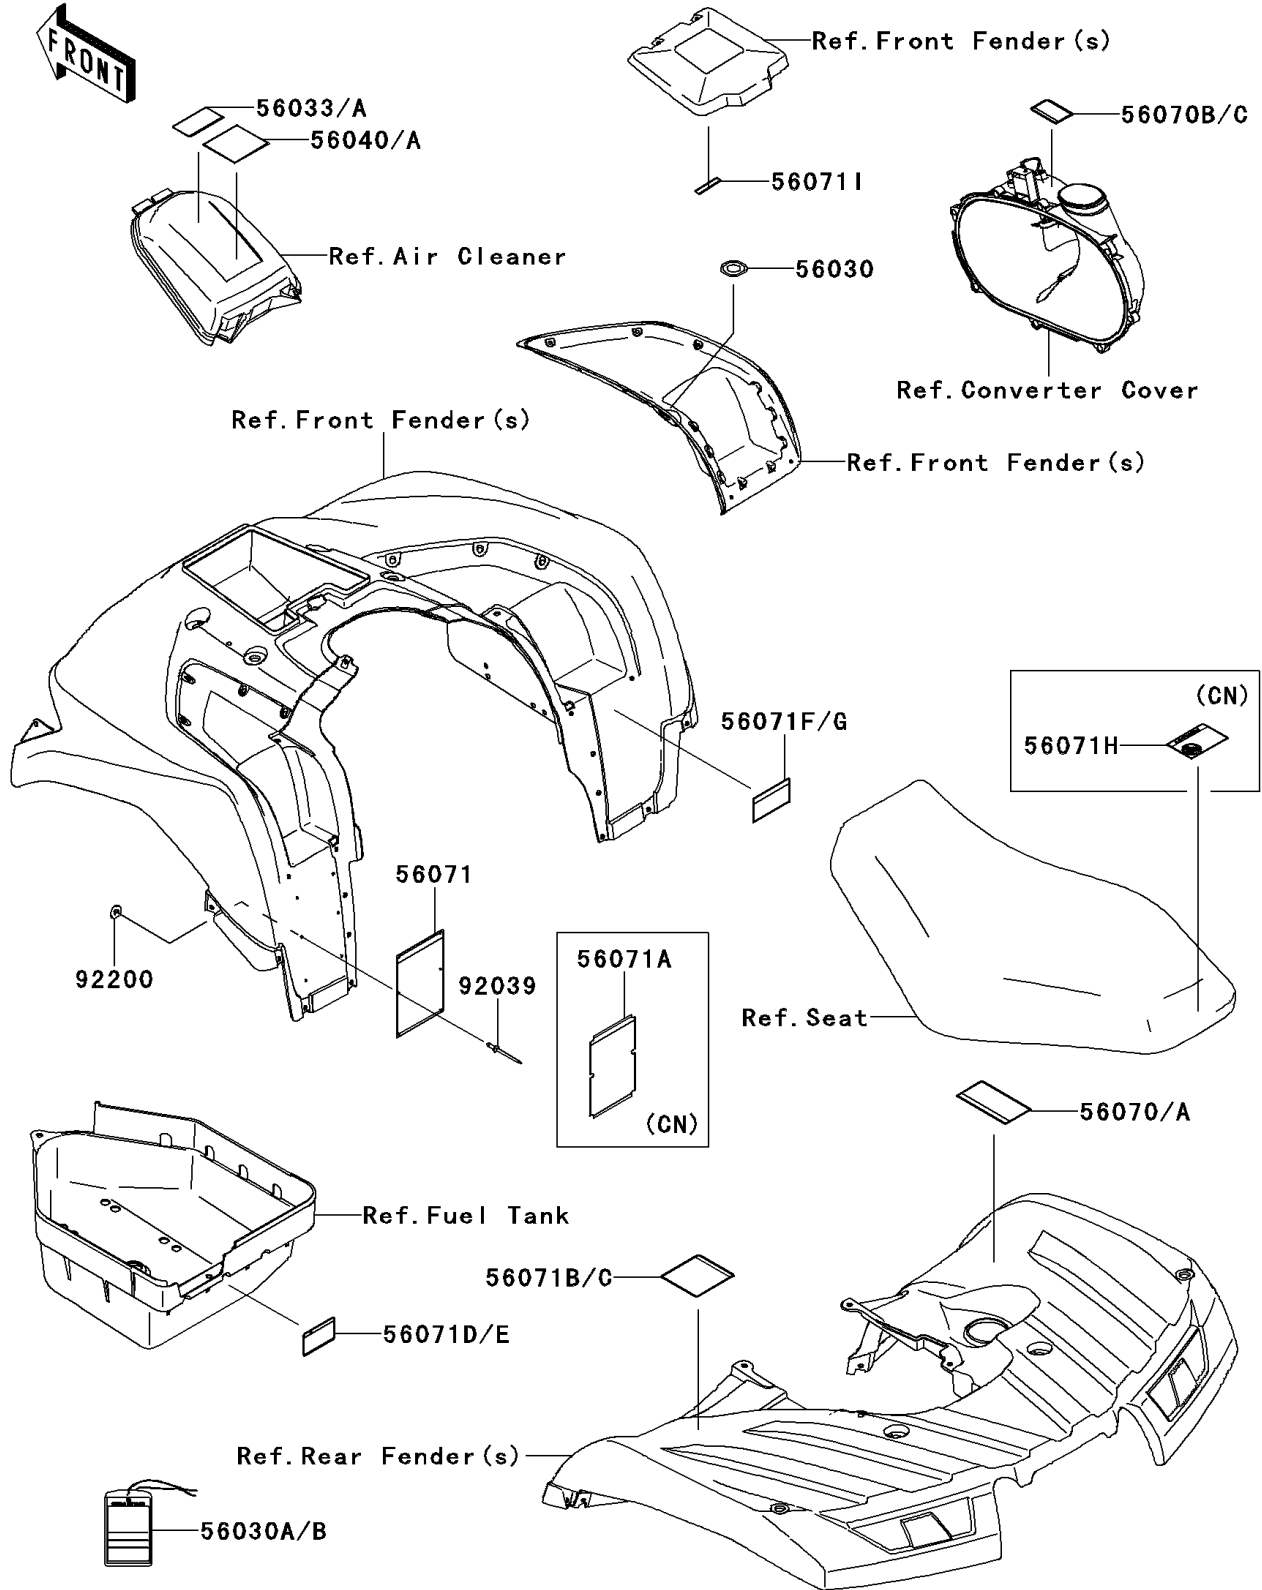

2013 BRUTE FORCE® 750 4x4i EPS PARTS DIAGRAM

Labels

F2860

2013 BRUTE FORCE® 750 4x4i EPS PARTS LIST

Labels

ITEM NAME	PART NUMBER	QUANTITY
LABEL,IGNITION SWITCH (Ref # 56030)	56030-0018	1
LABEL,HANGTAG (Ref # 56030A)	56030-0194	1
LABEL-MANUAL,AIR CLEANER (Ref # 56033)	56033-0064	1
LABEL-WARNING,UNDER 16 (Ref # 56040)	56040-1276	1
LABEL-WARNING,DRIVE BELT (Ref # 56070)	56070-0038	1
LABEL-WARNING,CVT COVER (Ref # 56070B)	56070-1269	1
LABEL-WARNING,SERIOUS INJURY (Ref # 56071)	56071-0057	1
LABEL-WARNING,TIRE&MAX LOAD (Ref # 56071B)	56071-0073	1
LABEL-WARNING,TOWING (Ref # 56071D)	56071-0079	1
LABEL-WARNING,SHIFT LEVER (Ref # 56071F)	56071-0090	1
LABEL-WARNING,STORAGE (Ref # 56071I)	56071-0199	1
RIVET,3.2X8 (Ref # 92039)	92039-3763	6
WASHER,3.5X8X1 (Ref # 92200)	92200-1251	6
LABEL,HANGTAG,FRN (Ref # 56030B)	56030-0197	1
LABEL-MANUAL,AIR CLEANER,FRN (Ref # 56033A)	56033-0308	1
LABEL-WARNING,AGE,FRN (Ref # 56040A)	56040-1325	1
LABEL-WARNING,DRIVE BELT,FRN (Ref # 56070A)	56070-0039	1
LABEL-WARNING,CVT COVER,FRN (Ref # 56070C)	56070-1271	1
LABEL-WARNING,GENERAL,FRN (Ref # 56071A)	56071-0059	1
LABEL-WARNING,TIRE INFO,FRN (Ref # 56071C)	56071-0074	1
LABEL-WARNING,TRAILER TOWING,FRN (Ref # 56071E)	56071-0080	1
LABEL-WARNING,SHIFT LEVER,FRN (Ref # 56071G)	56071-0092	1
LABEL-WARNING,NO PASSENGER,FRN (Ref # 56071H)	56071-0097	1