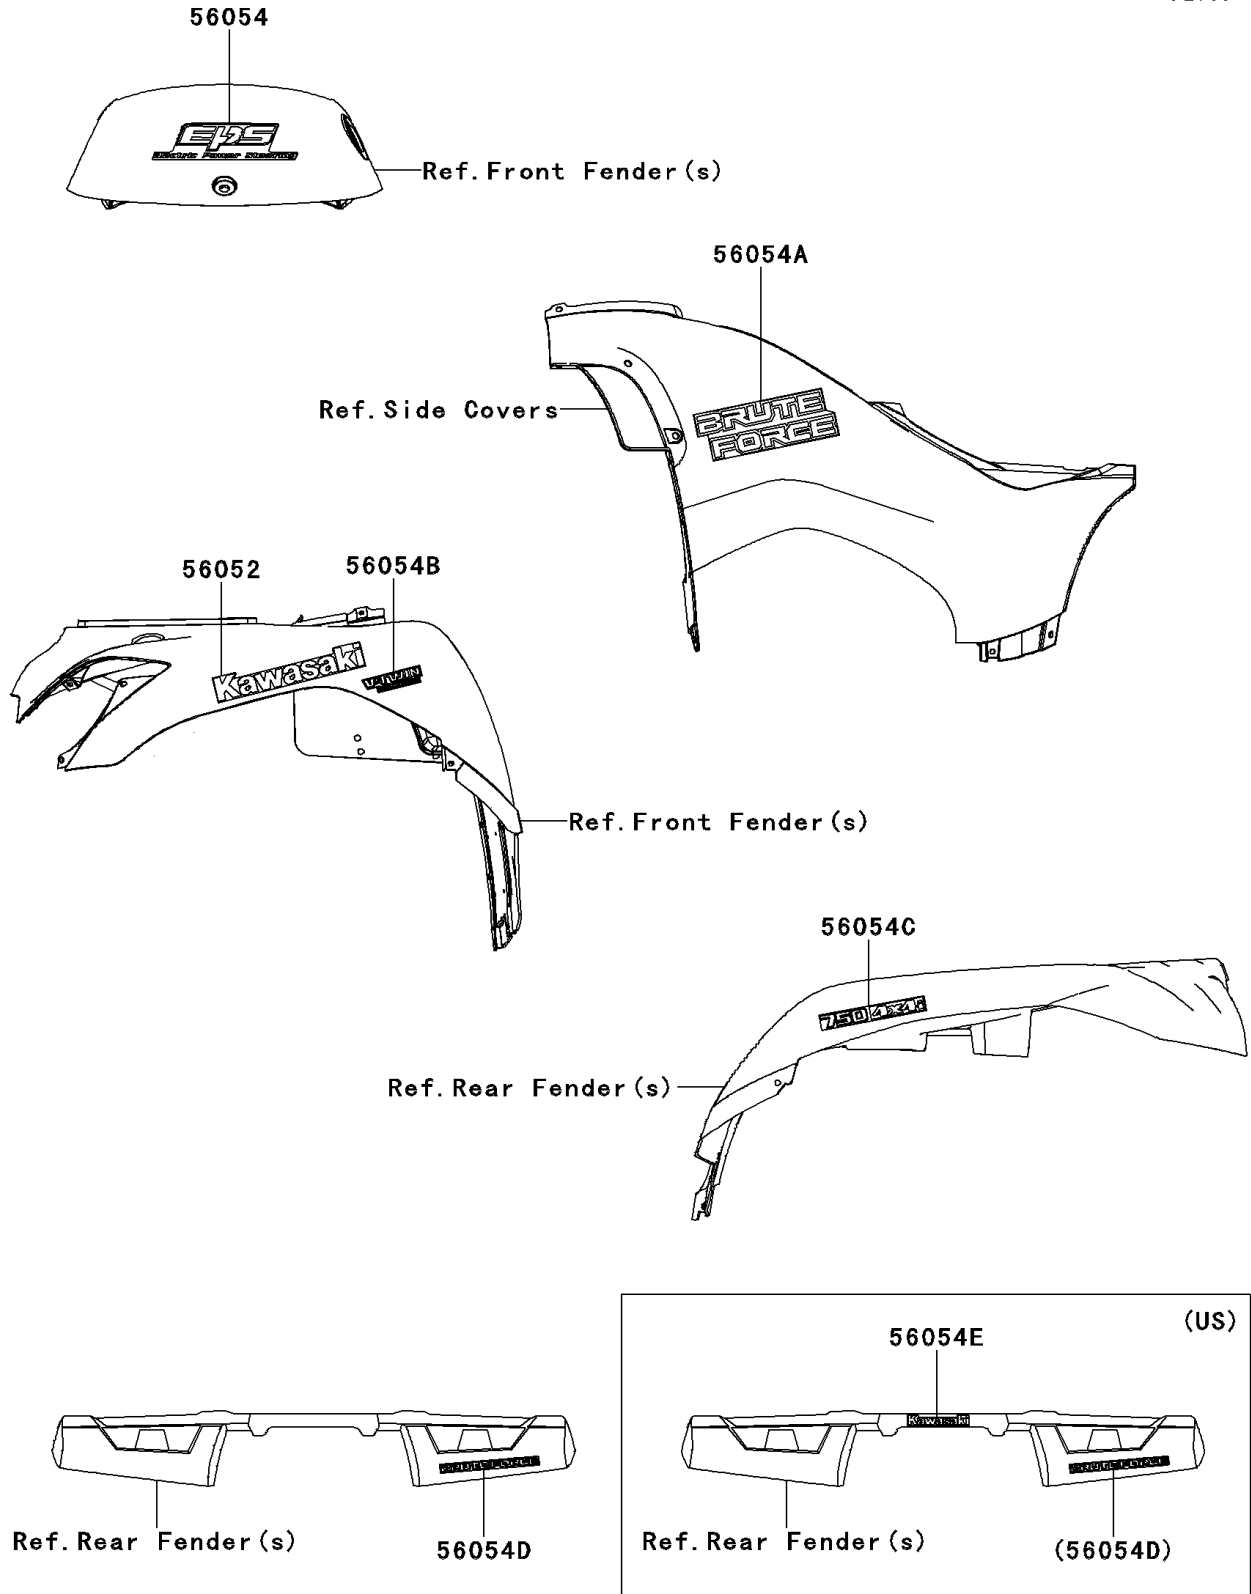

2013 BRUTE FORCE® 750 4x4i EPS PARTS DIAGRAM

Decals(HCF-HDF)

F2861

2013 BRUTE FORCE® 750 4x4i EPS PARTS LIST

Decals(HCF-HDF)

ITEM NAME	PART NUMBER	QUANTITY
MARK,SIDE COVER,KAWASAKI (Ref # 56052)	56052-0437	2
MARK,TOP COVER,EPS (Ref # 56054)	56054-0758	1
MARK,SIDE COVER,BRUTE FORCE (Ref # 56054A)	56054-0760	2
MARK,FR FENDER,V-TWIN (Ref # 56054B)	56054-0761	2
MARK,RR FENDER,750 4X4I (Ref # 56054C)	56054-0762	2
MARK,RR FENDER,BRUTE FORCE (Ref # 56054D)	56054-0763	1
MARK,RR FENDER,KAWASAKI (Ref # 56054E)	56054-0796	1