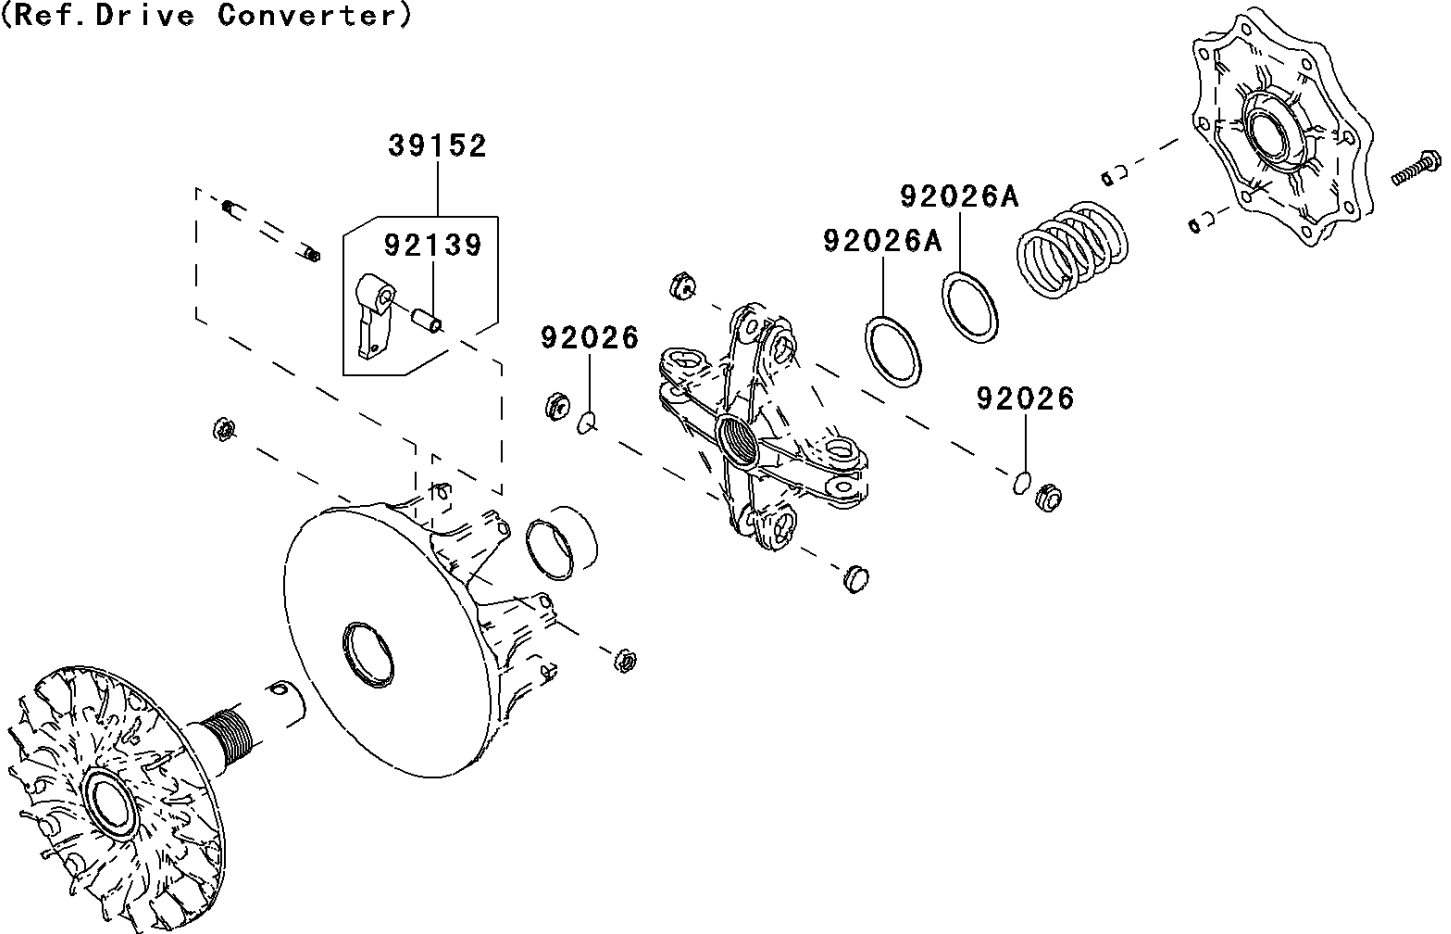

2013 BRUTE FORCE[®] 750 4x4i EPS PARTS DIAGRAM

Optional Parts

F2890

(Ref. Drive Converter)

2013 BRUTE FORCE® 750 4x4i EPS PARTS LIST

Optional Parts

ITEM NAME	PART NUMBER	QUANTITY
WEIGHT-RAMP (Ref # 39152)	39152-0091	4
SPACER,T=0.1 (Ref # 92026)	92026-0038	2
SPACER,39X49.5X1.0 (Ref # 92026A)	92026-1603	2
BUSHING (Ref # 92139)	92139-0215	4