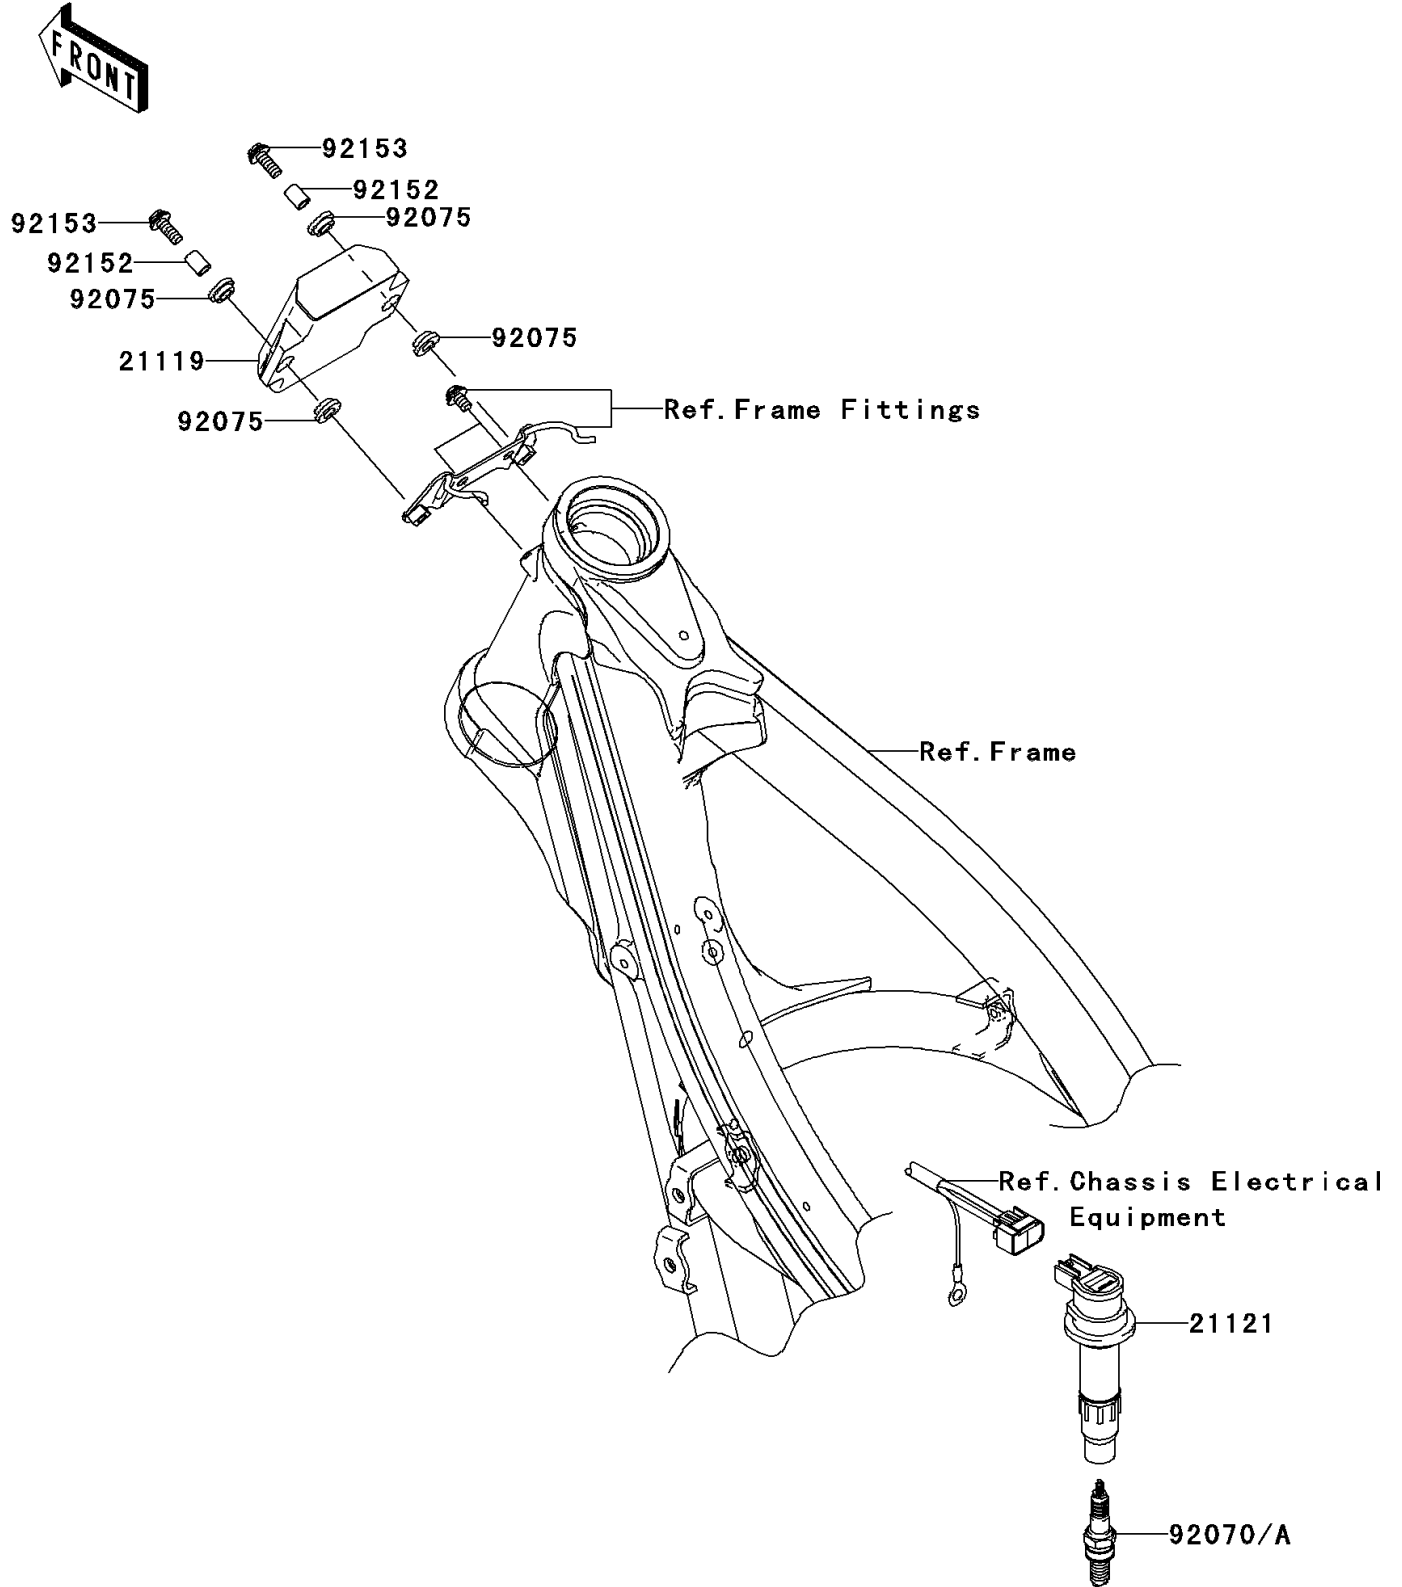

2008 KX™ 250F PARTS DIAGRAM

Ignition System

E1830

2008 KX™ 250F PARTS LIST

Ignition System

ITEM NAME	PART NUMBER	QUANTITY
IGNITER (Ref # 21119)	21119-0083	1
COIL-IGNITION (Ref # 21121)	21121-0021	1
PLUG-SPARK,CR8E(NGK) (Ref # 92070)	92070-0019	1
PLUG-SPARK,CR9E(NGK) (Ref # 92070A)	92070-1266	1
DAMPER,8MM (Ref # 92075)	92075-1138	4
COLLAR,6.5X8.5X11.5 (Ref # 92152)	92152-0261	2
BOLT,6X20 (Ref # 92153)	92153-0626	2