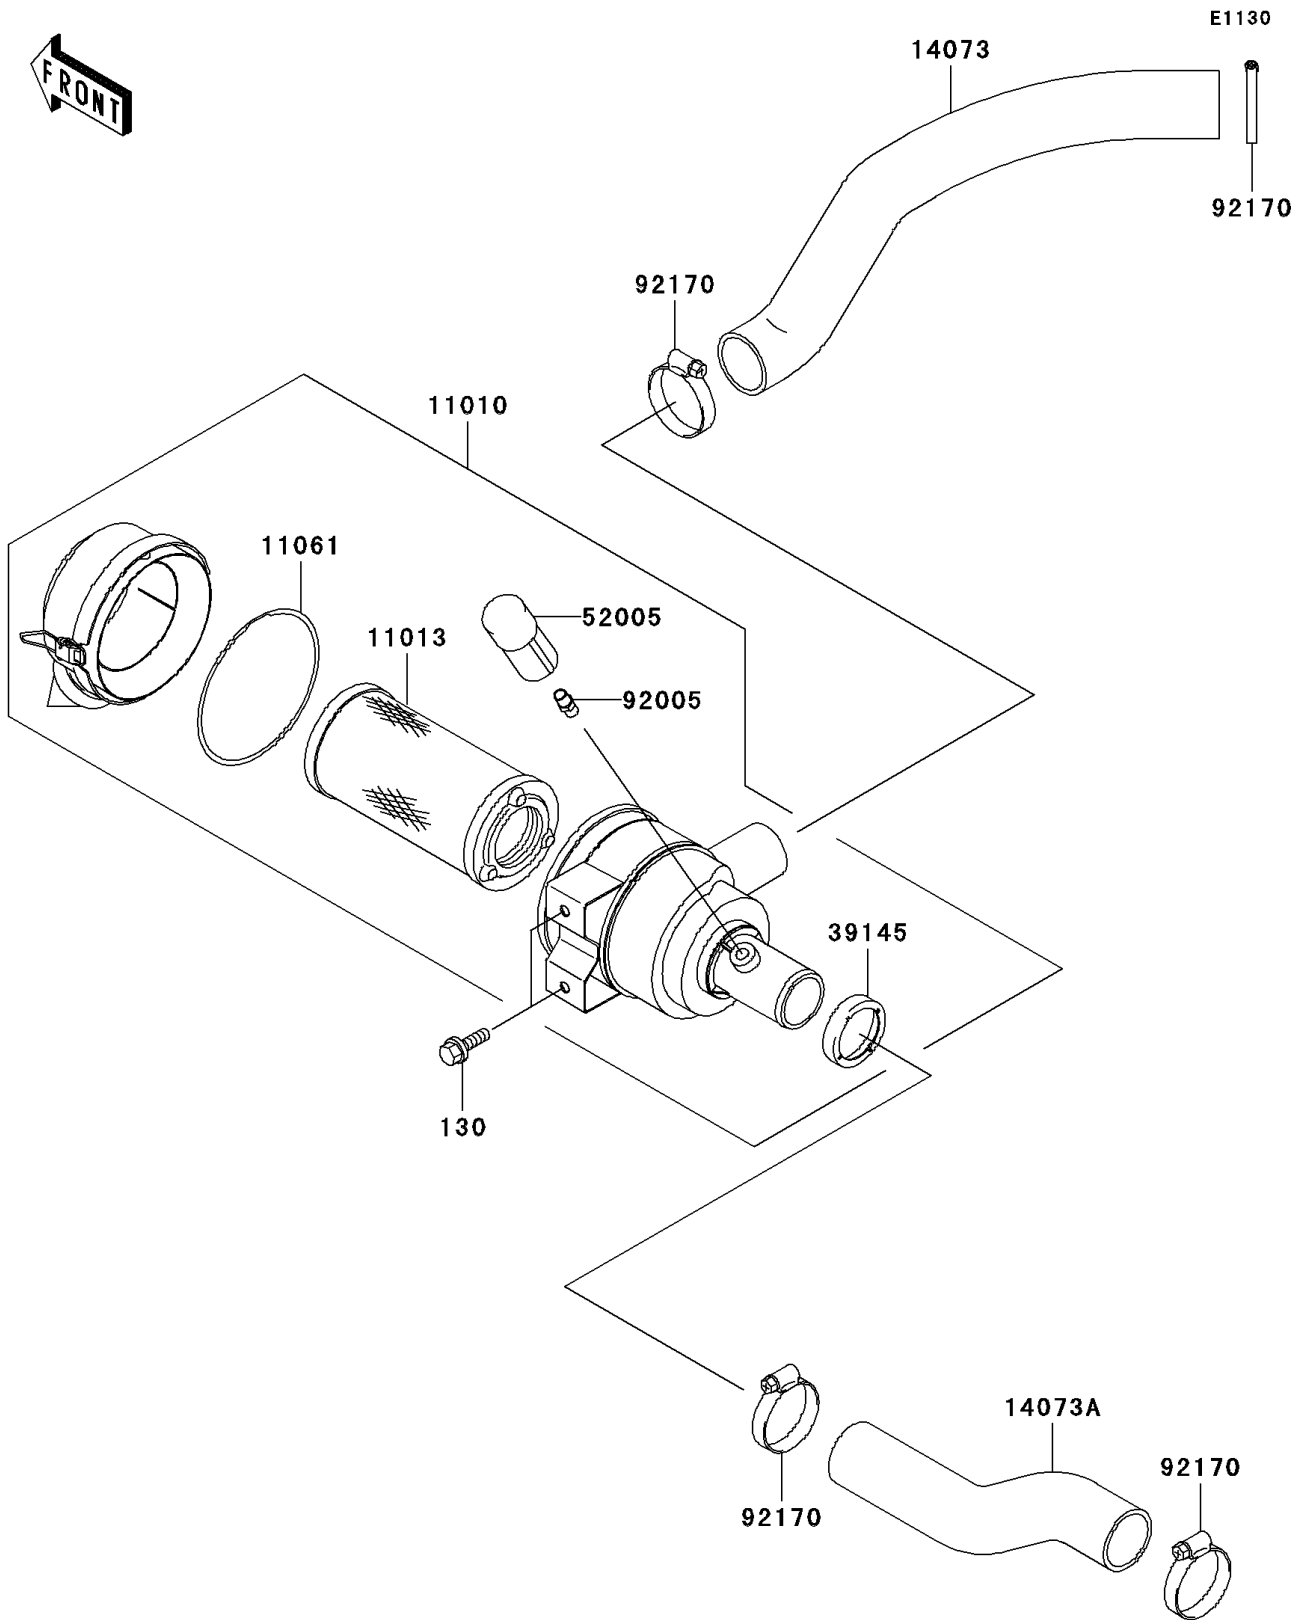

# Mule 3010 4X4 PARTS DIAGRAM

Air Cleaner

# Mule 3010 4X4 PARTS LIST

## Air Cleaner

ITEM NAME	PART NUMBER	QUANTITY
BOLT-FLANGED,8X14 (Ref # 130)	130J0814	2
FILTER-ASSY-AIR (Ref # 11010)	11010-1756	1
ELEMENT-AIR FILTER (Ref # 11013)	11013-1290	1
GASKET,AIR FILTER (Ref # 11061)	11061-1078	1
DUCT (Ref # 14073)	14073-1782	1
DUCT (Ref # 14073A)	14073-1783	1
TRIM-SEAL (Ref # 39145)	39145-1133	1
GAUGE,AIR FILTER (Ref # 52005)	52005-1149	1
FITTING,AIR FILTER (Ref # 92005)	92005-1386	1
CLAMP (Ref # 92170)	92170-1674	4