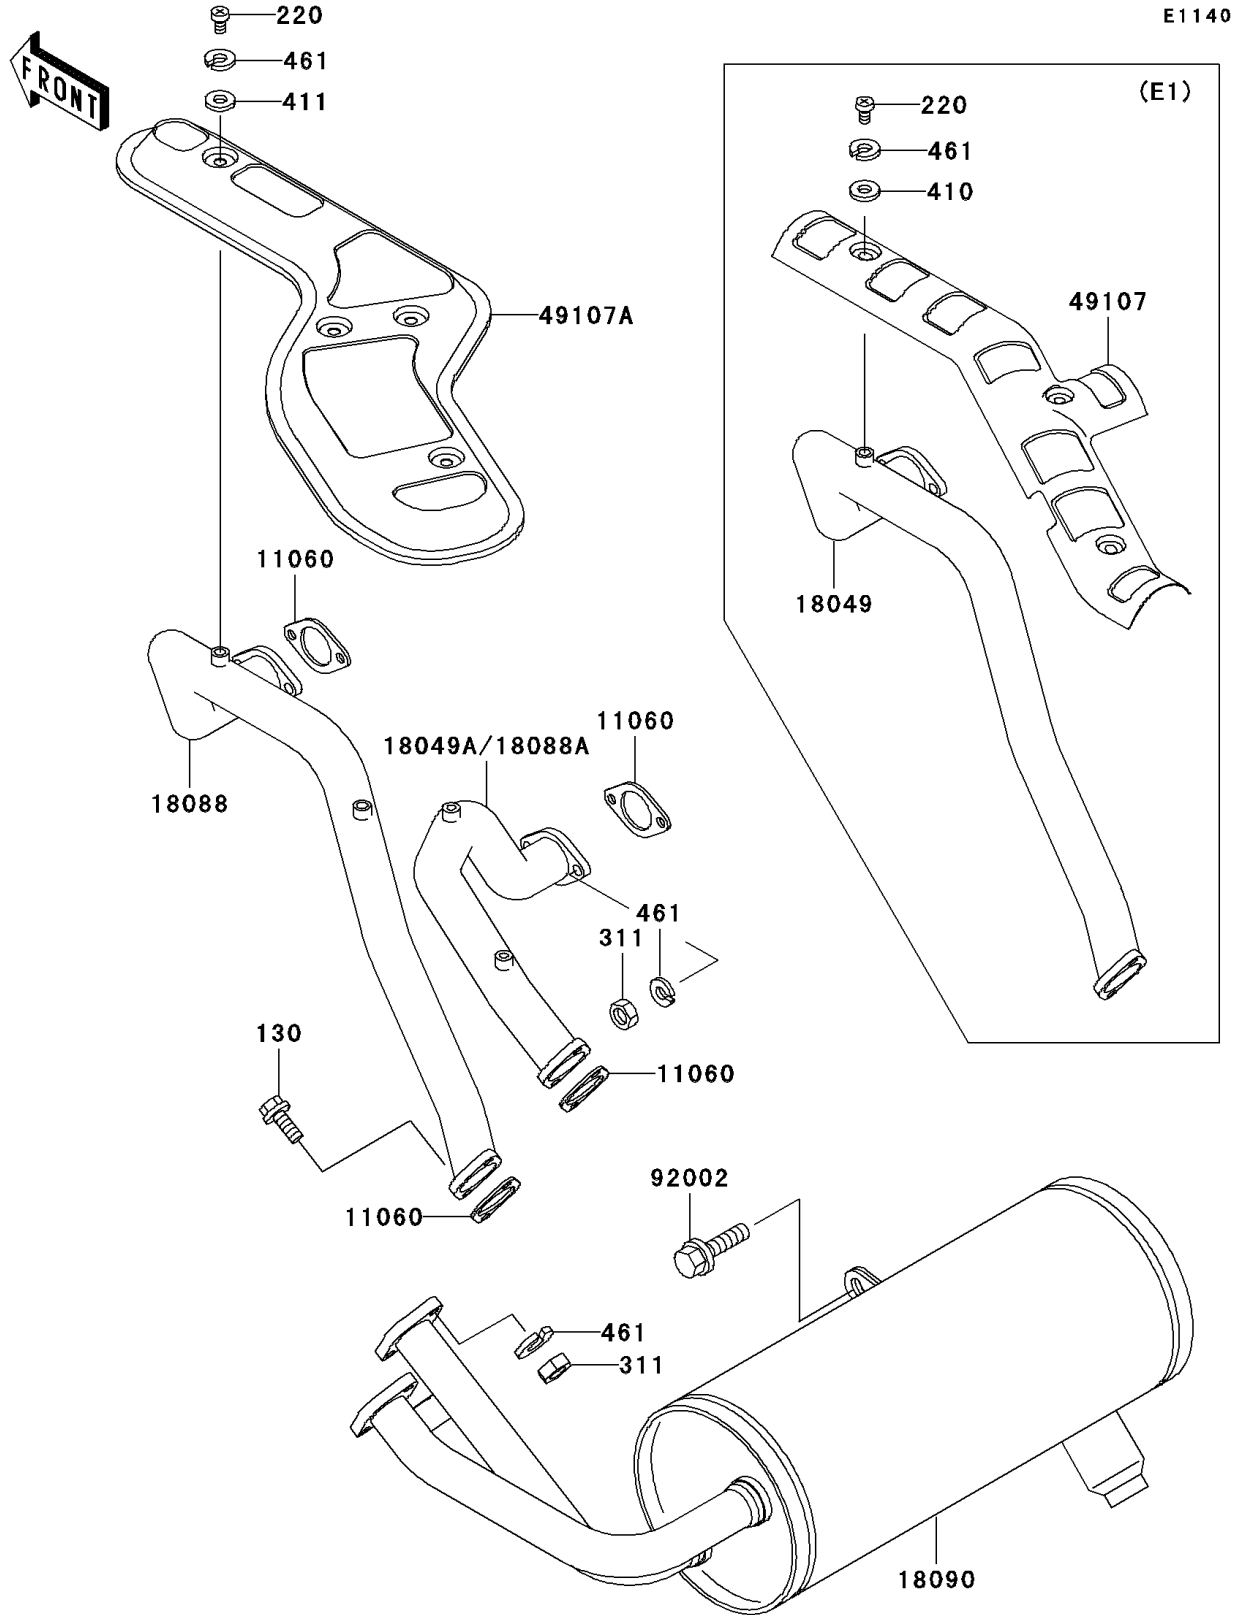

Mule 3010 4X4 PARTS DIAGRAM

Muffler(s)

Mule 3010 4X4 PARTS LIST

Muffler(s)

ITEM NAME	PART NUMBER	QUANTITY
BOLT-FLANGED,6X25 (Ref # 130)	130G0625	4
SCREW-PAN-CROSS (Ref # 220)	220F0610	3
NUT-HEX,6MM (Ref # 311)	311G0600	8
WASHER-PLAIN-SMALL,6MM (Ref # 410)	410B0600	3
WASHER-SPRING,6MM (Ref # 461)	461F0600	11
GASKET,EXHAUST PIPE (Ref # 11060)	11060-2079	4
PIPE-EXHAUST,FR (Ref # 18049)	18049-1735	1
PIPE-EXHAUST,RR (Ref # 18049A)	18049-1736	1
BODY-COMP-MUFFLER (Ref # 18090)	18090-1912	1
COVER-EXHAUST PIPE (Ref # 49107)	49107-1089	1
BOLT,8X20 (Ref # 92002)	92002-1250	3