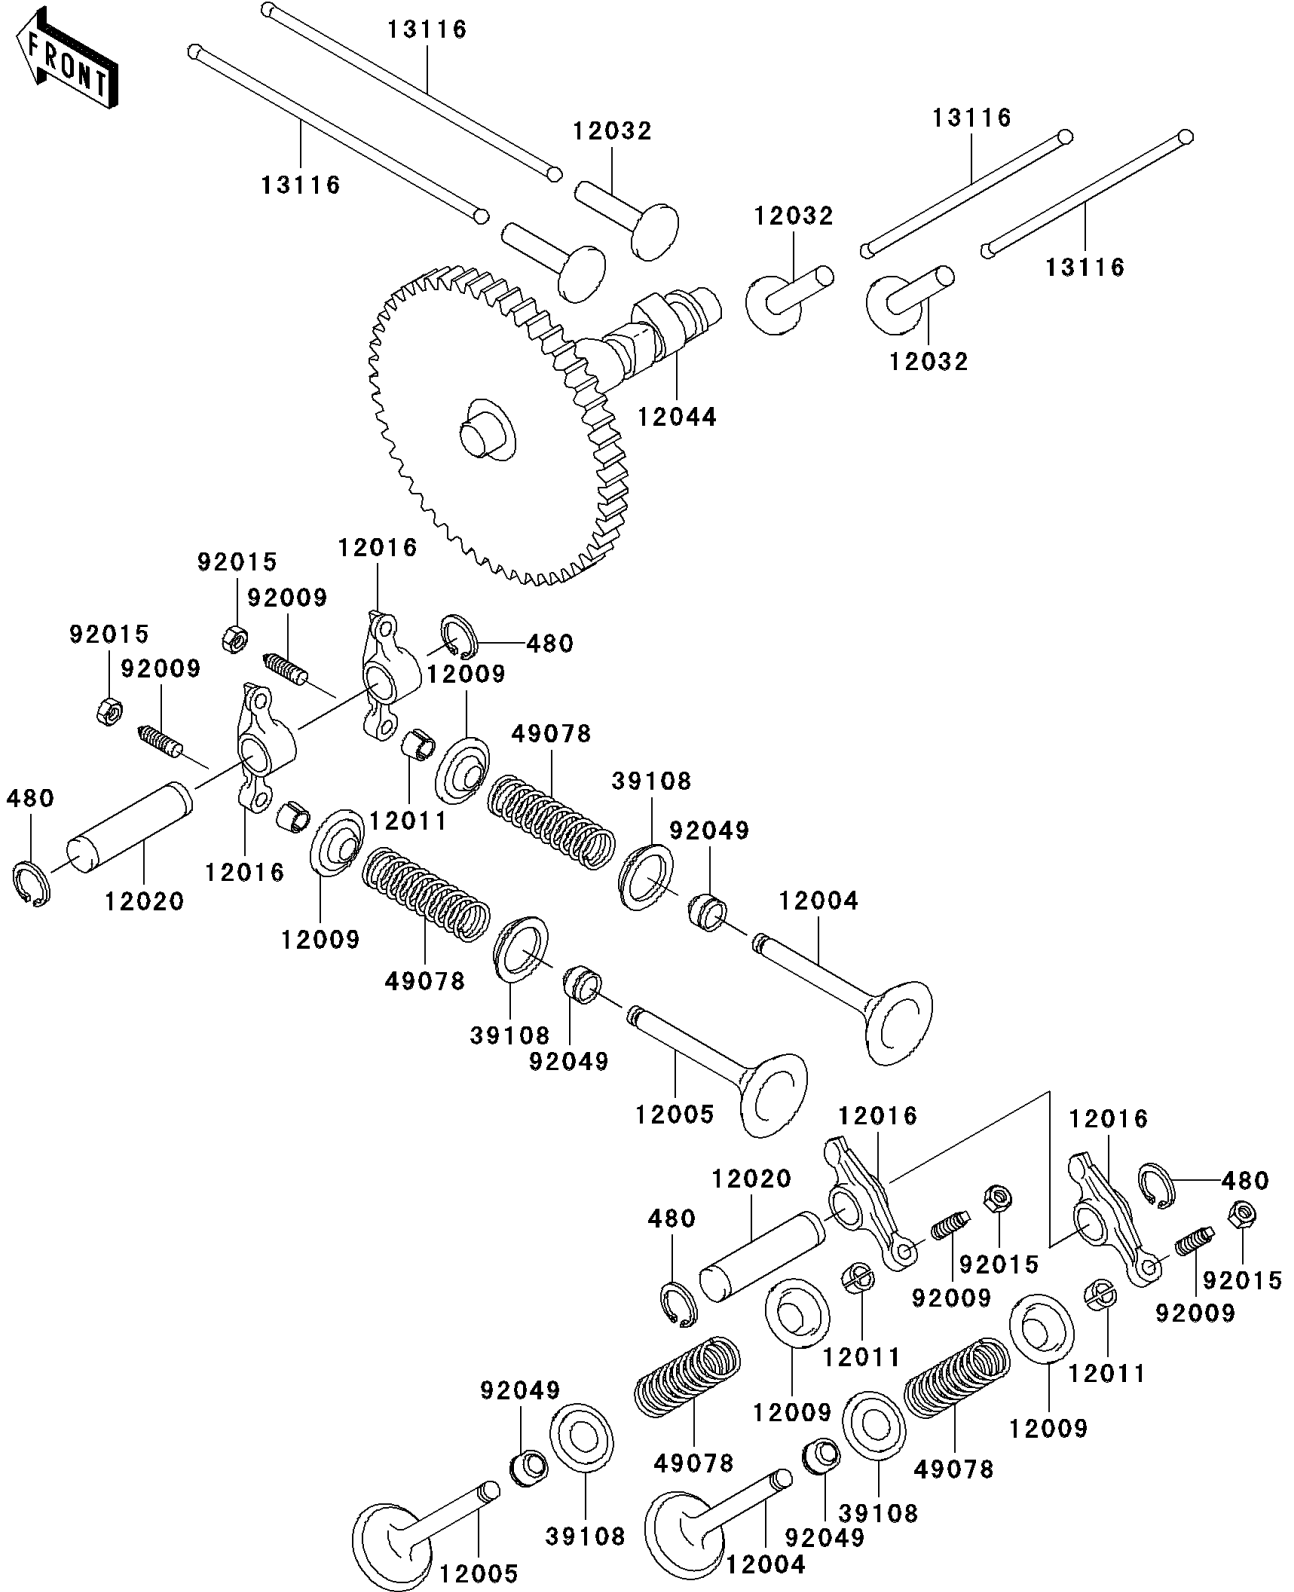

Mule 3010 4X4 PARTS DIAGRAM

Valve(s)/Camshaft(s)

E1211

Mule 3010 4X4 PARTS LIST

Valve(s)/Camshaft(s)

ITEM NAME	PART NUMBER	QUANTITY
CIRCLIP-TYPE-C,12MM (Ref # 480)	480J1200	4
VALVE-INTAKE (Ref # 12004)	12004-2104	2
VALVE-EXHAUST (Ref # 12005)	12005-2093	2
RETAINER-VALVE SPRING (Ref # 12009)	12009-2067	4
COLLET (Ref # 12011)	12011-2056	8
ARM-ROCKER (Ref # 12016)	12016-2056	4
SHAFT-ROCKER (Ref # 12020)	12020-2059	2
TAPPET (Ref # 12032)	12032-2064	4
CAMSHAFT-VALVE (Ref # 12044)	12044-2239	1
ROD-PUSH (Ref # 13116)	13116-2057	4
RETAINER-SPRING (Ref # 39108)	39108-2057	4
SPRING-ENGINE VALVE (Ref # 49078)	49078-2082	4
SCREW,VALVE ADJUST (Ref # 92009)	92009-1109	4
NUT,VALVE ADJUST LOCK (Ref # 92015)	92015-1137	4
SEAL-OIL (Ref # 92049)	92049-2109	4