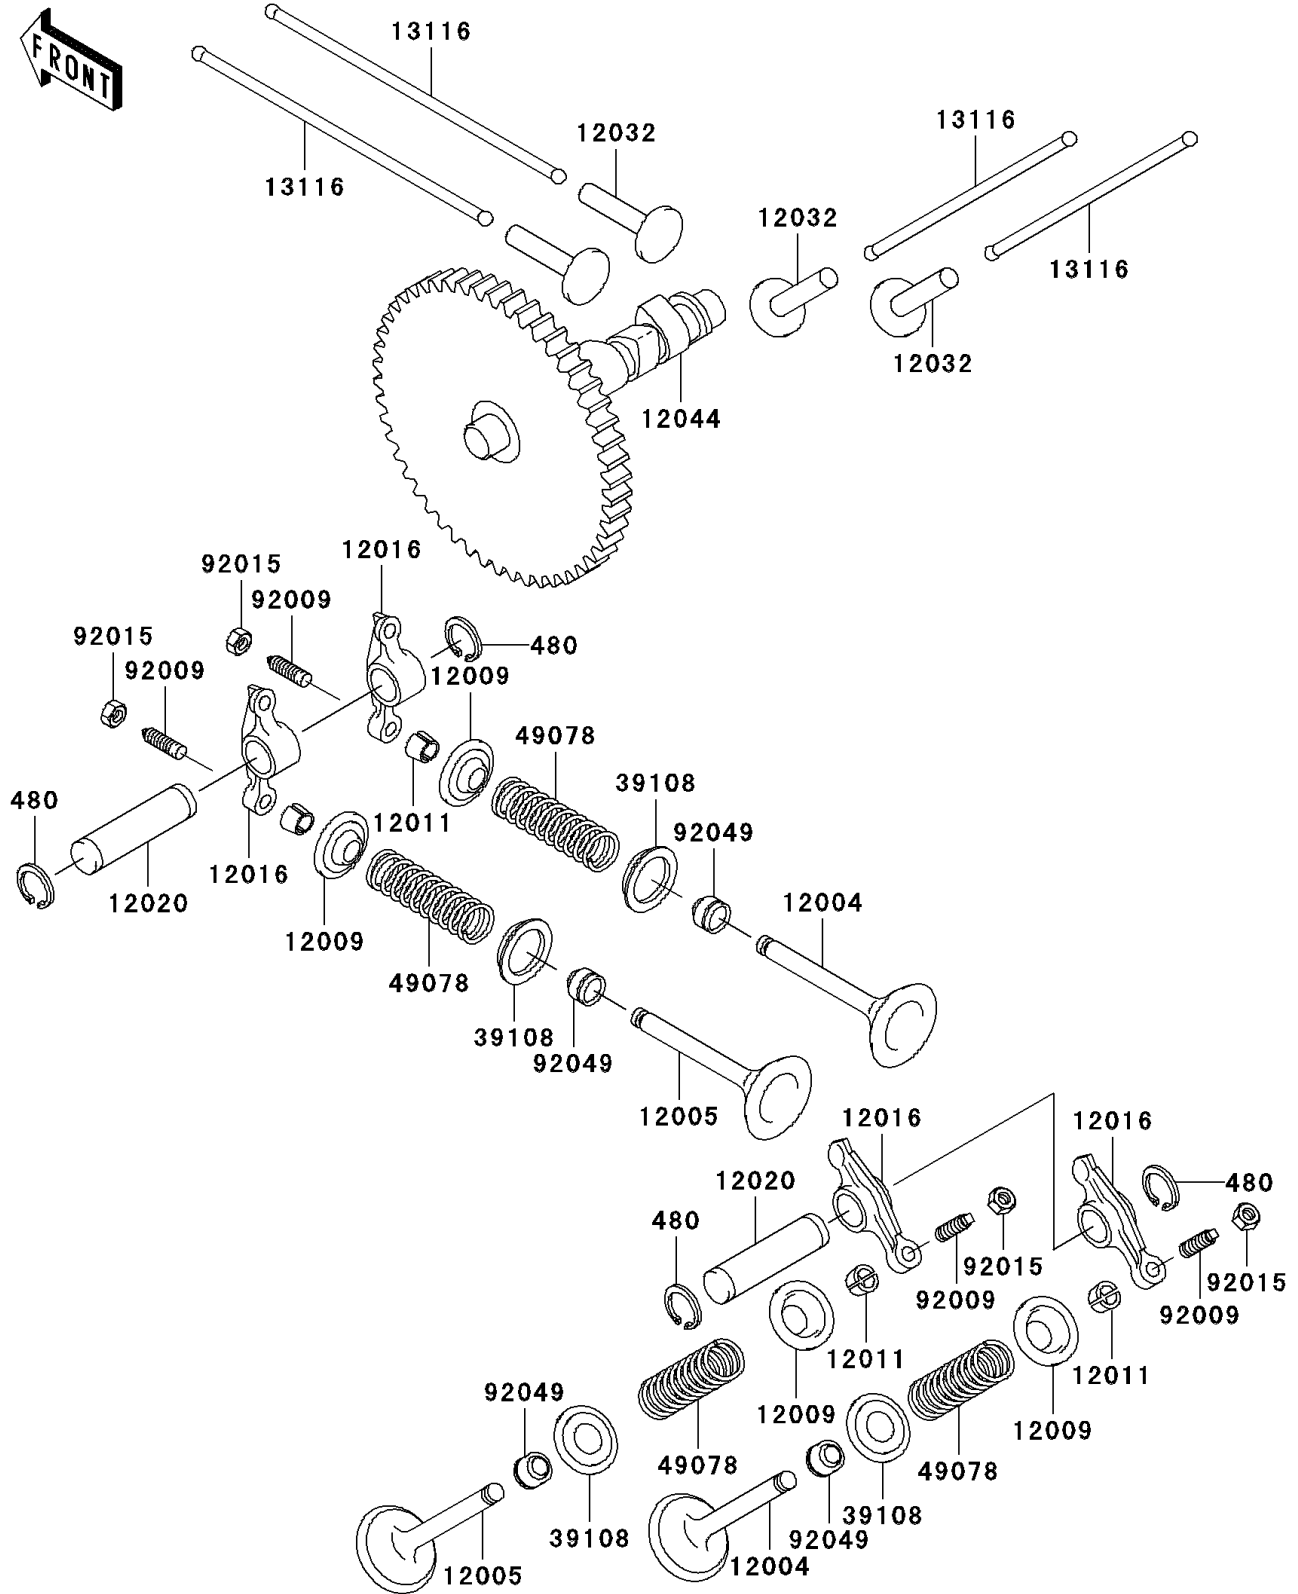

Mule 3010 4X4 PARTS DIAGRAM

Valve(s)/Camshaft(s)

E1211

Mule 3010 4X4 PARTS LIST

Valve(s)/Camshaft(s)

ITEM NAME	PART NUMBER	QUANTITY
CIRCLIP-TYPE-C,12MM (Ref # 480)	480J1200	4
VALVE-INTAKE (Ref # 12004)	12004-2104	2
VALVE-EXHAUST (Ref # 12005)	12005-2093	2
RETAINER-VALVE SPRING (Ref # 12009)	12009-2067	4
COLLET (Ref # 12011)	12011-2056	8
ARM-ROCKER (Ref # 12016)	12016-2056	4
SHAFT-ROCKER (Ref # 12020)	12020-2059	2
TAPPET (Ref # 12032)	12032-2064	4
CAMSHAFT-VALVE (Ref # 12044)	12044-2239	1
ROD-PUSH (Ref # 13116)	13116-2057	4
RETAINER-SPRING (Ref # 39108)	39108-2057	4
SPRING-ENGINE VALVE (Ref # 49078)	49078-2082	4
SCREW,VALVE ADJUST (Ref # 92009)	92009-1109	4
NUT,VALVE ADJUST LOCK (Ref # 92015)	92015-1137	4
SEAL-OIL (Ref # 92049)	92049-2109	4