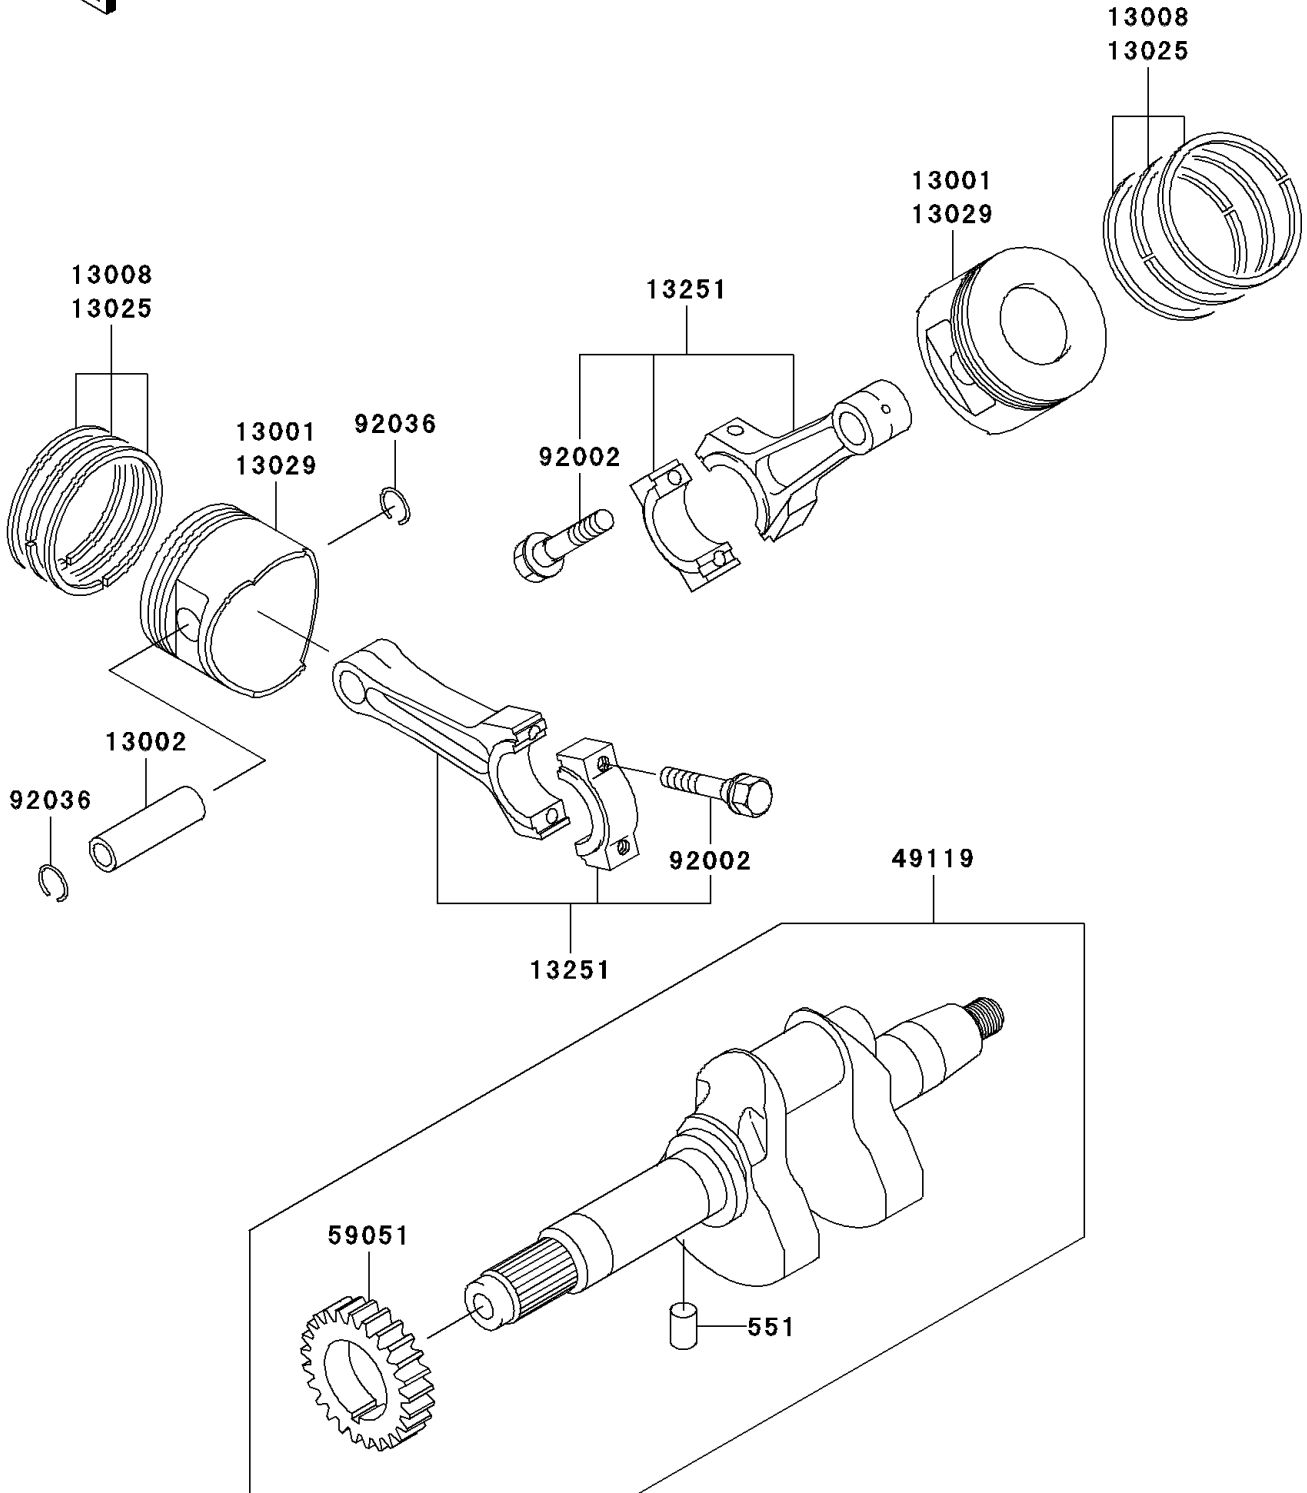

Mule 3010 4X4 PARTS DIAGRAM

Crankshaft/Piston(s)

E1320

Mule 3010 4X4 PARTS LIST

Crankshaft/Piston(s)

ITEM NAME	PART NUMBER	QUANTITY
PIN-DOWEL,4X8 (Ref # 551)	551A0408	1
PISTON-ENGINE,STD (Ref # 13001)	13001-2131	2
PIN-PISTON (Ref # 13002)	13002-1013	2
RING-SET-PISTON,STD (Ref # 13008)	13008-6025	2
RING-SET-PISTON L,0.50 (Ref # 13025)	13025-6008	AR
PISTON-ENGINE L,0.50 (Ref # 13029)	13029-2105	AR
ROD-ASSY-CONNECTING (Ref # 13251)	13251-6022	2
CRANKSHAFT-ASSY (Ref # 49119)	49119-2200	1
GEAR-SPUR (Ref # 59051)	59051-2112	1
BOLT (Ref # 92002)	92002-2053	4
RING-SNAP,PISTON PIN (Ref # 92036)	92036-021	4