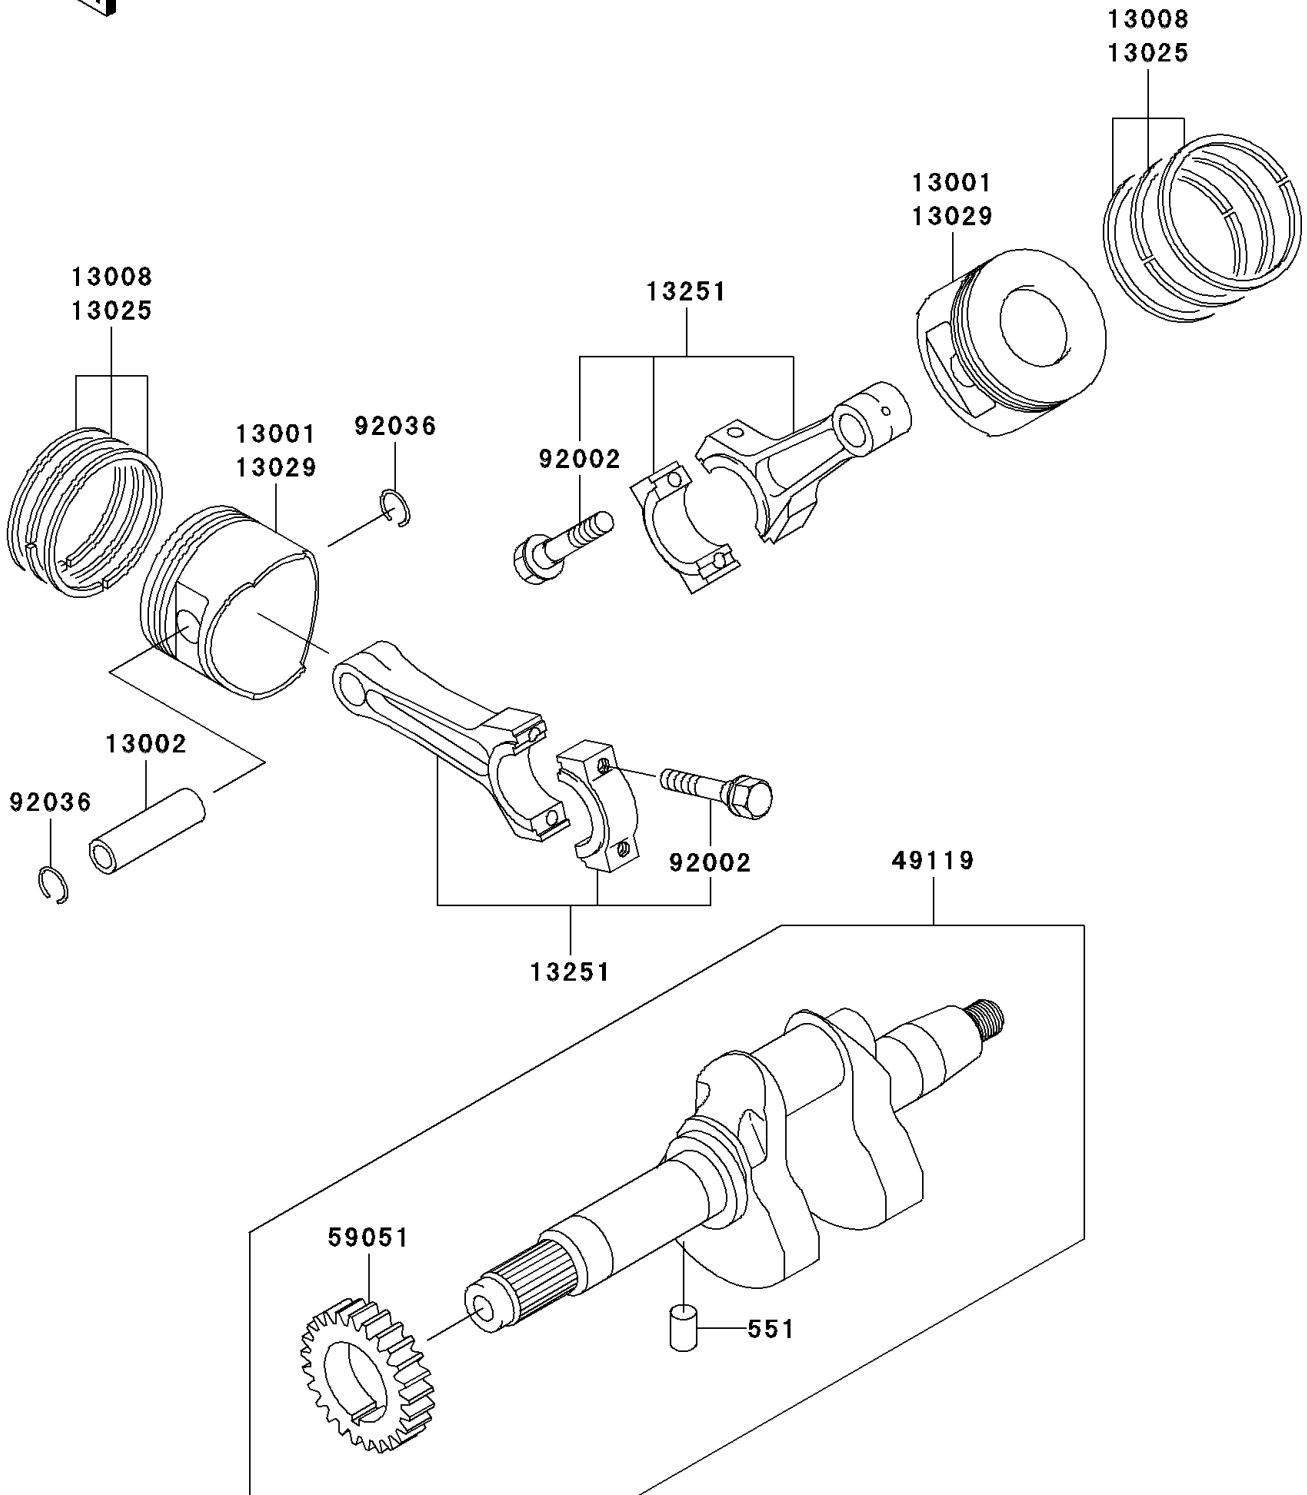

Mule 3010 4X4 PARTS DIAGRAM

Crankshaft/Piston(s)

E1320

Mule 3010 4X4 PARTS LIST

Crankshaft/Piston(s)

ITEM NAME	PART NUMBER	QUANTITY
PIN-DOWEL,4X8 (Ref # 551)	551A0408	1
PISTON-ENGINE,STD (Ref # 13001)	13001-2131	2
PIN-PISTON (Ref # 13002)	13002-1013	2
RING-SET-PISTON,STD (Ref # 13008)	13008-6025	2
RING-SET-PISTON L,0.50 (Ref # 13025)	13025-6008	AR
PISTON-ENGINE L,0.50 (Ref # 13029)	13029-2105	AR
ROD-ASSY-CONNECTING (Ref # 13251)	13251-6022	2
CRANKSHAFT-ASSY (Ref # 49119)	49119-2200	1
GEAR-SPUR (Ref # 59051)	59051-2112	1
BOLT (Ref # 92002)	92002-2053	4
RING-SNAP,PISTON PIN (Ref # 92036)	92036-021	4