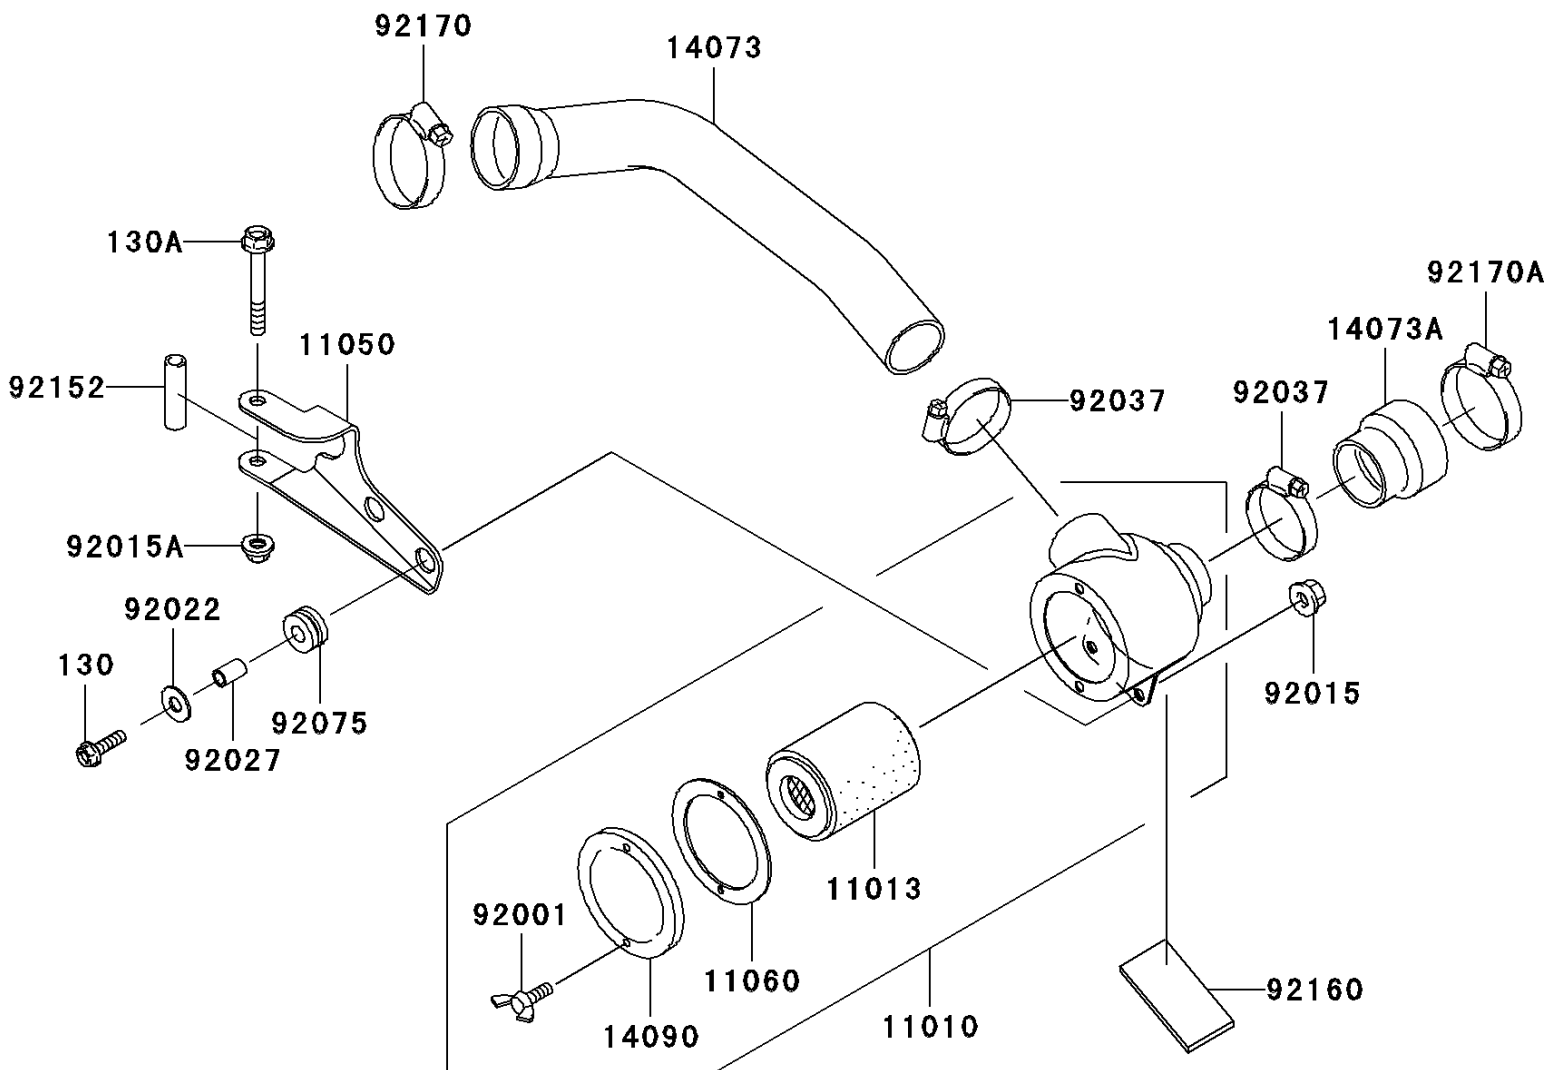

Mule 3010 4X4 PARTS DIAGRAM

Air Cleaner-Belt Converter

E1394

Mule 3010 4X4 PARTS LIST

Air Cleaner-Belt Converter

ITEM NAME	PART NUMBER	QUANTITY
BOLT-FLANGED,8X30,BLACK (Ref # 130)	130C0830	2
BOLT-FLANGED (Ref # 130A)	130J1075	1
FILTER-ASSY-AIR (Ref # 11010)	11010-1735	1
ELEMENT-AIR FILTER (Ref # 11013)	11013-1263	1
BRACKET (Ref # 11050)	11050-1404	1
GASKET,AIR FILTER CASE (Ref # 11060)	11060-1975	1
DUCT (Ref # 14073)	14073-1699	1
DUCT (Ref # 14073A)	14073-1700	1
COVER,AIR FILTER (Ref # 14090)	14090-1766	1
BOLT,WING,6X15 (Ref # 92001)	92001-1703	2
NUT,8MM (Ref # 92015)	92015-1432	2
NUT,LOCK,10MM (Ref # 92015A)	92015-1522	1
WASHER,9X28X2.3 (Ref # 92022)	92022-1632	2
COLLAR,8.8X12X15.5 (Ref # 92027)	92027-1081	2
CLAMP (Ref # 92037)	92037-3009	2
DAMPER (Ref # 92075)	92075-1736	2
COLLAR,10.5X16X50 (Ref # 92152)	92152-0083	1
DAMPER (Ref # 92160)	92160-1102	1
CLAMP (Ref # 92170)	92170-1674	1
CLAMP (Ref # 92170A)	92170-1764	1