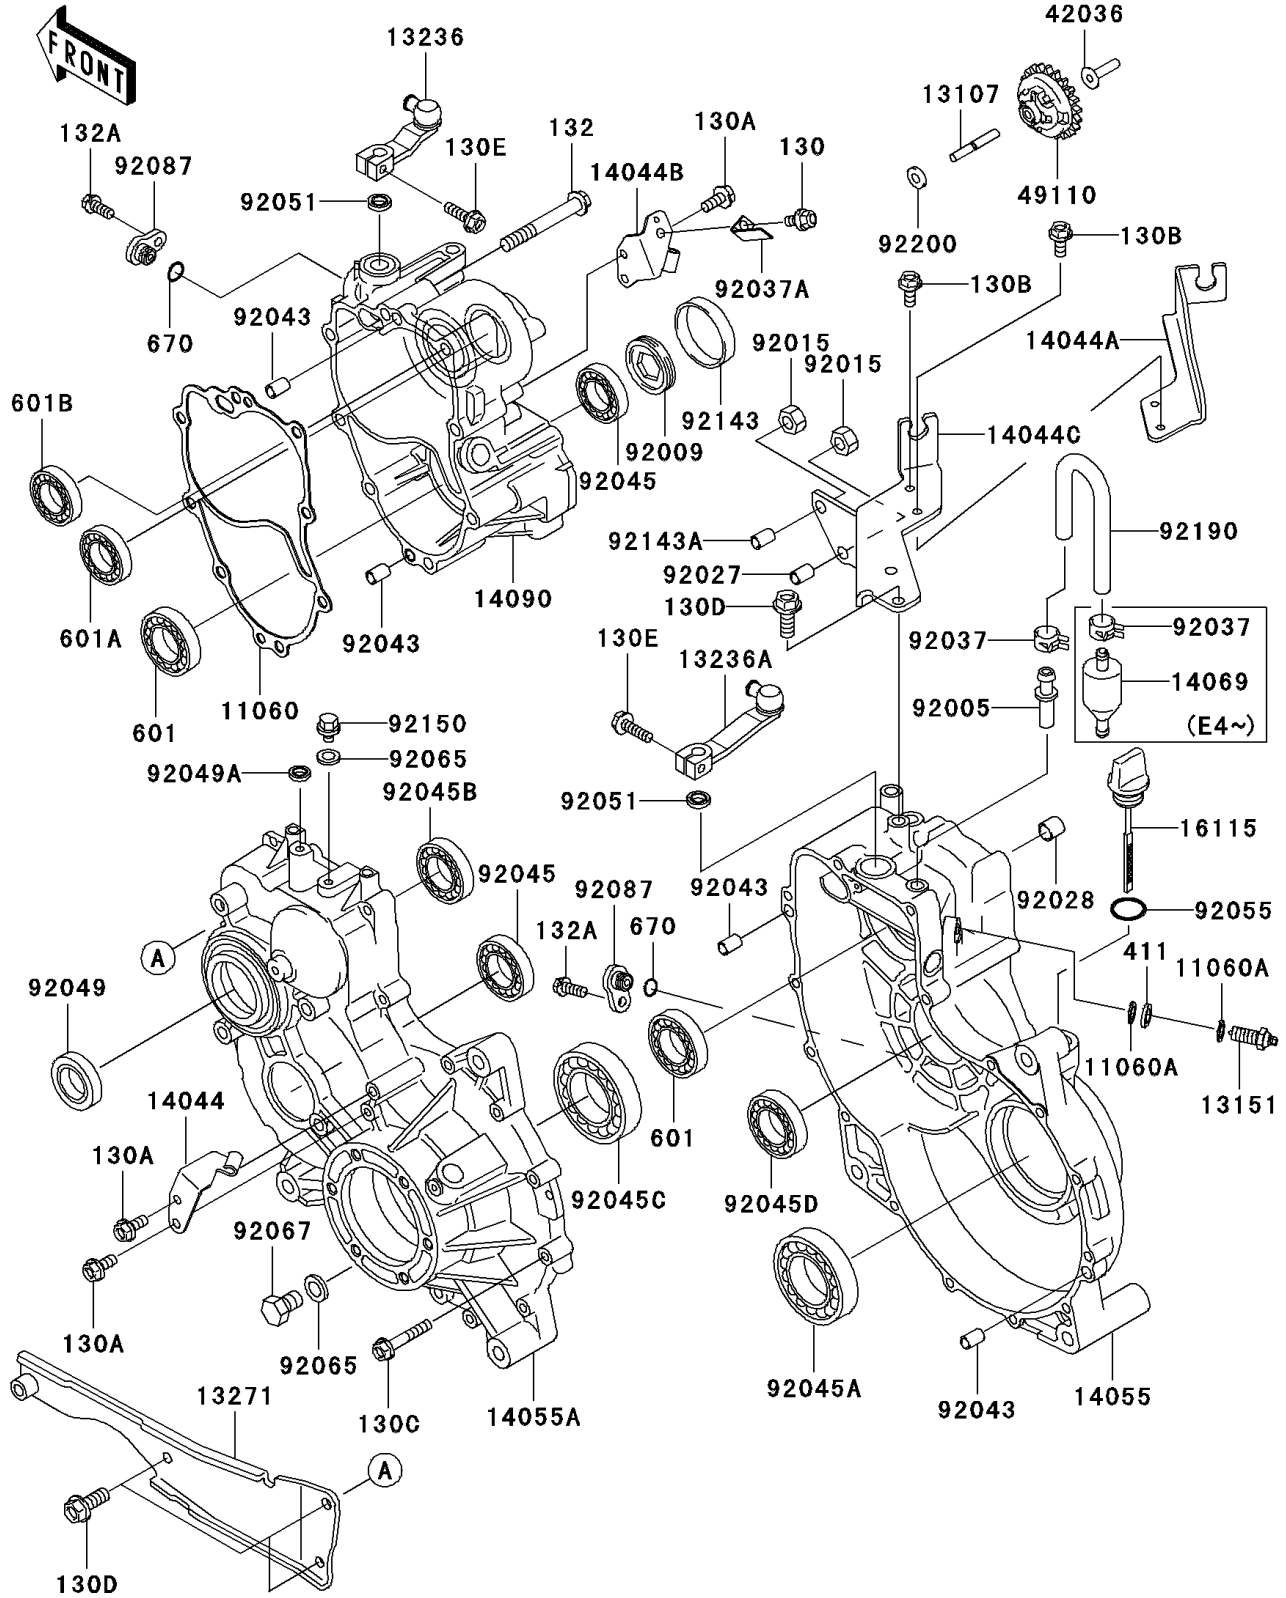

Mule 3010 4X4 PARTS DIAGRAM

Gear Box

E1450

Mule 3010 4X4 PARTS LIST

Gear Box

ITEM NAME	PART NUMBER	QUANTITY
GASKET,GEAR CASE COVER (Ref # 11060)	11060-1310	1
GASKET (Ref # 11060A)	11060-1966	2
SHAFT (Ref # 13107)	13107-2235	1
SWITCH-COMP (Ref # 13151)	13151-1093	1
LEVER-COMP (Ref # 13236)	13236-1363	1
LEVER-COMP (Ref # 13236A)	13236-1372	1
PLATE (Ref # 13271)	13271-1604	1
HOLDER-CABLE (Ref # 14044)	14044-1065	1
HOLDER-CABLE,HI/LOW (Ref # 14044A)	14044-1075	1
HOLDER-CABLE (Ref # 14044B)	14044-1076	1
HOLDER-CABLE (Ref # 14044C)	14044-1098	1
CASE-GEAR,RH (Ref # 14055)	14055-1110	1
CASE-GEAR,LH (Ref # 14055A)	14055-1158	1
COVER,GEAR CASE,HI/LOW (Ref # 14090)	14090-1238	1
CAP-OIL FILLER (Ref # 16115)	16115-1060	1
SLEEVE (Ref # 42036)	42036-2060	1
GOVERNOR-ASSY (Ref # 49110)	49110-1104	1
FITTING,BREATHER (Ref # 92005)	92005-1127	1
SCREW,55MM (Ref # 92009)	92009-1290	1
NUT,8MM (Ref # 92015)	92015-1432	2
COLLAR,8.3X11.5X9 (Ref # 92027)	92027-1568	1
BUSHING,23X30X13 (Ref # 92028)	92028-132	1
CLAMP,TUBE (Ref # 92037)	92037-1505	1
CLAMP (Ref # 92037A)	92037-1680	1
PIN,6.2X8X14 (Ref # 92043)	92043-1263	4
BEARING-BALL,TMB304CCM (Ref # 92045)	92045-1142	2
BEARING-BALL,6010CM (Ref # 92045A)	92045-1162	1
BEARING-BALL,62/28 (Ref # 92045B)	92045-1207	1
BEARING-BALL,6210CM (Ref # 92045C)	92045-1213	1