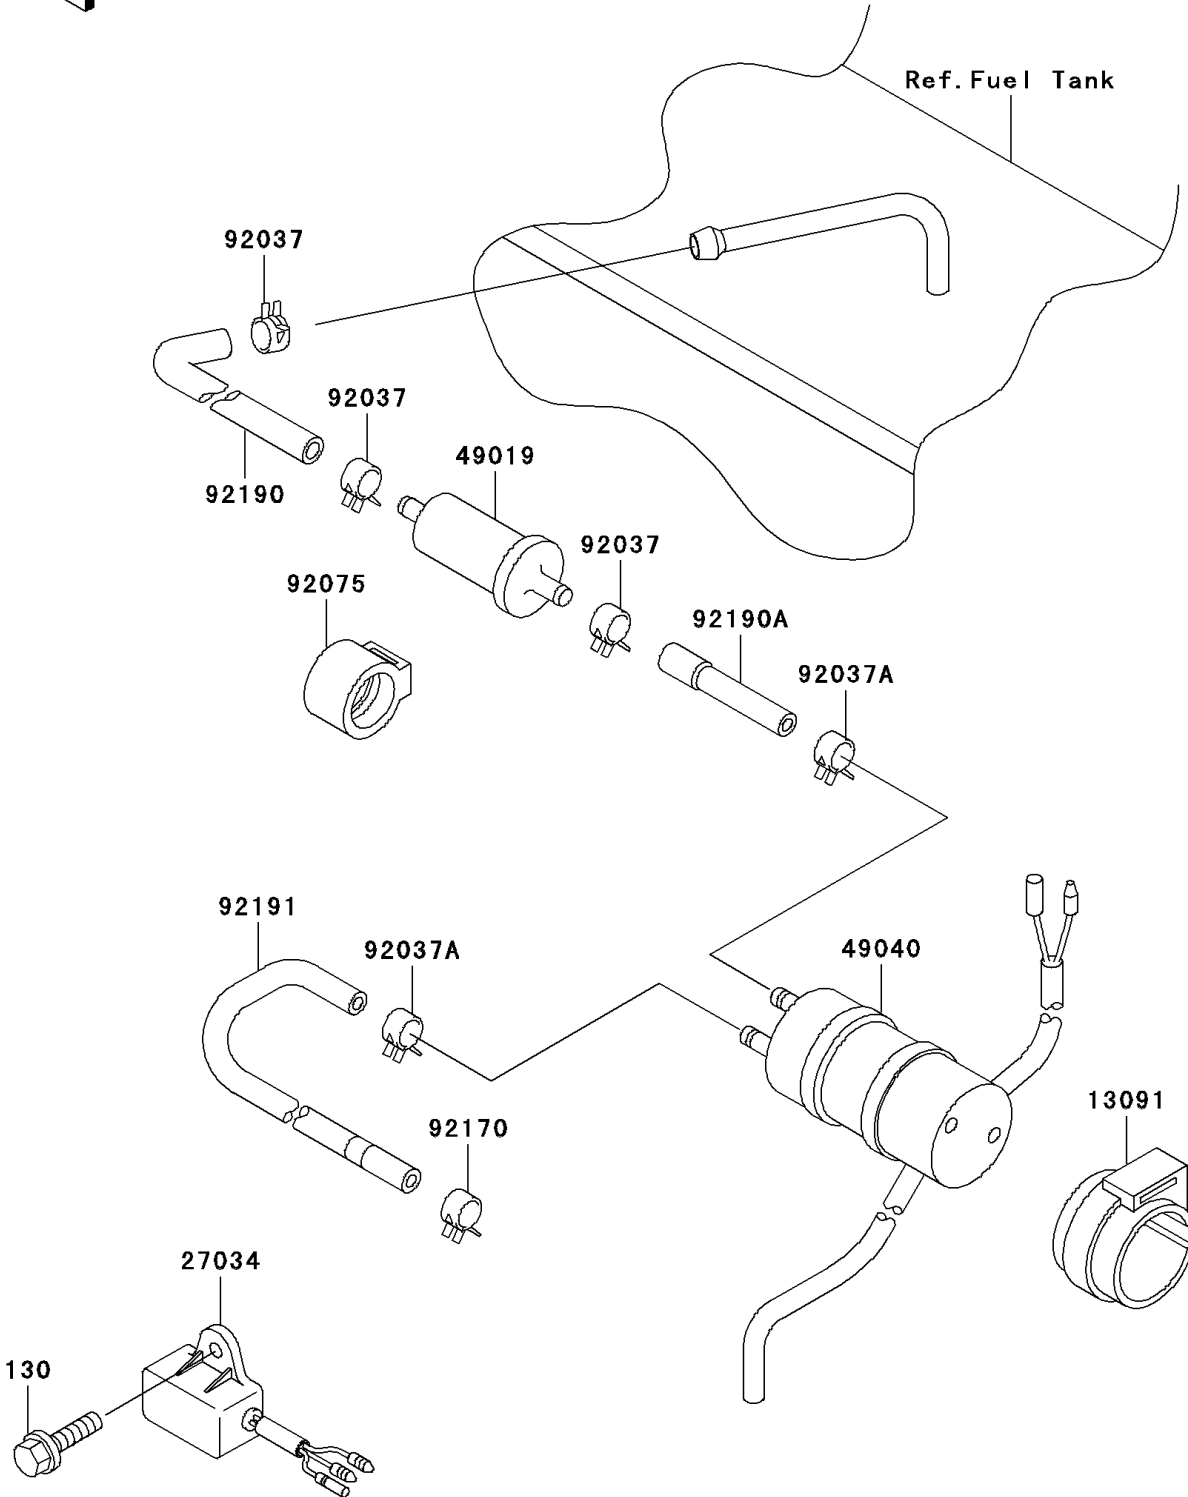

Mule 3010 4X4 PARTS DIAGRAM

Fuel Pump

E1520

Mule 3010 4X4 PARTS LIST

Fuel Pump

ITEM NAME	PART NUMBER	QUANTITY
BOLT-FLANGED,6X14,BLACK (Ref # 130)	130J0614	1
HOLDER (Ref # 13091)	13091-1512	1
RELAY,FUEL CUT (Ref # 27034)	27034-1053	1
FILTER-FUEL (Ref # 49019)	49019-1055	1
PUMP-FUEL (Ref # 49040)	49040-1055	1
CLAMP (Ref # 92037)	92037-1181	3
CLAMP,TUBE (Ref # 92037A)	92037-1505	2
DAMPER,FUEL FILTER (Ref # 92075)	92075-1853	1
CLAMP (Ref # 92170)	92170-2082	1
TUBE,8X13X370 (Ref # 92190)	92190-1325	1
TUBE,FILTER-PUMP (Ref # 92190A)	92190-1437	1
TUBE (Ref # 92191)	92191-1479	1