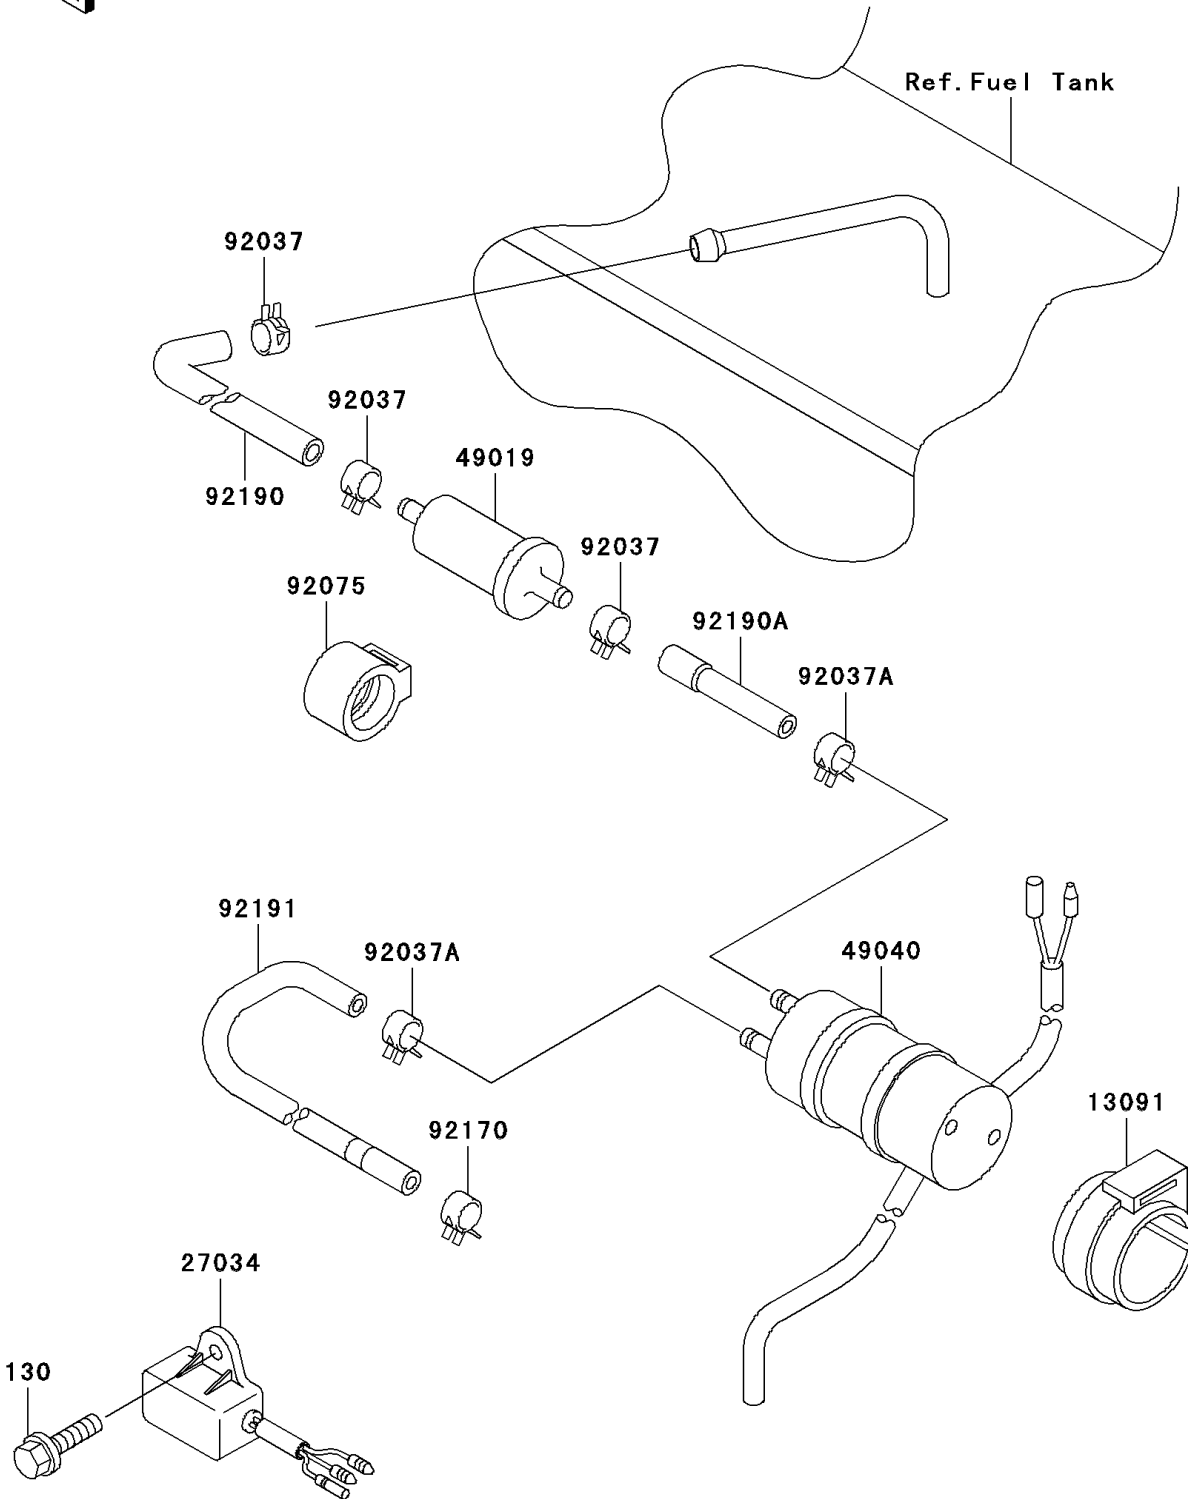

Mule 3010 4X4 PARTS DIAGRAM

Fuel Pump

E1520

Mule 3010 4X4 PARTS LIST

Fuel Pump

ITEM NAME	PART NUMBER	QUANTITY
BOLT-FLANGED,6X14,BLACK (Ref # 130)	130J0614	1
HOLDER (Ref # 13091)	13091-1512	1
RELAY,FUEL CUT (Ref # 27034)	27034-1053	1
FILTER-FUEL (Ref # 49019)	49019-1055	1
PUMP-FUEL (Ref # 49040)	49040-1055	1
CLAMP (Ref # 92037)	92037-1181	3
CLAMP,TUBE (Ref # 92037A)	92037-1505	2
DAMPER,FUEL FILTER (Ref # 92075)	92075-1853	1
CLAMP (Ref # 92170)	92170-2082	1
TUBE,8X13X370 (Ref # 92190)	92190-1325	1
TUBE,FILTER-PUMP (Ref # 92190A)	92190-1437	1
TUBE (Ref # 92191)	92191-1479	1